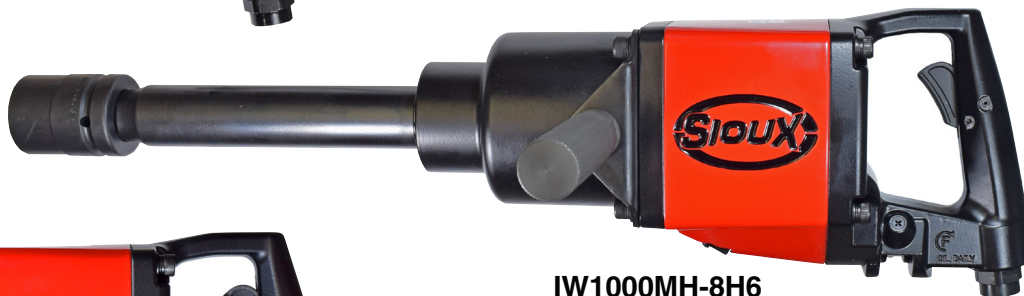

D-HANDLE IMPACT WRENCHES

POWER UP TO NEW 1", 1-1/2", & #5 SPLINE IMPACTS

Key Features:

D-Handle

Inside Trigger

Steel Nose Housing

Versatile Twin Hammer

Forged and High-Alloy Steel Impact Components for Long Life

D-HANDLE IMPACT WRENCHES

IW1000MP-8H

Choose From:

- 1", 1-1/2", #5 Spline Drive
- Standard, Long & Extra Long Anvils

IW1000MH-8H6

#5 Spline

IW1000MH-5S

Model Number	Drive Size in	Bolt Cap Grade 5		Max. Working Torque ¹		Maximum Torque		Blows Per Minute	Free Speed rpm	Weight		Length		Side To Center		Avg Air Consumption		Socket Retainer Style	
		in	mm	ft lb	Nm	ft lb	Nm			lb	kg	in	mm	in	mm	cfm	l/s		
Heavy Duty Class																			
IW1000MP-8H	1	1-1/4	32	1200	1630	1700	2300	825	6500	18.2	8.3	14.8	375	1.85	47	34	16	Hole/Ring	
IW1000MP-8H5	1	1-1/4	32	1200	1630	1700	2300	825	6500	19.7	8.9	19.3	490	1.85	47	34	16	Hole/Ring	
IW1000MP-8H8	1	1-1/4	32	1200	1630	1700	2300	825	6500	20.7	9.4	22.3	560	1.85	47	34	16	Hole/Ring	
Super Duty Class																			
IW1000MH-8H	1	1-1/2	39	2100	2840	2500	3380	800	4000	33.4	15.2	17.0	430	2.5	65	50	24	Hole/Ring	
IW1000MH-8H6	1	1-1/2	39	2100	2840	2500	3380	800	4000	37.3	16.9	24.1	610	2.5	65	50	24	Hole/Ring	
IW1000MH-12H	1-1/2	1-1/2	39	2100	2840	2500	3380	800	4000	33.9	15.4	17.2	440	2.5	65	50	24	Hole	
IW1000MH-5S	#5 Spline	1-1/2	39	2100	2840	2500	3380	800	4000	33.7	15.3	17.6	450	2.5	65	50	24	Pin	

¹ Maximum working torque determined by 5 second rundown on appropriate Skidmore-Wilhelm Torque-Tension Tester.

General: Air Inlet Size: 1/2" NPT • Recommended Hose Size: 1/2" (30 mm) • Performance rated @ 90 psig (6.2 bar) air pressure