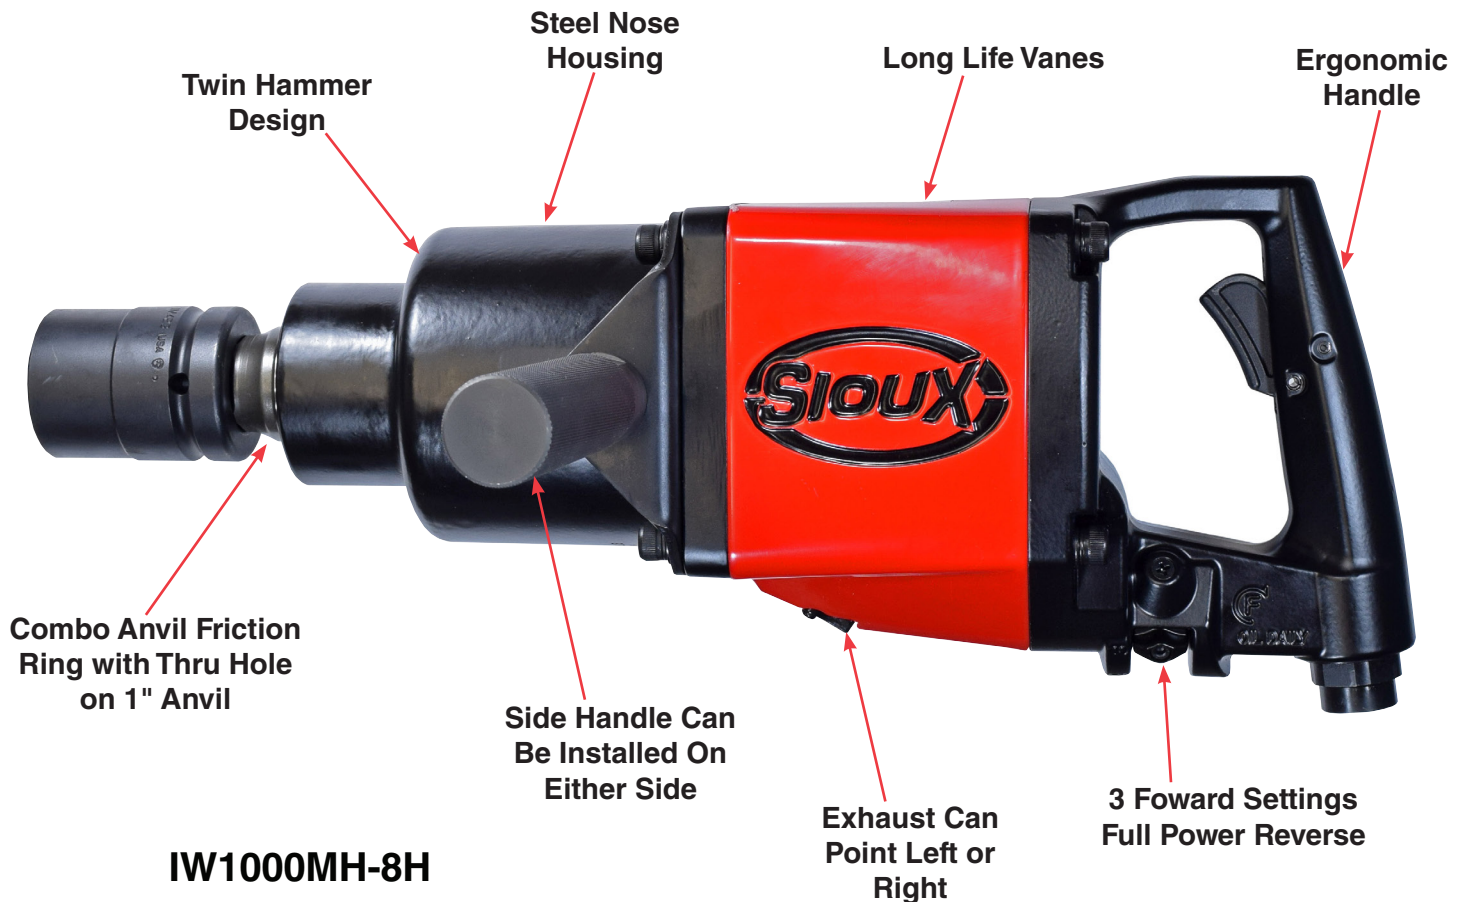

D-HANDLE IMPACT WRENCHES

POWER UP TO NEW 1", 1-1/2", & #5 SPLINE IMPACTS

Key Features:

D-Handle

Inside Trigger

Steel Nose Housing

Versatile Twin Hammer

Forged and High-Alloy Steel Impact Components for Long Life

D-HANDLE IMPACT WRENCHES

IW1000MP-8H

Choose From:

- 1", 1-1/2", #5 Spline Drive
- Standard, Long & Extra Long Anvils

IW1000MH-8H6

#5 Spline

IW1000MH-5S

Model Number	Drive Size in	Bolt Cap Grade 5		Max. Working Torque ¹		Maximum Torque		Blows Per Minute	Free Speed rpm	Weight		Length		Side To Center		Avg Air Consumption		Socket Retainer Style	
		in	mm	ft lb	Nm	ft lb	Nm			lb	kg	in	mm	in	mm	cfm	l/s		
Heavy Duty Class																			
IW1000MP-8H	1	1-1/4	32	1200	1630	1700	2300	825	6500	18.2	8.3	14.8	375	1.85	47	34	16	Hole/Ring	
IW1000MP-8H5	1	1-1/4	32	1200	1630	1700	2300	825	6500	19.7	8.9	19.3	490	1.85	47	34	16	Hole/Ring	
IW1000MP-8H8	1	1-1/4	32	1200	1630	1700	2300	825	6500	20.7	9.4	22.3	560	1.85	47	34	16	Hole/Ring	
Super Duty Class																			
IW1000MH-8H	1	1-1/2	39	2100	2840	2500	3380	800	4000	33.4	15.2	17.0	430	2.5	65	50	24	Hole/Ring	
IW1000MH-8H6	1	1-1/2	39	2100	2840	2500	3380	800	4000	37.3	16.9	24.1	610	2.5	65	50	24	Hole/Ring	
IW1000MH-12H	1-1/2	1-1/2	39	2100	2840	2500	3380	800	4000	33.9	15.4	17.2	440	2.5	65	50	24	Hole	
IW1000MH-5S	#5 Spline	1-1/2	39	2100	2840	2500	3380	800	4000	33.7	15.3	17.6	450	2.5	65	50	24	Pin	

¹ Maximum working torque determined by 5 second rundown on appropriate Skidmore-Wilhelm Torque-Tension Tester.

General: Air Inlet Size: 1/2" NPT • Recommended Hose Size: 1/2" (30 mm) • Performance rated @ 90 psig (6.2 bar) air pressure