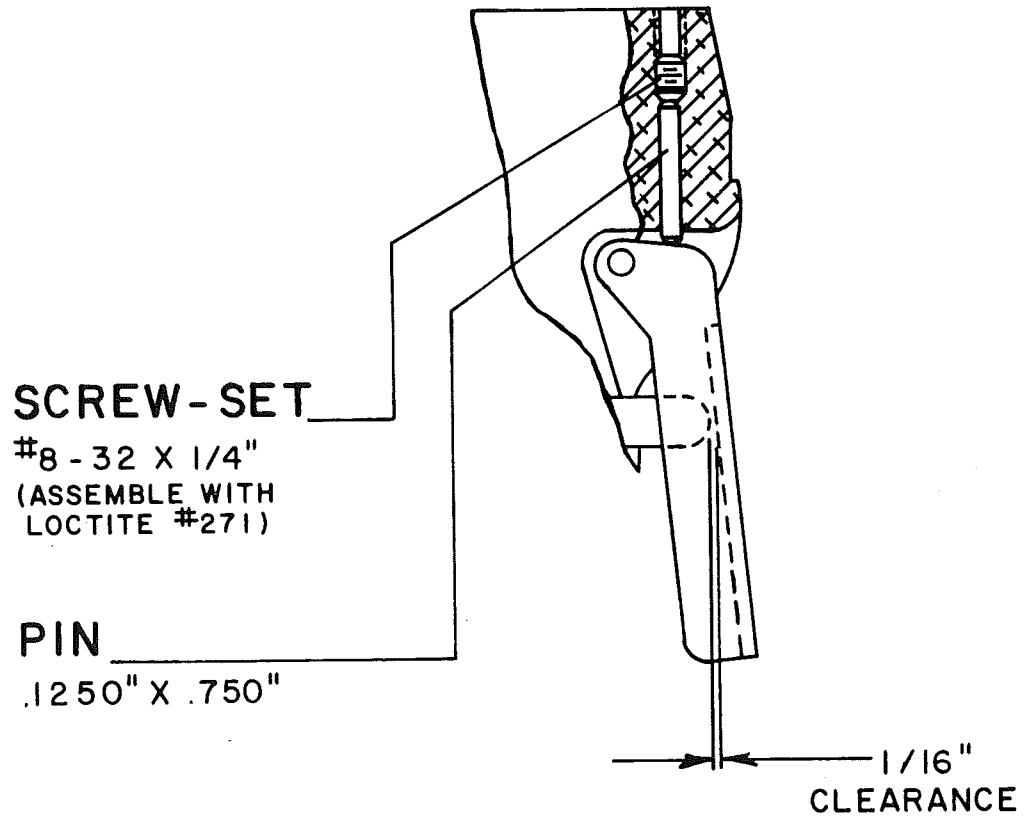

INSTRUCTIONS for LEVER STOP PIN

For Nos. 1238L, 1285L, 1287L, 509, 514

**SIoux
TOOLS INC.**

2901 FLOYD BOULEVARD ■ SIoux CITY, IOWA 51102 ■

PRINTED IN U.S.A.

This pdf incorporates the following model numbers:

1238L, 1285L, 1287L, 509, 514