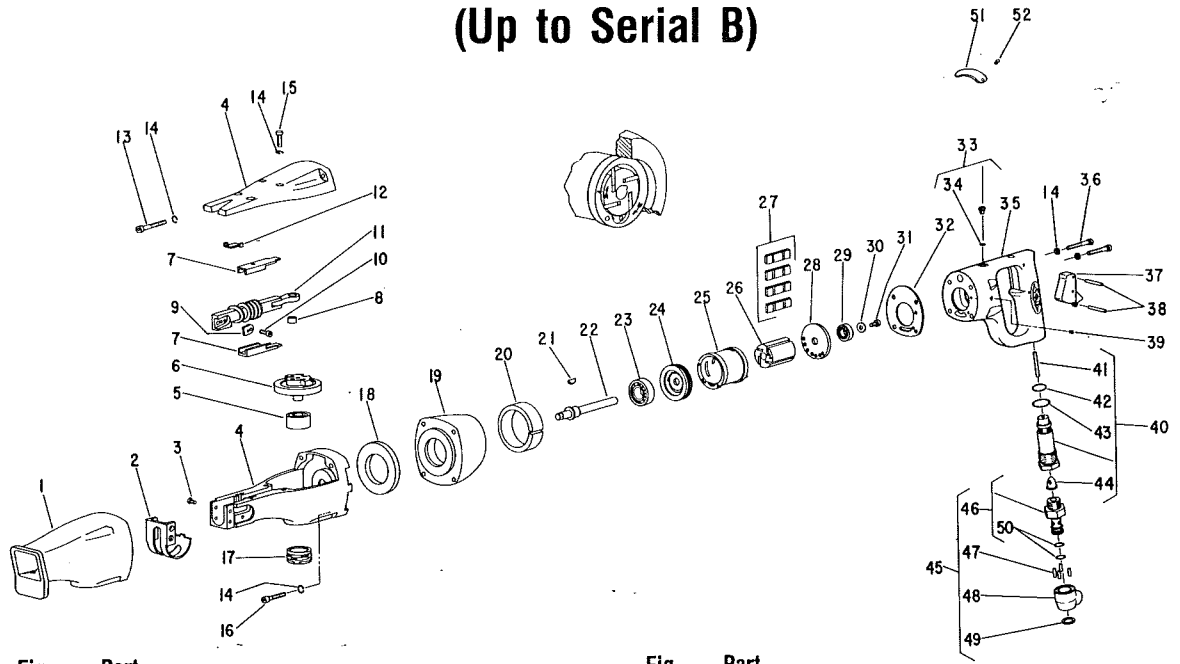

PARTS LIST for 1300 RECIPROCATING AIR SAW (Up to Serial B)

Form A802
Dated 11/86

Figure	Part No.	Name	Figure	Part No.	Name
1	04004	Boot	27	33997	Vane—Rotor (Set of 4)
2	35727	Guide—Saw Blade	28	10520	End Plate—Rear
3	06449	Screw (4)*	29	10241	Bearing—Ball
4	63394	Assy.—Housing	30	25196	Washer
5	10276	Bearing—Ball	31	06499	Screw Socket HD. #8-32x3/8
6	63333	Assy.—Bevel Gear	32	14751	Gasket
7	13320	Bearing—Piston (2)*	33	44253	Oiler Screw & "O" Ring
8	10041	Bearing—Needle	34	14369	Ring—"O"
9	35731	Clamp—Blade	35	63406	Assy.—Handle
10	07087	Screw—Hex Soc. #10-32x1/2		63530	Assy.—Handle, Lockout Trigger
11	63332	Assy.—Piston	36	07088	Screw #10-32x1 1/2 (4)*
12	13319	Bearing—Front	37	33967	Assy.—Trigger & Pin
13	07094	Screw #10-32x1 3/4 (2)*	38	30347	Pin (2)*
14	09724	Lockwasher #10 (12)*	39	30375	Fitting—Grease
15	07098	Screw #10-32x3/4 (4)*	40	33998	Assy.—Throttle Valve
16	07106	Screw #10-32x1 1/4 (2)*	41	30424	Pin
17	54926	Screw—Adjusting	42	14274	Ring—"O"
18	04315	Pad—Silencer	43	14307	Ring—"O"
19	12678	Housing—Motor	44	33993	Assy.—Air Screen
20	04033	Pad—Silencer	45	43133	Assy.—Swivel
21	30001	Key—Woodruff	46	43334	Assy.—Swivel Body
22	19623	Shaft—Pinion	47	34819	Pin—Dowel (4)*
23	10243	Bearing—Ball	48	13201	Swivel
24	10531	End Plate—Front	49	21523	Ring—Retaining
25	11532	Cylinder	50	14312	Ring—"O" (2)*
26	44220	Rotor	51	20813	Plate—Name
			52	09954	Screw—Drive (2)*

Items Not Shown:
30096 Hex Wrench 04302 Key Holder

*Order Quantity As Needed

SIoux TOOLS INC.

2901 FLOYD BOULEVARD ■ SIOUX CITY, IOWA 51102 ■ PRINTED IN U.S.A.

This pdf incorporates the following model numbers:

1300