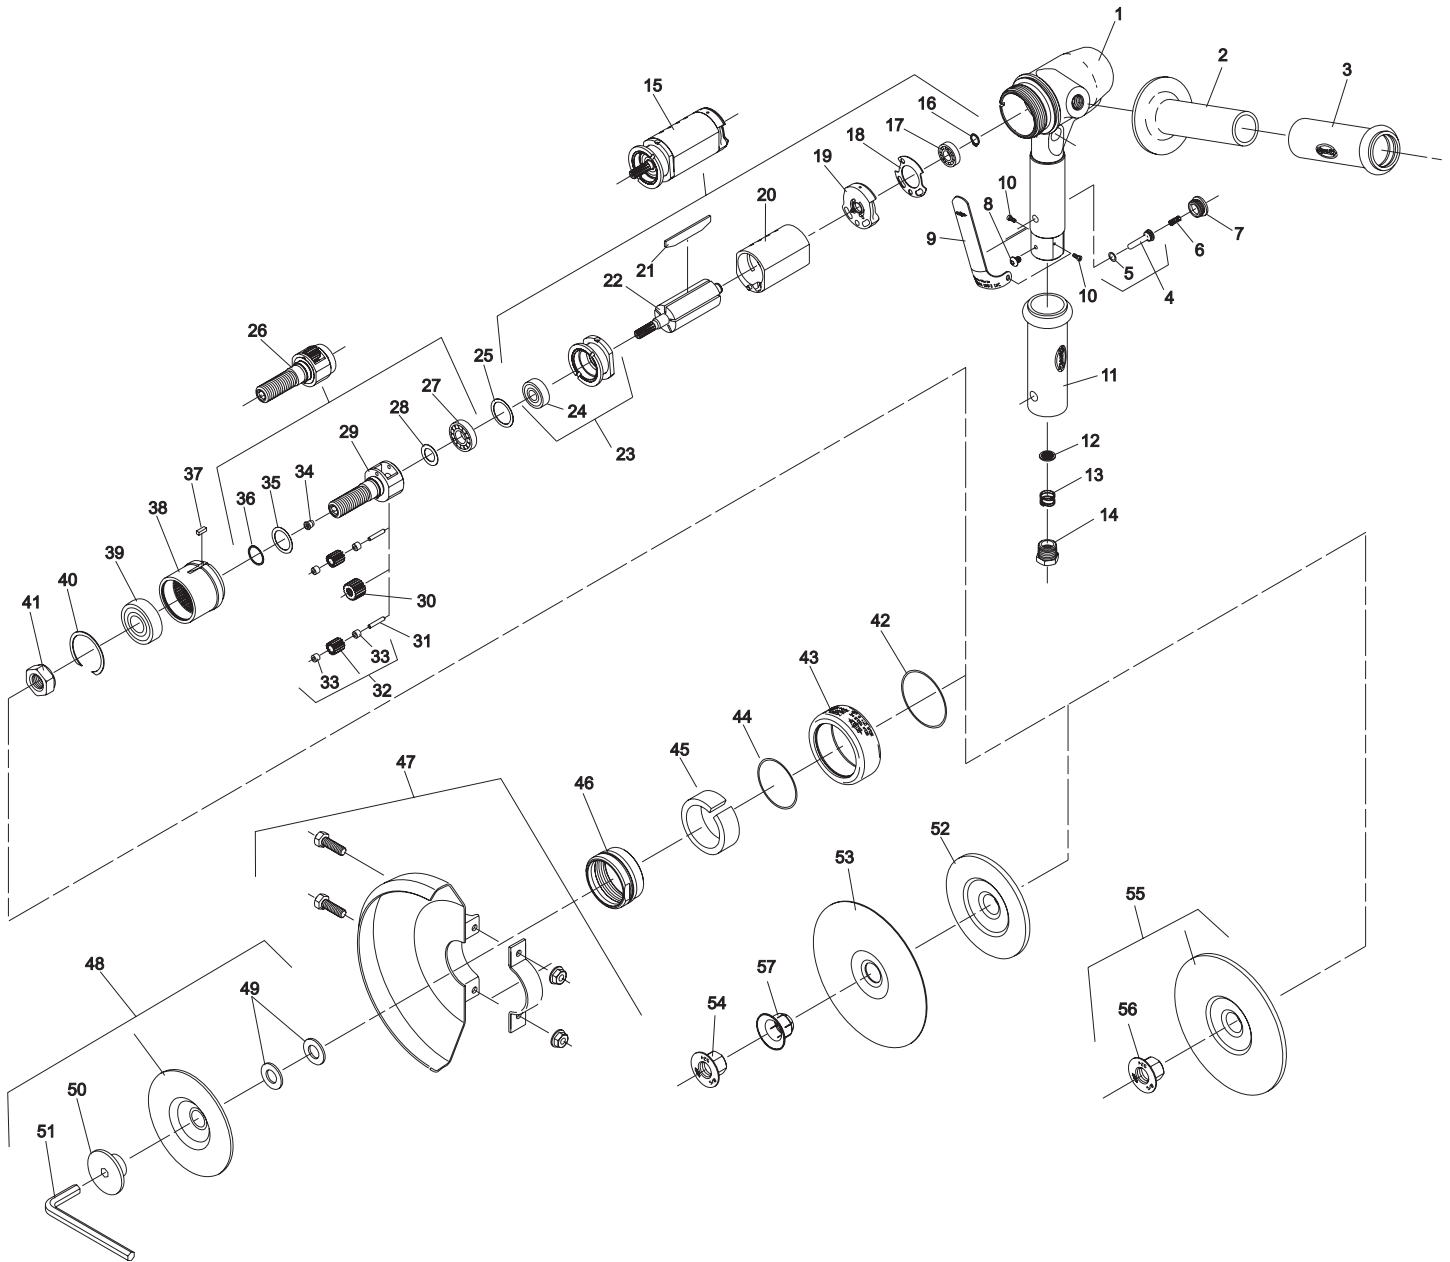

NOTE: Parts are no longer available for this tool.

The manual will continue on the next page.

PARTS LIST FOR
NO. 1290L AIR SANDER (6000RPM)
NO. 1291L AIR GRINDER (6000RPM)
NO. 1292L AIR POLISHER (3000RPM)
NO. 1296L AIR POLISHER (2000RPM)
(INCLUDES REMOTE EXHAUST)
SERIAL NOS. STARTING WITH "B"

SIoux
TOOLS INC.

250 SNAP-ON DRIVE ■ PO BOX 1596 ■ MURPHY, NC 28906 ■ USA ■

Printed In U.S.A.

PARTS LIST FOR
NO. 1290L AIR SANDER (6000RPM)
NO. 1291L AIR GRINDER (6000RPM)
NO. 1292L AIR POLISHER (3000RPM)
NO. 1296L AIR POLISHER (2000RPM)
(INCLUDES REMOTE EXHAUST)
SERIAL NOS. STARTING WITH "B"

Fig. No.	Part No.	Description
31.	30369	Pin—Torrington (1290L, 1291L)(2)*
	30467	Pin—Torrington (1292L, 1296L)(2)*
32.	19324	Ass'y—Gear & Bearing (1292L)(2)*
	19325	Ass'y—Gear & Bearing (1290L, 1291L)(2)*
	19327	Ass'y—Gear & Bearing (1296L)(2)*
33.	10080	Bearing—Needle (1290L, 1291L)(4)*
	10028	Bearing—Needle (1292L, 1296L)(4)*
34.	30356	Fitting—Grease
35.	35260	Washer
36.	21524	Ring—Retainer (1292L, 1296L)
	21753	Ring—Retainer (1290L, 1291L)
37.	54728	Key—Gear Case
38.	19240	Case—Gear
39.	10244	Bearing—Ball
40.	21804	Ring—Retaining
41.	54727	Spacer
42.	04239	Ring—"O"
43.	53525	Ass'y—Air Deflector (Standard Exhaust)
	63166	Ass'y—Remote Exhaust
44.	14339	Ring—"O"
45.	14124	Liner—Air Deflector (Standard Exhaust)
46.	44798	Sleeve—Lock
47.	2336	Guard—7" (1291L)
48.	510	Pad—Backing (1291L)
49.	25894	Washer (1291L)(2)*
50.	512	Nut—Lock (1291L)
51.	30110	Wrench—Allen (1291L)
52.	525	Ass'y—Sanding Disc Holder (1290L)
53.	525-7	Pad—Disc (1290L)
54.	524	Nut—Lock (1290L)
55.	846C	Ass'y—Polishing Disc (1292L, 1296L)
56.	524	Nut—Lock (1292L, 1296L)