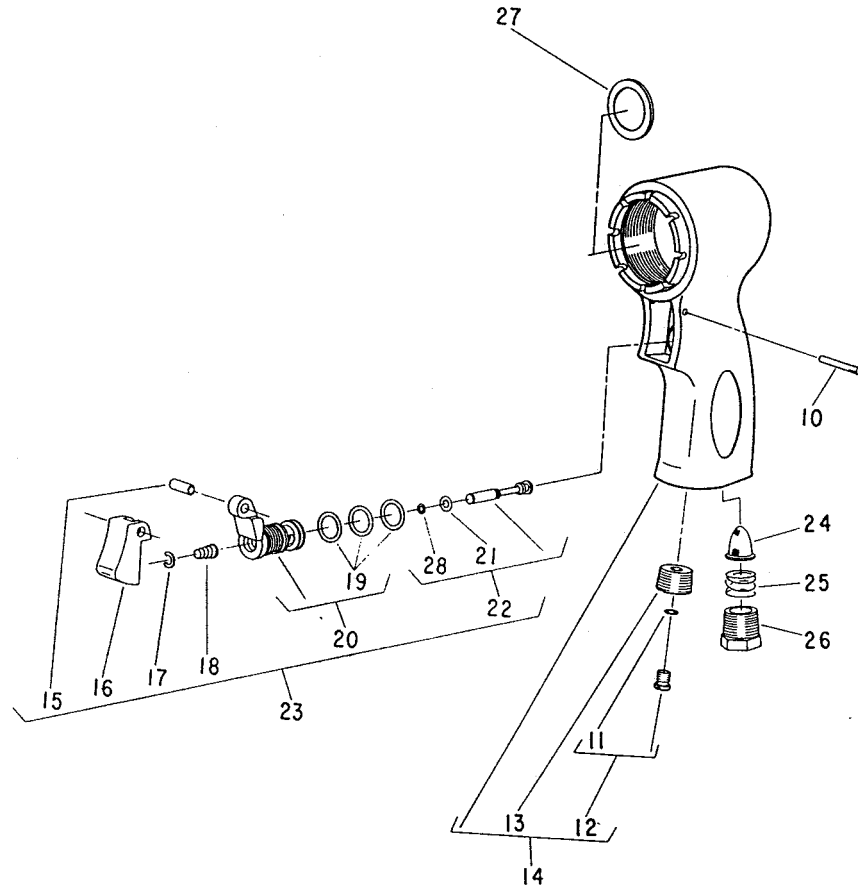

NOTE: Parts are no longer available for this tool.

The manual will continue on the next page.

PARTS LIST FOR 65931 RIVET HAMMER HANDLE ASSEMBLY

Fig. No.	Part No.	Description
10.	30613	Pin
11.	14369	Ring—"O"
12.	44253	Oiler Screw
13.	44755	Insert—Oiler
14.	65368	Ass'y—Handle
	65931	Ass'y—Handle complete (Includes Figs 10-28)
15.	44754	Bushing
16.	14087	Trigger
17.	21542	Retainer Ring
18.	21401	Spring
19.	14312	Ring—"O" (3)*

Fig. No.	Part No.	Description
20.	65929	Ass'y—Valve Body
21.	14369	Ring—"O"
22.	65928	Ass'y—Valve
23.	65930	Ass'y—Teasing Throttle Valve
24.	33993	Screen—Air
25.	21417	Spring
26.	44100	Bushing—Reducing
27.	35116	Washer
28.	14349	Ring—"O"

* order quantity as needed

SIoux TOOLS INC.

This pdf incorporates the following model numbers:

65931