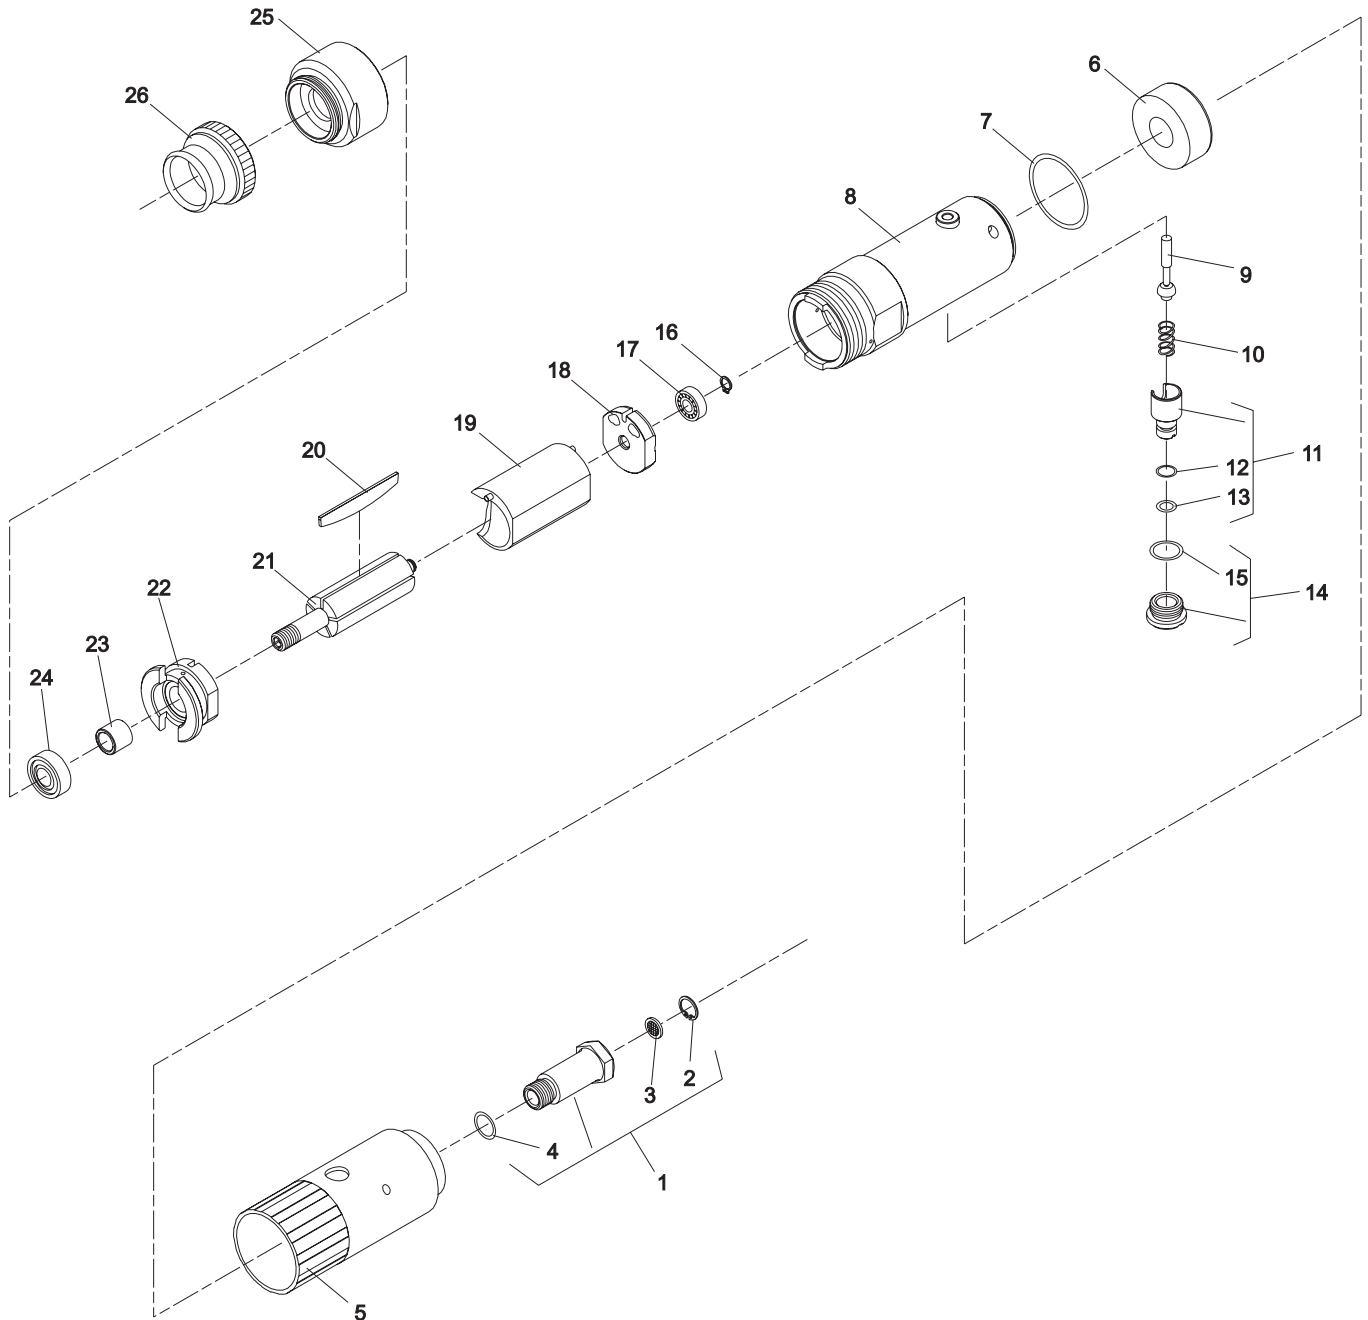

NOTE: Parts are no longer available for this tool.

The manual will continue on the next page.

PARTS LIST FOR 1962LHSP (SERIAL "B")

Form No. Z277
Date 8-96

SIoux TOOLS INC.

250 SNAP-ON DRIVE ■ PO BOX 1596 ■ MURPHY, NC 28906 ■ USA ■

PARTS LIST FOR 1962LHSP (SERIAL "B")

Fig. No.	Part No.	Name
1	54837	Adaptor—Intake
2	21541	Ring—Retaining
3	30463	Screen
4	14312	Ring—"O"
5	04042	Cover—Housing
6	40116	Material—Exhaust
7	14333	Ring—"O"
8	64036LH	Housing
9	63241	Ass'y—Valve
10	21427	Spring
11	54843	Speed—Control
12	14394	Ring—"O"
13	14291	Ring—"O"
14	54844	Retainer—Speed Control
15	14309	Ring—"O"
16	21491	Ring—Retaining
17	10230	Bearing—Ball
18	10552	End Plate—Rear
19	64057LH	Cylinder
20	63192	Vane (Set of 5)
21	54854	Rotor
22	65380	End Plate—Front
23	54850	Spacer—Rotor
24	10257	Bearing—Ball
25	65379	Ring—Lock
26	44489	Deflector

Furnish Catalog, Serial and Model Number When Ordering Parts

**SIoux
TOOLS INC.**

250 SNAP-ON DRIVE ■ PO BOX 1596 ■ MURPHY, NC 28906 ■ USA ■

This pdf incorporates the following model numbers:

1962LHSP