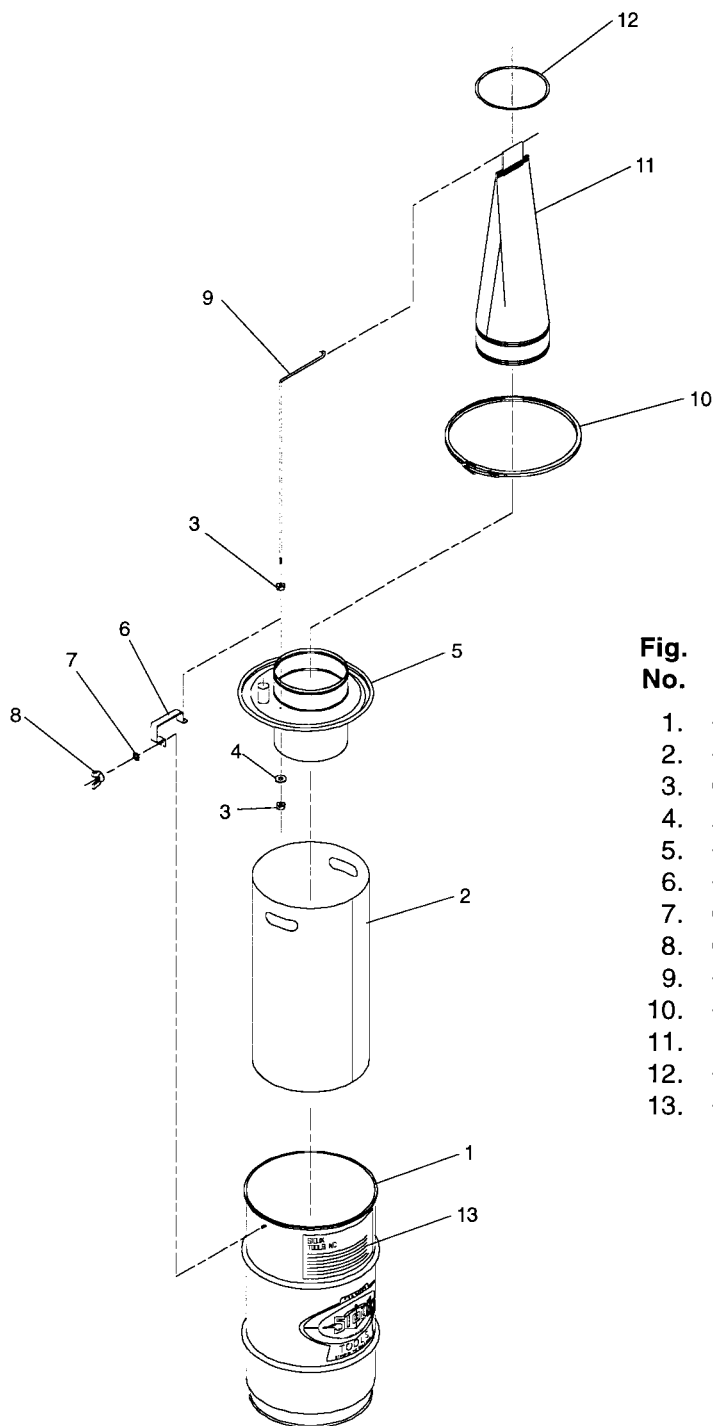

# PARTS LIST FOR NO. 875 DUST COLLECTION DRUM

Fig. No.	Part No.	Description
	1.	65913 Drum
	2.	65910 Liner—Bag
	3.	09495 Nut—Hex Coarse (1/4-20)(2)
	4.	25069 Washer
	5.	65912 Ass'y—Lid
	6.	65932 Handle
	7.	09830 Washer—Lock (1/4 x .536 x .040")
	8.	09520 Nut—Wing (1/4-20)
	9.	65907 Rod—Bag Support
	10.	65889 Clamp
	11.	876 Bag—Filter
	12.	65904 "O"—Ring
	13.	65944 Label—Caution

## SIOUX TOOLS INC.

This pdf incorporates the following model numbers:

875