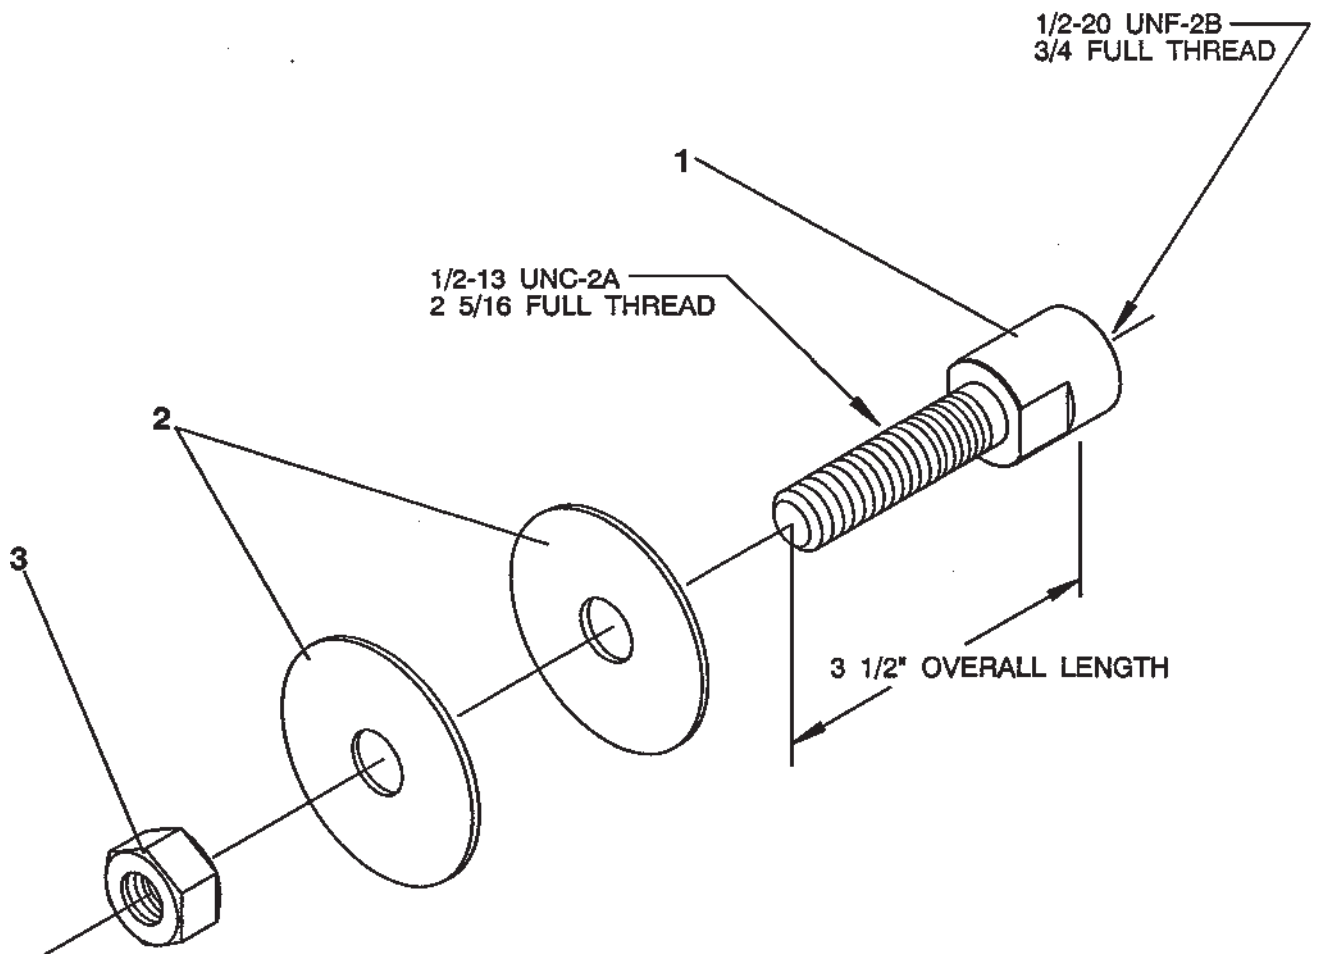

# PARTS LIST FOR 500A (SPINDLE ADAPTER)

- 1. 65881 Adapter-Spindle
- 2. 65497 Washer (2)
- 3. 09622 Nut

# SIoux TOOLS INC.

250 SNAP-ON DRIVE ■ PO BOX 1596 ■ MURPHY, NC 28906 ■ USA ■

Printed in U.S.A.

This pdf incorporates the following model numbers:

500A