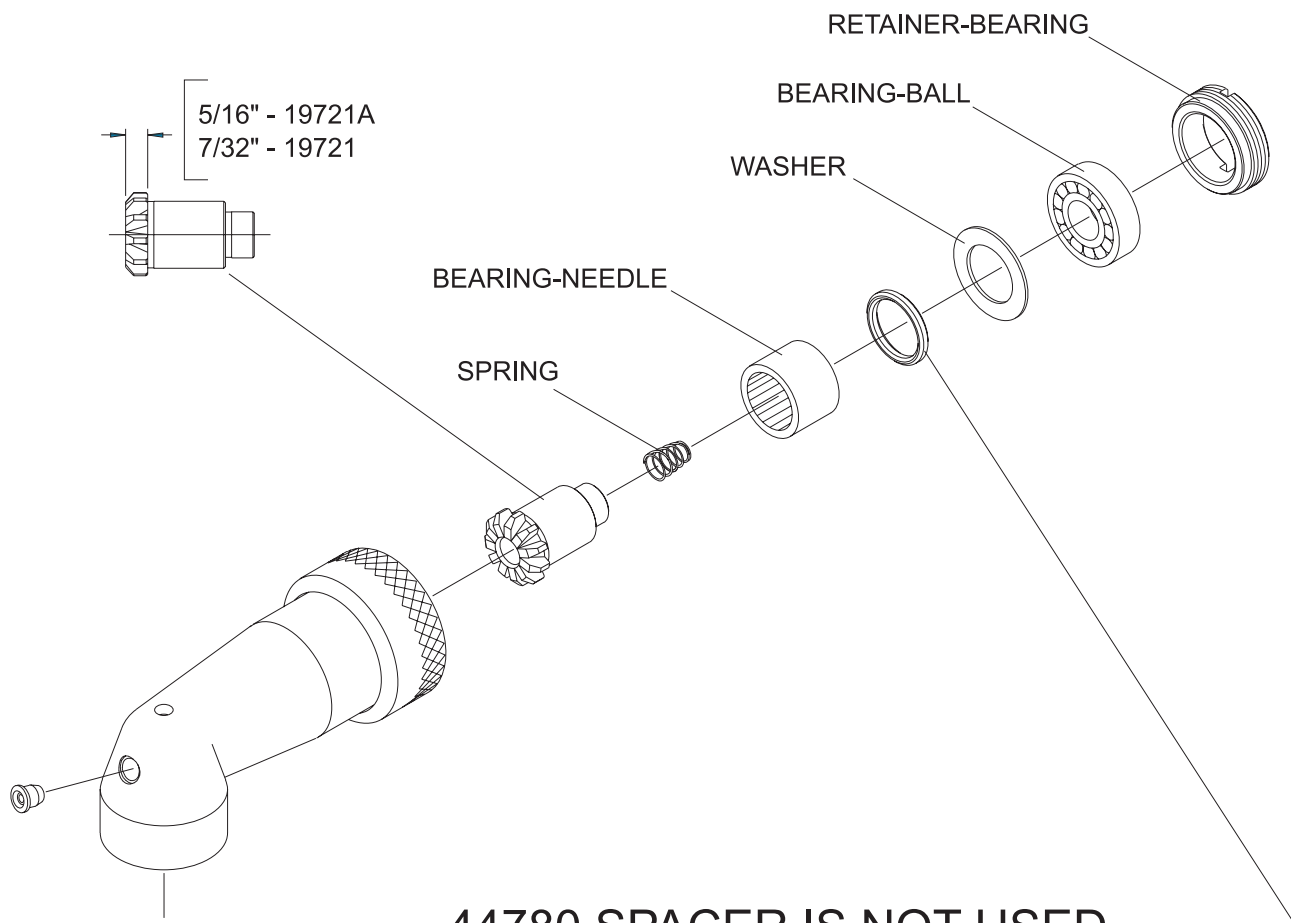

INSTRUCTIONS FOR 19721A GEAR SET

**44780 SPACER IS NOT USED
WITH 19721A GEAR SET**

(44780 SPACER IS ONLY USED
WITH 19721 GEAR SET)

SIoux TOOLS INC.

This pdf incorporates the following model numbers:

19721A