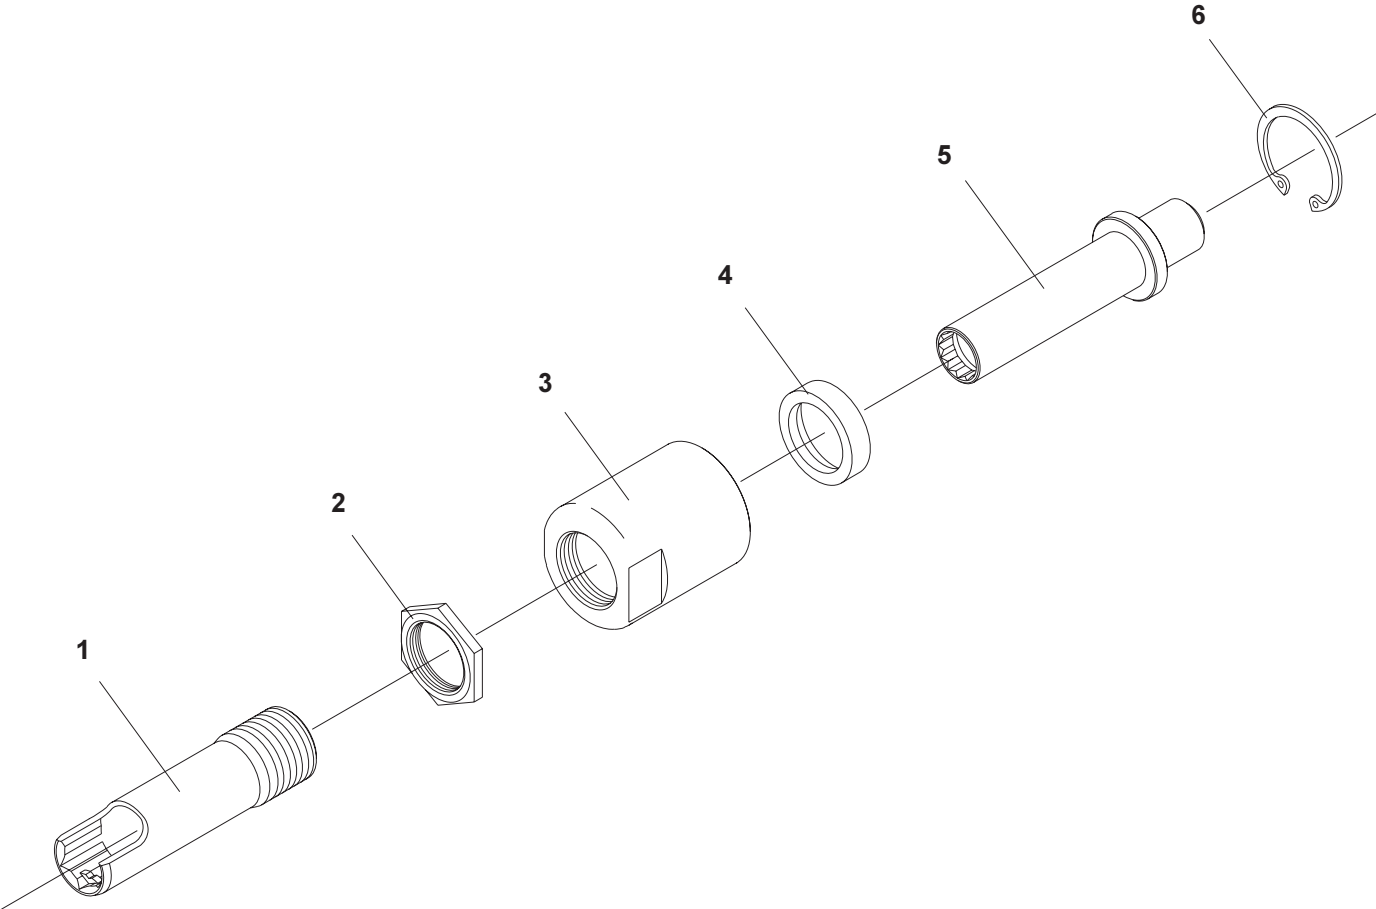

# SKIN CLAMP RUNNER ASSEMBLY

FIG.	PART NO.	NAME
1	65252	NOSE PIECE
2	65254	NUT—HEX
3	65251	HOUSING
4	65253	BEARING—THRUST
5	65255	DRIVER
6	21513	RING—RETAINER
	65232	COMPLETE ASSEMBLY

**SIoux  
TOOLS INC.**

250 SNAP-ON DRIVE ■ PO BOX 1596 ■ MURPHY, NC 28906 ■ USA ■

PRINTED IN U.S.A.

This pdf incorporates the following model numbers:

SP65232