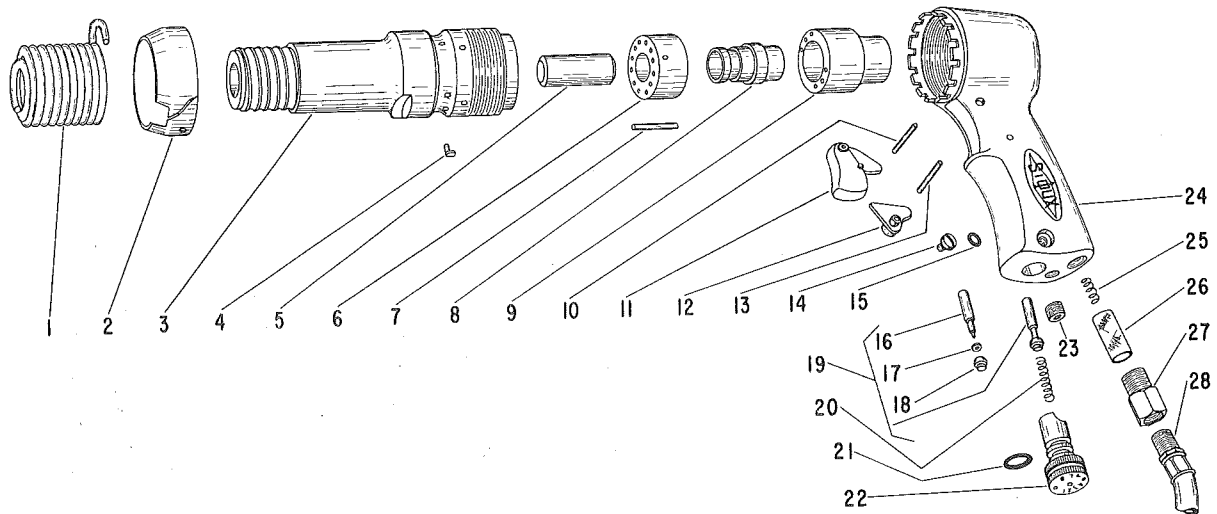

## SIoux SLUGGER

(UP TO SERIAL 14999)

FURNISH CATALOG AND SERIAL NUMBER WHEN ORDERING PARTS

Fig- ure	Part No.	Name	Fig- ure	Part No.	Name
1	2207	Spring	16	34917	Plunger—Throttle Valve
2	30385	Deflector—Exhaust	17	25957	Washer
3	30384	Barrel	18	14325	Valve—Rubber
4	30391	Pin—Barrel Lock	19	33576	Ass'm.—Valve
5	30386	Plunger	20	21382	Spring
6	30387	Cylinder—Front Air	21	14290	Ring—"O"
7	30390	Pin—Cylinder Lock	22	13120	Regulator—Air
8	30389	Sleeve—Cylinder	23	30246	Plug—Oil
9	30388	Cylinder—Back Air	24	43551	Housing (Includes Fig. 10 thru 27)
10	30613	Pin		43719	Housing—Aluminum (Includes Fig. 10 thru 27)
11	33146	Trigger	25	21305	Spring—Air Screen
12	33176	Lever	26	30248	Screen—Air
13	30251	Pin	27	30249	Connection—Air Hose
14	07219	Screw—Retainer	28	1376	Hose—Leader
15	14308	Ring—"O"			