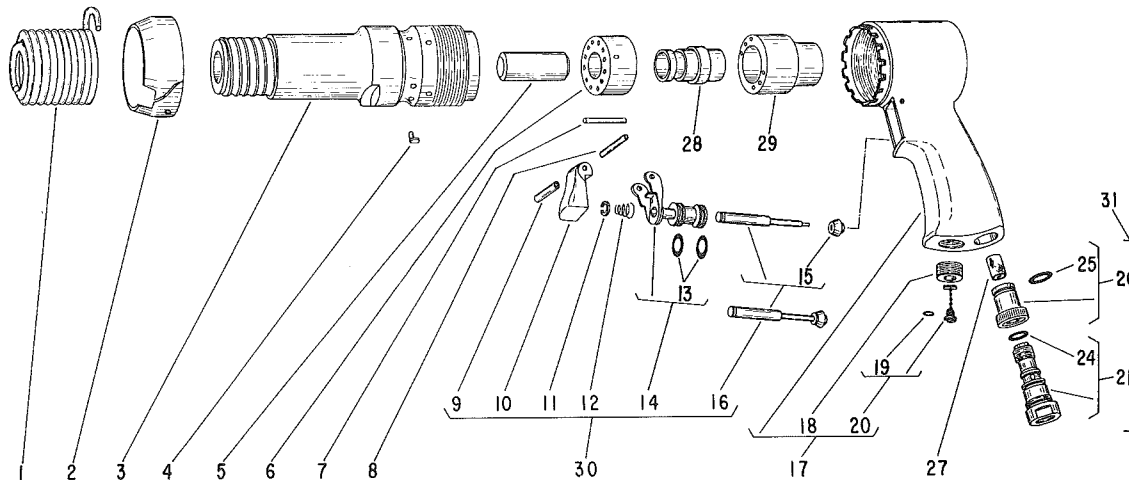

## Parts List for No. 270

## SIoux SLUGGER

(SERIAL 15000 UP TO 21999)

Furnish Catalog and Serial Number When Ordering Parts

Fig- ure	Part No.	Name	Fig- ure	Part No.	Name
1	2207	Spring	17	43663	Handle (Malleable Iron)
2	30385	Deflector—Exhaust		43719	Handle (Aluminum) (Incl's. replacement for Fig's. 8, 17, 27, 30, 31 & Pt. No. 35116)
3	30384	Barrel		35116	Washer (Use with Aluminum Handle)
4	30391	Pin—Barrel Lock	18	44755	Insert—Oiler
5	30386	Plunger	19	14369	Ring—"O"
6	30387	Cylinder—Front Air	20	33991	Ass'm.—Oiler Screw & Chain
7	30347	Pin—Cylinder Lock	21	53048	Ass'm.—Regulator Body & "O" Ring
8	30613	Pin	24	14378	Ring—"O"
9	44754	Bushing	25	14281	Ring—"O"
10	14079	Trigger	26	53049	Ass'm.—Regulator & "O" Ring
11	21542	Retainer	27	30593	Screen—Air
12	21401	Spring—Valve	28	30389	Sleeve—Cylinder
13	14312	Ring—"O" (2)	29	30388	Cylinder—Back Air
14	43660	Ass'm.—Valve Seat & "O" Rings	30	53183	Ass'm.—Throttle Valve
15	14325	Valve	31	53002	Ass'm.—Regulator
16	53039	Ass'm.—Valve			