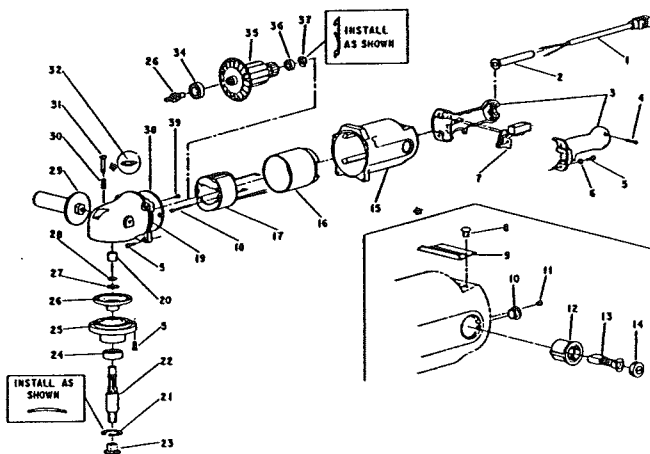

Serial "B"

Figure	Part No.	Name	Figure	Part No.	Name
1	18442	Cord	19	12677	Case—Gear [Incl's. Fig's. 20, 30, 31, 32, & 5 (4)]
2	04303	Relief—Strain	20	10023	Bearing—Needle
3	53786	Assy.—Handle	21	54989	Spindle—Tool
4	06657	Screw—Phil. Pan Hd. (#8-32x1 1/8) (3)*	22	21819	Ring—Retaining (Bowed)
5	07248	Screw—Torx Pan Hd. (#10-32x3/4) (12)*	23	524	Nut—Lock
6	35234	Washer (4)*	24	10244	Bearing Ball
7	18224	Switch	25	12675	Support—Bearing & Bearing Assy. (Incl's. Fig's. 24 & 22)
8	06662	Screw—Pan Hd. (#8-32x1/4) (2)*	26	19739	Assy.—Spiral Bevel Gear & Pinion (1200) (1216DI)
9	35830	Cover—Inspection Hole		19740	Assy.—Spiral Bevel Gear & Pinion (1203)
10	04016	Bushing—Lead Insulating	27	41331	Washer—Spring (Curved)
11	07000	Screw—Soc. Hd. Cup Pt. Set (2)*	28	21820	Ring—Retaining
12	63421	Assy.—Brush Holder W/Insulating Sleeve (2)*	29	63349	Assy.—Side Handle
13	18031	Brush (Set of 2)	30	41332	Spring
14	18120	Cap—Brush Holder (2)*	31	54991	Pin—Spindle Lock
15	12674	Housing [Incl's. Fig's. 10, 11 (2), 12 (2), 5 (8), 8 (2)]	32	21491	Ring—Retaining
16	04027	Sleeve—Field Insulating	34	10290	Bearing—Ball
17	28984	Field	35	28935	Armature (1200DI, 1203DI)
	28984	Field (1200DI, 1203DI)		28647	Armature W/Bearing [Incl's. Fig's. 34 & 36] (1200DI, 1203DI)
	28707	Field (1216DI)		04321	Fan
18	06684	Screw—Field (#8-32x2 2-9/32) (2)* (1200DI, 1203DI)		28936	Armature (1216DI)
	06610	Screw—Field (#8-32x2-1/2) (2)* (1216DI)		28648	Armature W/Bearings (1216DI)
	14733	Washer	36	10931	Bearing—Ball
			37	41333-1	Finger—Spring Washer
			38	35833	Plate
			39	07261	Screw—Flat Hd. (#10-24x1/2) (2)

Items Not Shown:

- 20820 Plate—Name (1200DI)
- 20821 Plate—Name (1203DI)
- 20827 Plate—Name (1216DI)

*Order Quantity As Needed

SIoux TOOLS INC.

2901 FLOYD BOULEVARD ■ SIOUX CITY, IOWA 51102 ■

PRINTED IN U.S.A.