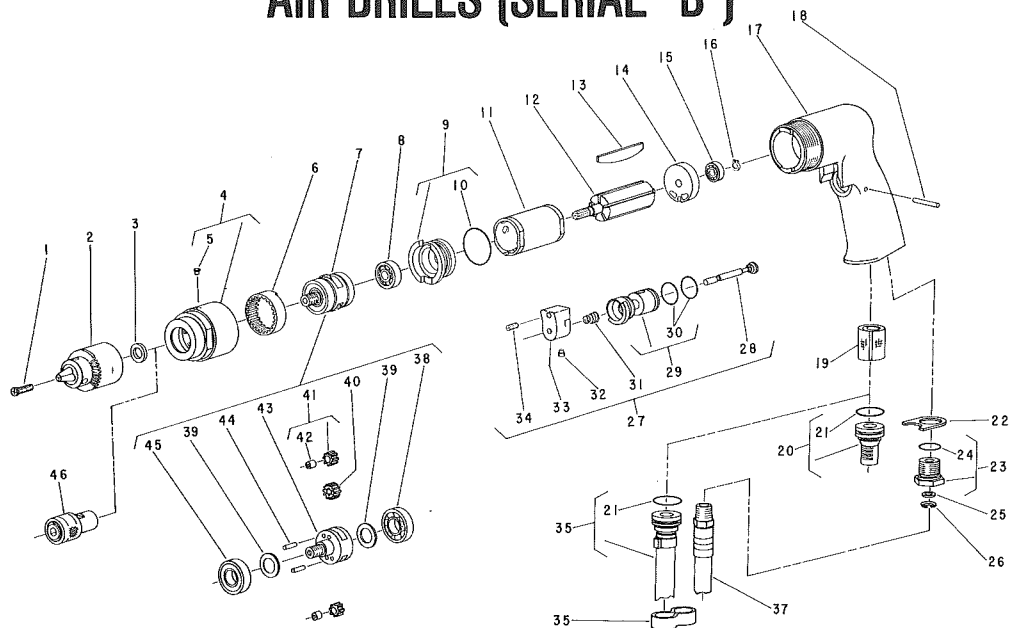

NOTE: Parts are no longer available for this tool.

The manual will continue on the next page.

PARTS LIST for 1450 HP, 1452 HP, 1454 HP, 1456 HP AIR DRILLS (SERIAL "B")

Fig ure	Part No.	Name	Fig ure	Part No.	Name
1	57250	Screw—Chuck Retaining (M5x.8x20 L.H.)	21	14366	Ring—"O"
2	21000	Chuck (0-1/4" Cap.) (1450 HP, 1452 HP)	22	54968	Retainer—Exhaust
	21077	Chuck (0-1/4" Cap.) (1456 HP)	23	54955	Adaptor—Inlet
	30000	Key—Chuck (For 1/4" Chucks)	24	14281	Ring—"O"
	21133	Chuck (1/16"-3/8" Cap.)	25	30463	Screen
	30002	Key—Chuck (For 3/8" Chucks)	26	21541	Ring—Retaining
3	44122	Spacer (For 1/4" Chucks)	27	63359	Assy.—Trigger (Non-Rev.)
4	54974	Case—Gear	28	54222	Valve
5	30375	Fitting—Grease	29	11600	Body—Valve (Non-Rev.)
6	19265	Gear—Ring	30	14378	Ring—"O" (2)*
7	63390	Assy.—Planetary Reduction (1450 HP, 1454 HP)	31	21401	Spring
	63379	Assy.—Planetary Reduction (1452 HP)	32	06458	Screw—Set (#8-32x3/16")
	63383	Assy.—Planetary Reduction (1456 HP)	33	12676	Trigger
8	10220	Bearing—Ball	34	06459	Screw—Set (#8-32x1/2")
9	13550	End Plate—Front	35	63393	Assy.—Exhaust Tube
10	14342	Ring—"O"	36	40153	Clip—Hose (3)*
11	54961	Cylinder	37	1376	Assy.—Leader Hose
12	54860	Rotor (1450 HP, 1454 HP, 1456 HP)	38	10203	Bearing—Ball
	54861	Rotor (1452 HP)	39	25439	Washer (2)*
13	63192	Assy.—Rotor Vane (Set of 5)	40	19267	Gear—Pinion
14	10552	End Plate—Upper	41	19317	Assy.—Gear & Brg. (2)* (1450 HP, 1454 HP)
15	10230	Bearing—Ball		19314	Assy.—Gear & Brg. (2)* (1452 HP)
16	21491	Ring—Retaining		19331	Assy.—Gear & Brg. (2)* (1456 HP)
17	12660	Housing	42	10042	Bearing—Needle (2)*
	63361	Assy.—Housing Complete (Incl's. Fig's. 18 thru 27)	43	22703	Gear—Carrier (1450 HP, 1454 HP)
18	40157	Pin—Dowel (1/8"x1 1/8")		22695	Gear—Carrier (1452 HP, 1456 HP)
19	40165	Pad—Silencer	44	30062	Pin (2)*
20	54967	Deflector—Exhaust	45	10228	Bearing—Ball
			46	2352	Assy.—1/4" Hex. Quick Change Adaptor