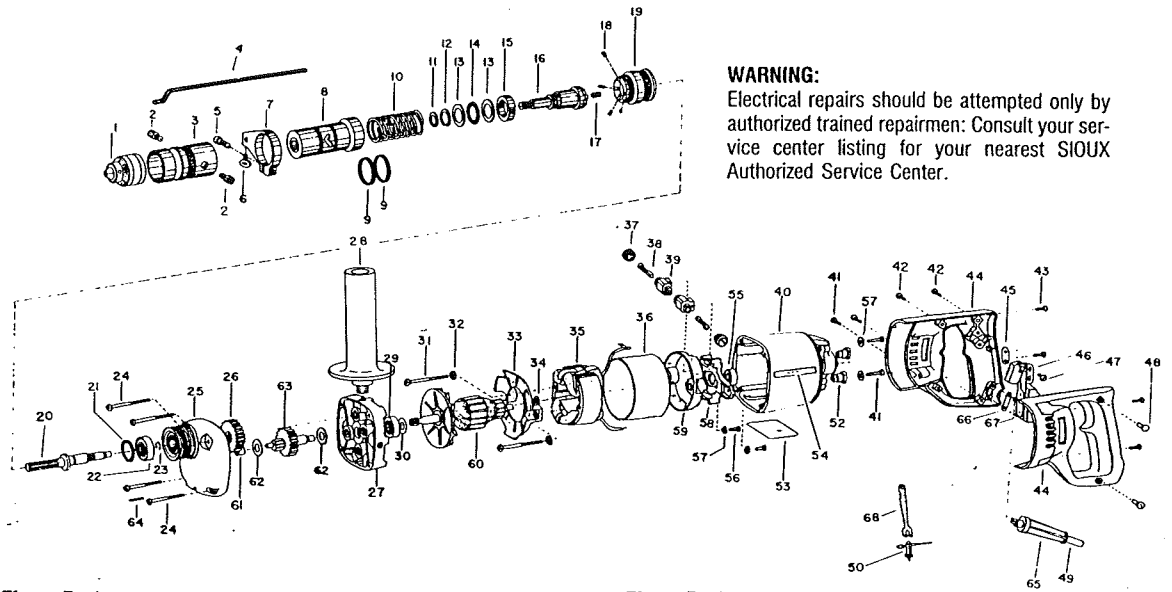

# PARTS LIST for 8410 HAMMER DRILL

Form No. A783  
Dated 6/90

**WARNING:**  
Electrical repairs should be attempted only by authorized trained repairmen. Consult your service center listing for your nearest SIOUX Authorized Service Center.

Fig- ure	Part No.	Name	Fig- ure	Part No.	Name	
	1	21137	Chuck	35	28964	Field
	2	54935	Pin (2)*	36	05056	Insulating Sleeve
	3	54942	Selector Ring	37	18122	Brush Holder Cap (2)*
	4	54937	Rod	38	18023	Brush (2)*
	5	07104	Screw	39	18082	Brush Holder Assy. (2)
	6	08306	Shumb Screw	40	12661	Frame
	7	12443	Support Ring	41	06595	Screw (4)
	8	54934	Housing Assy.	42	06596	Screw (2)
	9	10548	Bearing	43	07244	Screw (4)
	9	05057	Felt Seal* (2)	44	04024	Handle Assy.
	10	41325	Spring		13321	Insert (2)*
	11	35733	Washer	45	04008	Switch Spacer
	12	21817	Retaining Ring	46	18225	Switch
	13	10088	Thrust Race* (2)	47	06660	Screw
	14	10059	Thrust Bearing	48	54930	Nut (2)
	15	54936	Thrust Ring	49	18467	Cord
	16	63336	Hammer Cam & Spindle Assy.	50	30011	Chuck Key
	17	41326	Spring	52	04009	Insulating—Bushing (2)*
	18	30485	Roller (8)	53	20581	Name Plate
	19	54941	Anvil	54	20809	Decal—Strip (2)
	20	54943	Drive Spindle	55	10223	Bearing—Ball
	21	21816	Retaining Ring	56	06210	Screw (2)
	22	10123	Ball Bearing		09706	Washer—Lock (2)*
	23	21815	Retaining Ring	57	09836	Washer—Lock (2)*
	24	07246	Screw (4)*	58	04017	Brush Holder Ring
	25	12668	Gear Case	59	04002	Frame Insulator
	26	19258	Spindle Gear	60	28967	Armature
	27	63344	Separator	61	10089	Bearing—Needle
		10089	Needle Bearing (2)	62	35738	Washer—Fibre (2)*
	28	63348	Side Handle	63	19352	Intermediate Gear Assy.
	29	10938	Ball Bearing	64	40145	Roll Pin
	30	35730	Spacer	65	04303	Cord—Guard
	31	07243	Screw (2)	66	35726	Cord—Clamp
	32	09724	Washer—Lock (6)	67	06241	Screw (2)*
	33	04019	Baffle	68	04305	Key Holder
		54929	Bushing (2)		30096	Hex Key
	34	35732	Washer			