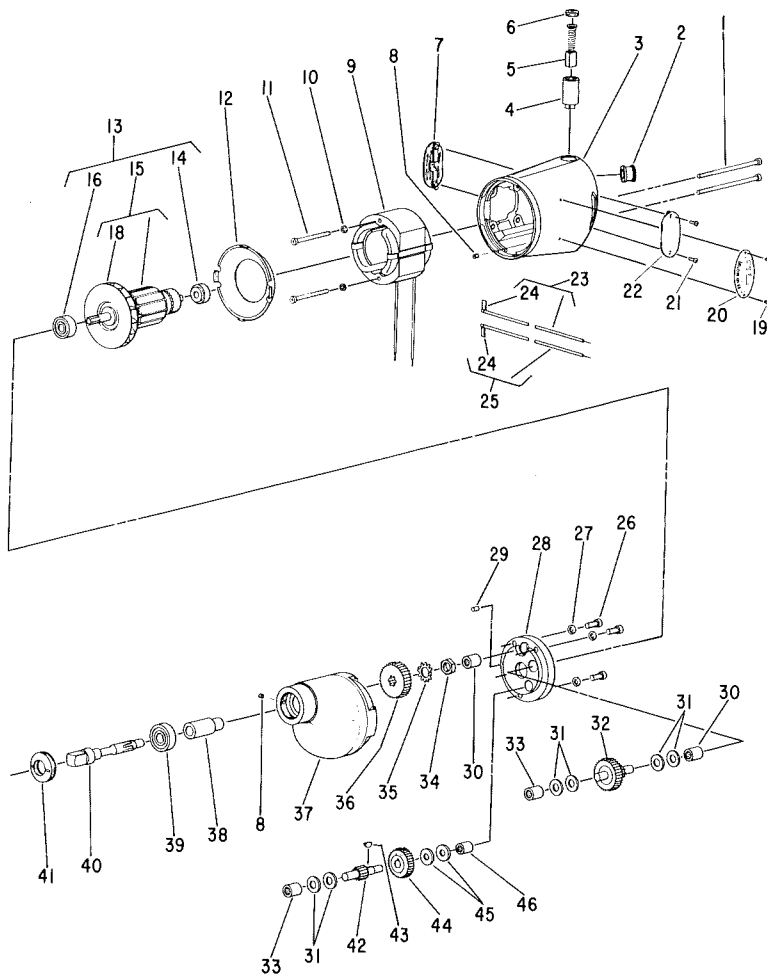

NOTE: Parts are no longer available for this tool.

The manual will continue on the next page.

Parts List for 1510 SPB G.E. 275A6815

Serial No's. Starting With "B"

When Ordering Parts, Specify Voltage, also Serial & Unit
Number for Which the Parts are Wanted

Fig.- ure	Part No.	Name
1	07129	Screw #10-24x3-3/4 (4)*
	28405-036	Sleeve Insulation (4)*
2	14208	Grommet—Rubber
3	12447	Housing (Incl's. Figs. 2,4,8)
4	18083	Holder—Brush (2)*
5	18031	Brush (Set of 2)
6	18120	Cap—Brush Holder (2)*
7	23000	Cap—Inspection Hole (Open)
8	07000	Screw—Set #10-24x3/16 (3)*
9	28705-48V.	Field—Motor (48V.) [1510 SPB-1]
	28715	Field—Motor (115V.) [1510 SPB-2]
	28715J	Field—Motor (230V.) [1510 SPB-3]
10	09724	Washer—Lock #10 (2)*
11	65701	Screw #10-24x1-7/8 (2)*
12	25044	Plate—Baffle
13	16863-48V	Ass'y.—Arm., Fan & Brgs. (48V.) [1510SPB-1]
	16863	Ass'y.—Arm., Fan & Brgs. (115V.) [1510SPB-2]
	16863J	Ass'y.—Arm., Fan & Brgs. (230V.) [1510SPB-3]
14	10931	Bearing—Ball
15	28704-48V.	Ass'y.—Arm. & Fan (48V.) [1510 SPB-1]
	28972	Ass'y.—Arm. & Fan (115V.) [1510 SPB-2]
	28972J	Ass'y.—Arm. & Fan (230V.) [1510 SPB-3]
16	10289	Bearing—Ball
18	21569A	Fan
19	09954	Screw—Drive (2)*
20	20583-1	Plate—Name [1510 SPB-1]
	20583-2	Plate—Name [1510 SPB-2]
	20583-3	Plate—Name [1510 SPB-3]
21	06090	Screw #4x1/2 (4)*
22	23009	Cap—Inspection Hole (Closed)
23	18862	Wire—Lead (1510 SPB-2, 1510 SPB-3)
	28875	Wire—Lead (1510 SPB-1)
24	18860	Clip—Terminal (2)*
26	08134	Screw—Sp. 1/4-20 (3)*
27	09748	Washer—Lock 1/4 (3)*
28	12429	Cover—Gear Case (Incls. (1) Fig. 30 & 46)
29	24009	Pin
30	10003	Bearing—Needle (2)*
31	25053	Washer—Thrust (6)*
32	19211	Gear—2nd Compound Cluster
33	10004	Bearing—Needle (2)*
34	24038	Nut—Tool Spindle
35	25073	Washer—Lock
36	19210	Gear—Tool Spindle
37	12036A	Case—Gear
38	44770	Sleeve—Tool Spindle
39	10196	Bearing—Ball
40	22654	Spindle—Tool (Square)
41	23001	Seal—Oil
42	19441	Pinion—1st Compound
43	30010	Key—Woodruff
44	19234	Gear—1st Compound
45	25054	Washer (2)
46	10002	Bearing—Needle