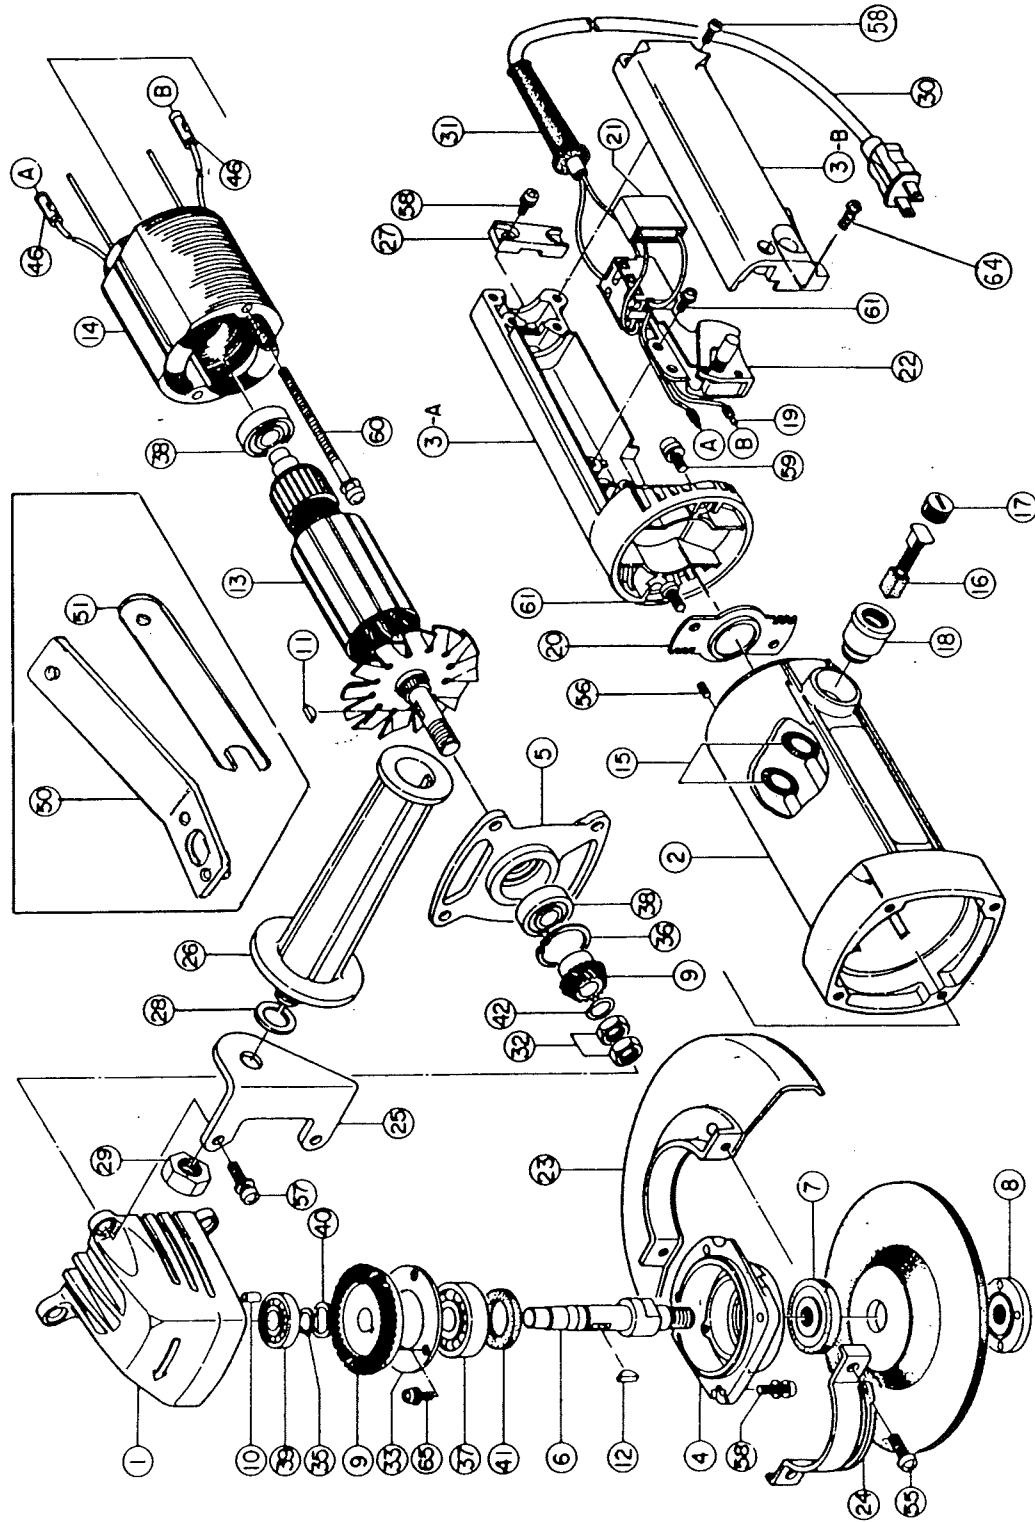

NOTE: Parts are no longer available for this tool.

The manual will continue on the next page.

Parts List for SIOUX No. 1245 5" ELECTRIC GRINDER

Form No. A756
Dated 8/83

Furnish Catalog, Serial and Model Number When Ordering Parts

Parts List for SIOUX No. 1245 5" ELECTRIC GRINDER

Furnish Catalog, Serial and Model Number When Ordering Parts

Fig- ure	Part No.	Name	Fig- ure	Part No.	Name
1	1J285	Gear Case	28	1J312	Spring Washer 10
2	1J550	Housing	29	1J313	Nut 10
3	1J551	End Case	30	18549	Cord
4	1J552	Gear Case Cover	31	04291	Cord Protector
5	1J289	Center Bracket	32	1J316	M8 Pinion Nut
6	1J553	Gear Shaft	33	1J317	Bearing Retainer
7	1J554	Disc Receiver	35	1J318	Retaining Ring
8	1J555	Disc Set Screw	36	1J319	Retaining Ring
9	1J556	Gear Set	37	1J320	Bearing-6200V
10	1J294	Rubber Bushing (2)*	38	1J321	Bearing—608VV
11	1J295	Woodruff Key	39	1J322	Bearing-608Z
12	1J296	Woodruff Key	40	1J323	Wave Washer WW-10
13	1J557	Armature	41	1J565	Felt Packing
14	1J558	Field	42	1J325	Spring Washer 8
15	1J299	Garter Spring (2)*	46	1J327	Connector
16	1J300	Brush Set	50	1J328	Disc Spanner
17	1J301	Brush Cap (2)*	51	1J566	Stop Spanner
18	1J302	Brush Holder (2)*	55	1J332	Screw M5 x 18 (2)*
19	1J559	Connector	56	1J333	Screw M4 x 7 (2)*
20	1J560	E Side Plate	57	1J334	Screw M5 x 20 (4)*
21	1J561	Condenser	58	1J335	Screw M4 x 16 (4)*
22	1J562	Switch	59	1J567	Screw M5 x 16 (2)*
23	1J563	Guard	60	1J337	Screw for Field M4 x 60 (2)*
24	1J564	Guard Band	61	1J568	Screw M4 x 12 (4)*
25	1J309	Side Handle Mounting Bracket	64	1J569	Screw M4 x 12
26	1J310	Side Handle	65	1J570	Screw M4 x 10
27	1J311	Cord Retainer			

Plate - Name (Not Shown) 20563

*Order Quantity As Needed

**SIOUX
TOOLS INC.**

2901 FLOYD BOULEVARD ■ SIOUX CITY, IOWA 51102 ■

This pdf incorporates the following model numbers:

1245