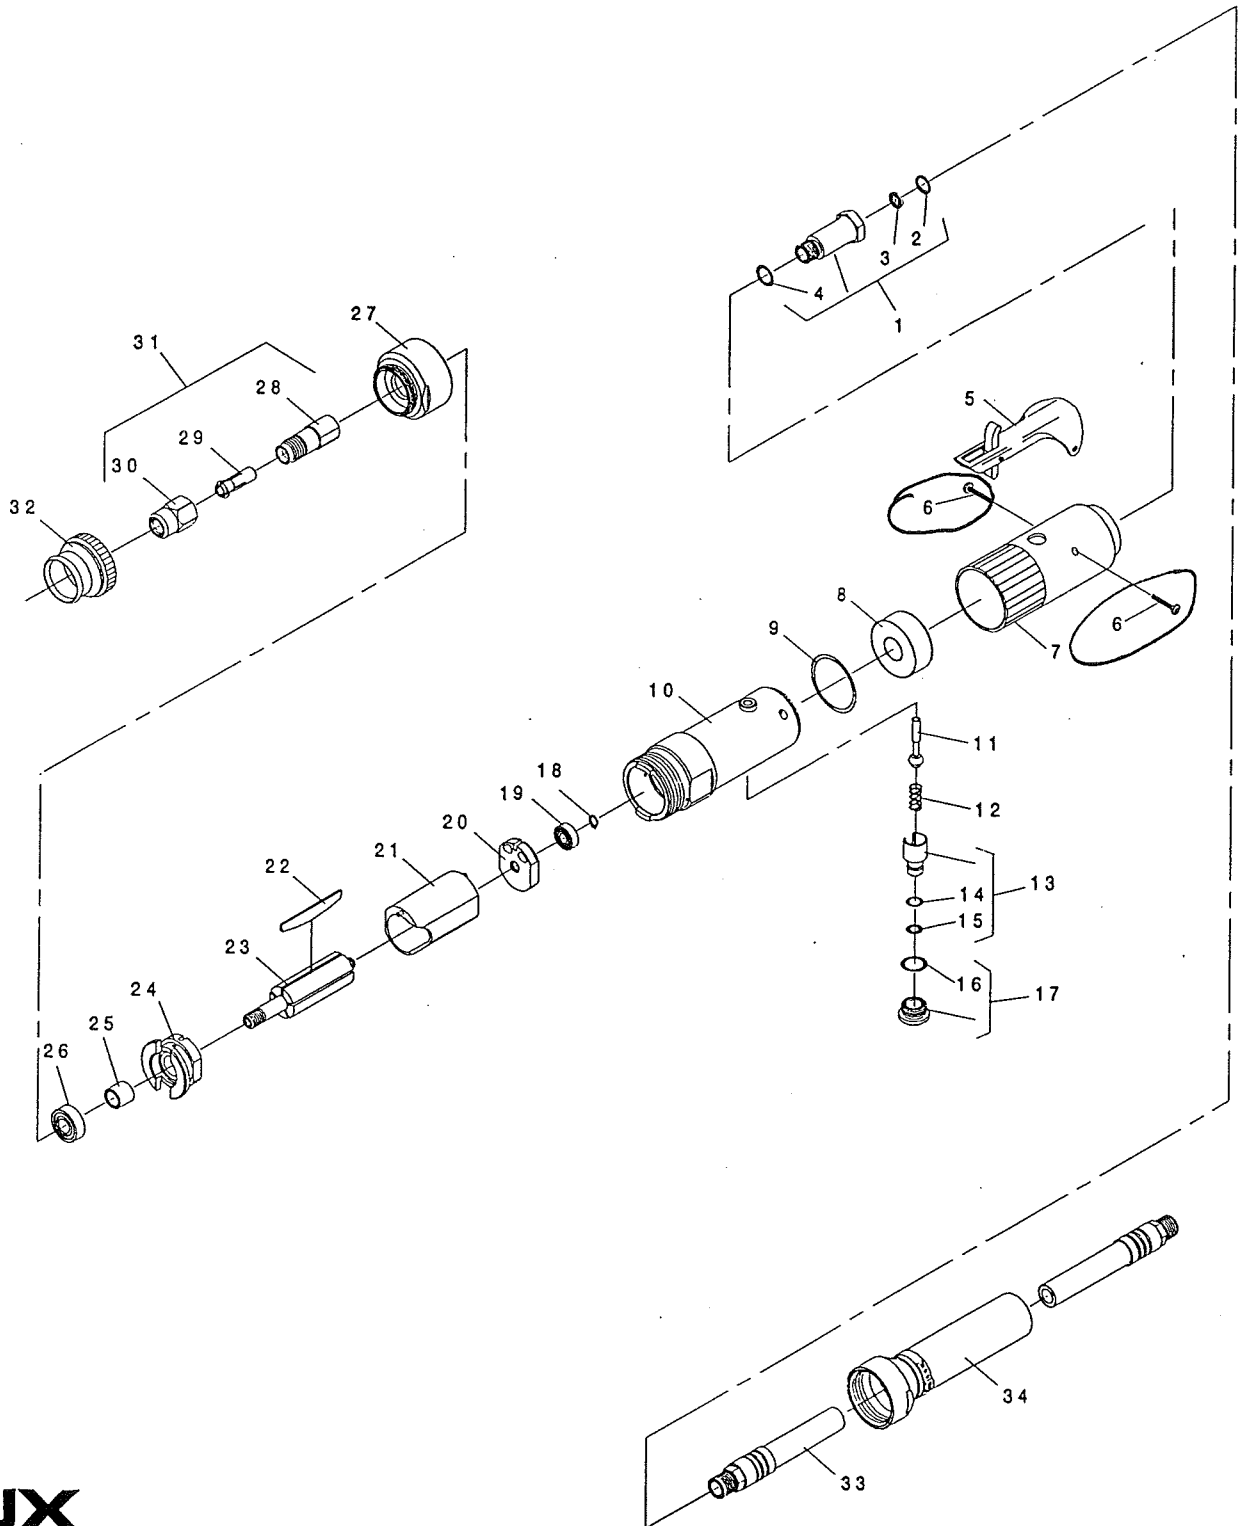

# PARTS LIST FOR 1962 DIE GRINDER (SERIAL "B")

FORM NO. A755B  
DATED 1/91

**SIoux**  
**TOOLS INC.**

2901 FLOYD BOULEVARD ■ SIOUX CITY, IOWA 51102-0507 ■

# PARTS LIST FOR 1962 DIE GRINDER (SERIAL "B")

Fig. No.	Part No.	Name
1	54837	Adaptor—Intake
2	21541	Ring—Retaining
3	30463	Screen
4	14312	Ring—"O"
5	63258	ASS'Y Lever
6	65499	Screw—Pan Hd (Selftap) (#6—32 x 3/4 Long)(2)*
7	04042	Cover—Housing
8	40116	Material—Exhaust
9	14313	Ring—"O"
10	64036	Housing
11	63241	Ass'y—Valve
12	21427	Spring
13	54843	Speed—Control
14	14394	Ring—"O"
15	14291	Ring—"O"
16	54844	Retainer—Speed Control
17	14309	Ring—"O"
18	21491	Ring—Retaining
19	10230	Bearing—Ball
20	10552	End Plate—Rear
21	64057	Cylinder
22	63192	Vane (Set of 5)
23	54854	Rotor
24	65380	End Plate—Front
25	54850	Spacer—Rotor
26	10257	Bearing—Ball
27	65379	Ring—Lock
28	21096	Body—Collet
29	44440	Collet—1/4"
30	21097	Nut—Collet
31	43340	Chuck—1/4" Collet Complete
32	44489	Deflector <span style="border: 1px solid black; display: inline-block; width: 50px; height: 15px; vertical-align: middle;"></span> Remote
33	1376	Hose—Leader <span style="border: 1px solid black; display: inline-block; width: 50px; height: 15px; vertical-align: middle;"></span> Exhaust
34	63355	Ass'y—Exhaust Hose

30465 Wrench—9/16"  
30466 Wrench—11/16"

\* Order Quantity As Needed

Furnish Catalog, Serial and Model Number When Ordering Parts

**SIOUX  
TOOLS INC.**

2901 FLOYD BOULEVARD ■ SIOUX CITY, IOWA 51102-0507 ■

30465 Wrench—9/16"

30466 Wrench—11/16"

\* Order Quantity As Needed

Furnish Catalog, Serial and Model Number When Ordering Parts