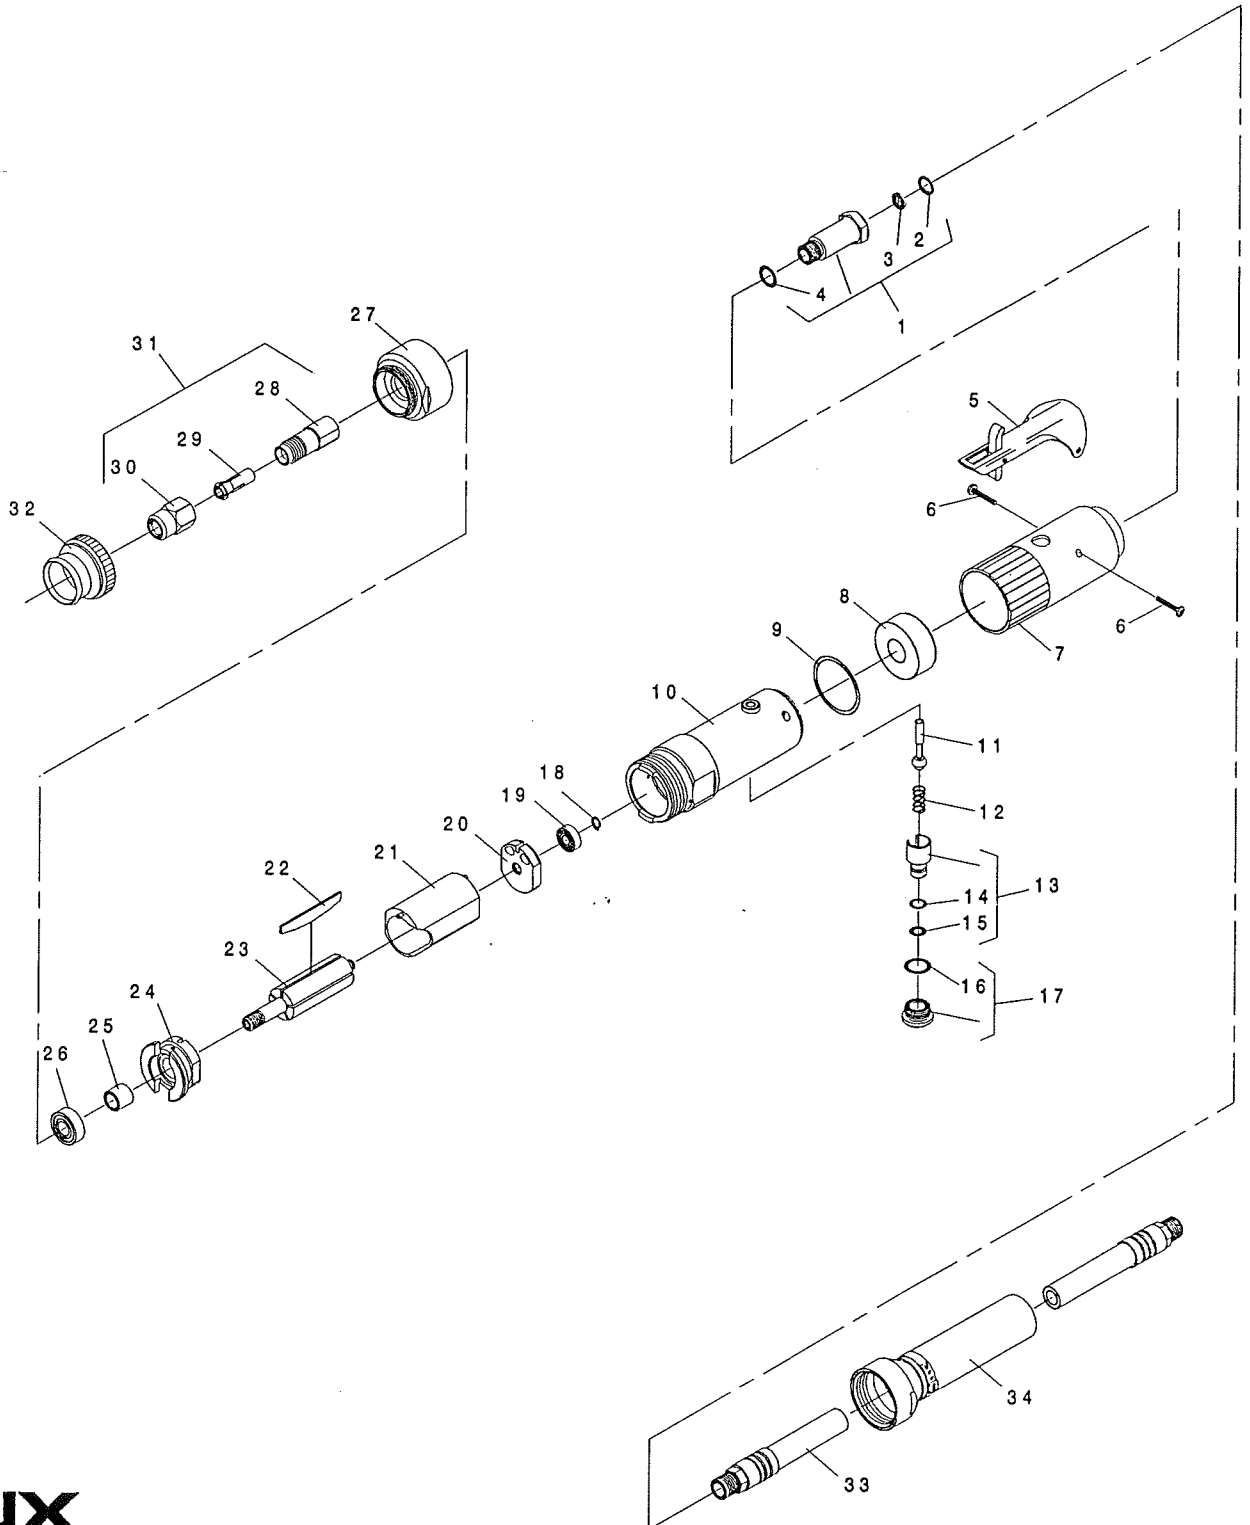

PARTS LIST FOR 1962 DIE GRINDER (SERIAL "B")

FORM NO. A755B
DATED 1/91

SIoux
TOOLS INC.

2901 FLOYD BOULEVARD ■ SIOUX CITY, IOWA 51102-0507 ■

PARTS LIST FOR 1962 DIE GRINDER (SERIAL "B")

Fig. No.	Part No.	Name
1	54837	Adaptor—Intake
2	21541	Ring—Retaining
3	30463	Screen
4	14312	Ring—"O"
5	63258	Ass'y—Lever
6	65499	Screw—Pan Hd (Selftap)(#6—32 x 3/4 Long)(2)*
7	04042	Cover—Housing
8	40116	Material—Exhaust
9	14313	Ring—"O"
10	64036	Housing
11	63241	Ass'y—Valve
12	21427	Spring
13	54843	Speed—Control
14	14394	Ring—"O"
15	14291	Ring—"O"
16	54844	Retainer—Speed Control
17	14309	Ring—"O"
18	21491	Ring—Retaining
19	10230	Bearing—Ball
20	10552	End Plate—Rear
21	64057	Cylinder
22	63192	Vane (Set of 5)
23	54854	Rotor
24	65380	End Plate—Front
25	54850	Spacer—Rotor
26	10257	Bearing—Ball
27	65379	Ring—Lock
28	21096	Body—Collet
29	44440	Collet—1/4"
30	21097	Nut—Collet
31	43340	Chuck—1/4" Collet Complete
32	44489	Deflector Remote
33	1376	Hose—Leader Exhaust
34	63355	Ass'y—Exhaust Hose

30465 Wrench—9/16"

30466 Wrench—11/16"

* Order Quantity As Needed

Furnish Catalog, Serial and Model Number When Ordering Parts

SIoux TOOLS INC.

2901 FLOYD BOULEVARD ■ SIOUX CITY, IOWA 51102-0507 ■

PRINTED IN U.S.A.