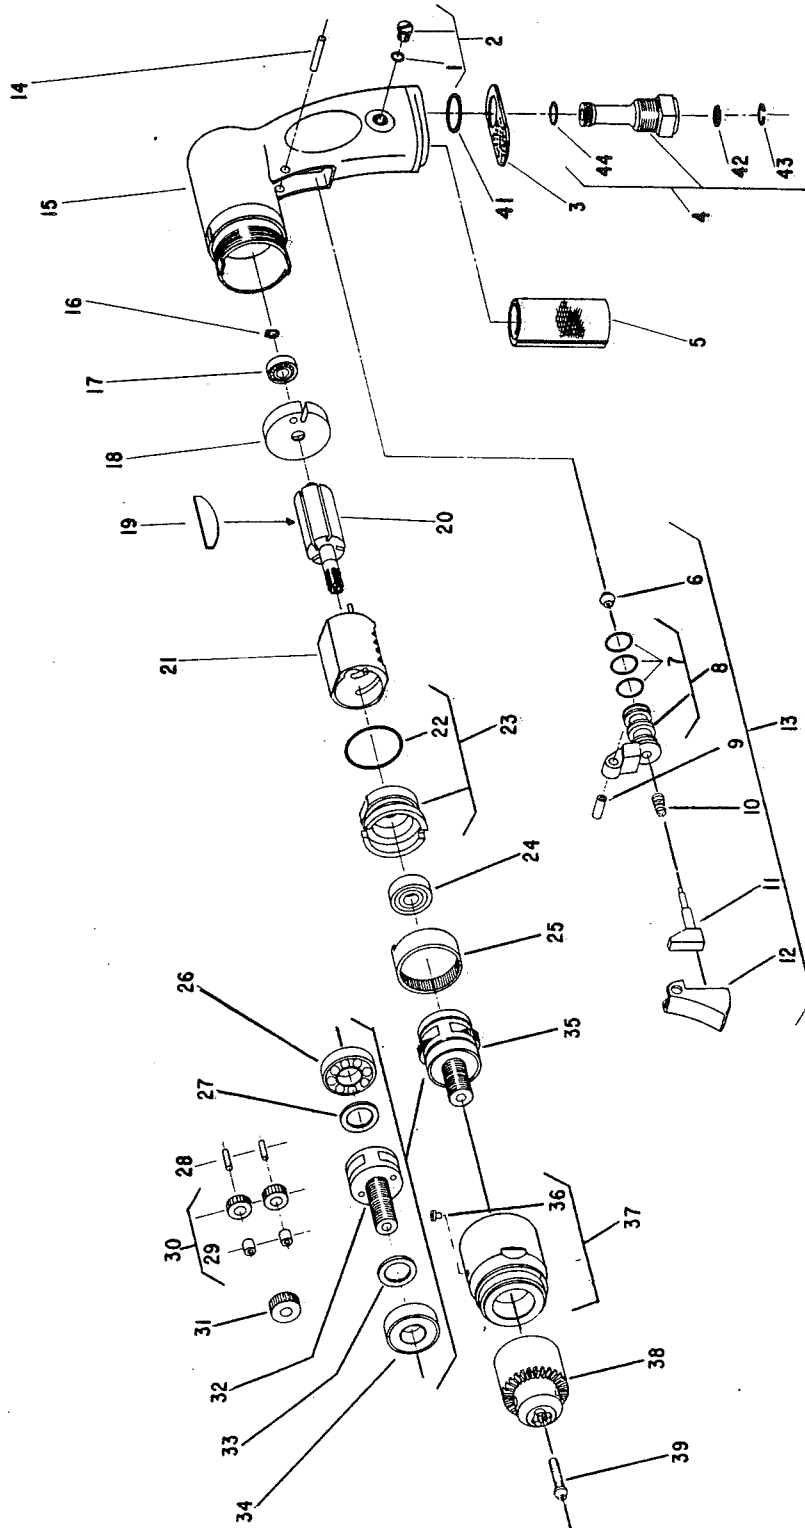

Furnish Catalog and Serial Number When Ordering Parts

SIoux TOOLS INC.

2901 FLOYD BOULEVARD ■ SIOUX CITY, IOWA 51102 ■

Parts List for No's. 1450HP, 1452HP, 1454HP, 1456 AIR DRILLS

Fig- ure	Part No.	Name	Fig- ure	Part No.	Name
1	14369	Ring-"O"	26	10203	Bearing - Ball
2	44253	Oiler Screw & "O" Ring	27	25439	Washer
3	35604	Screen - Exhaust	28	30062	Pin (2)
4	63193	Adaptor - Inlet (Includes Fig. 41)	29	10040	Bearing - Needle (2)*
5	14177	Pad - Silencing	30	19331	Assy. - Gear & Bearing (2)* (1456)
6	04205	Valve		19317	Assy. - Gear & Bearing (2)* (1450HP, 1454HP)
7	14312	Ring - "O" (3)*		19314	Assy. - Gear & Bearing (2)* (1452HP)
8	63191	Assy. - Valve Body & "O" Rings	31	19247	Gear - Pinion (1456)
9	44754	Bushing	32	22685	Spindle - Chuck (1456)
10	21401	Spring		22663	Spindle - Chuck (1450HP, 1454HP)
11	63194	Assy. - Valve (Incls. Fig. 6)		22604	Spindle - Chuck (1452HP)
12	14180	Assy. - Trigger	33	25987	Washer
13	63190	Assy. - Teasing Throttle Valve	34	10221	Bearing - Ball
14	30322	Pin - Groove	35	63185	Assy. - Planetary Reduction (1456)
15	63188	Assy. - Handle (Incl. Fig's. 1-15, 41, 42, 43, 44)		43749	Assy - Planetary Reduction (1450HP, 1454HP)
16	21491	Ring - Retainer		33617	Assy - Planetary Reduction (1452HP)
17	10230	Bearing - Ball	36	30375	Fitting - Grease
18	10545	End Plate - Upper	37	54869	Case - Gear
19	63192	Assy. - Rotor Valve (Set of 5)	38	21077	Chuck - 1/4" (1456)
20	54798	Rotor (1456)		21000	Chuck - 1/4" (1450HP, 1452HP)
	54860	Rotor (1450HP, 1454HP)		30000	Key - Chuck (1456, 1450HP, 1452HP)
	54861	Rotor (1452HP)		21116	Chuck - 3/8" (1454HP)
21	54962	Assy. - Cylinder & Pins		30002	Key - Chuck (1454HP)
22	14342	Ring - "O"	39	06602	Screw (1456)
23	13285	Assy. - Lower End Plate	41	14281	Ring - "O"
24	10220	Bearing - Ball	42	30463	Screen
25	19160	Gear - Ring	43	21541	Ring - Retainer
			44	14312	Ring - "O"