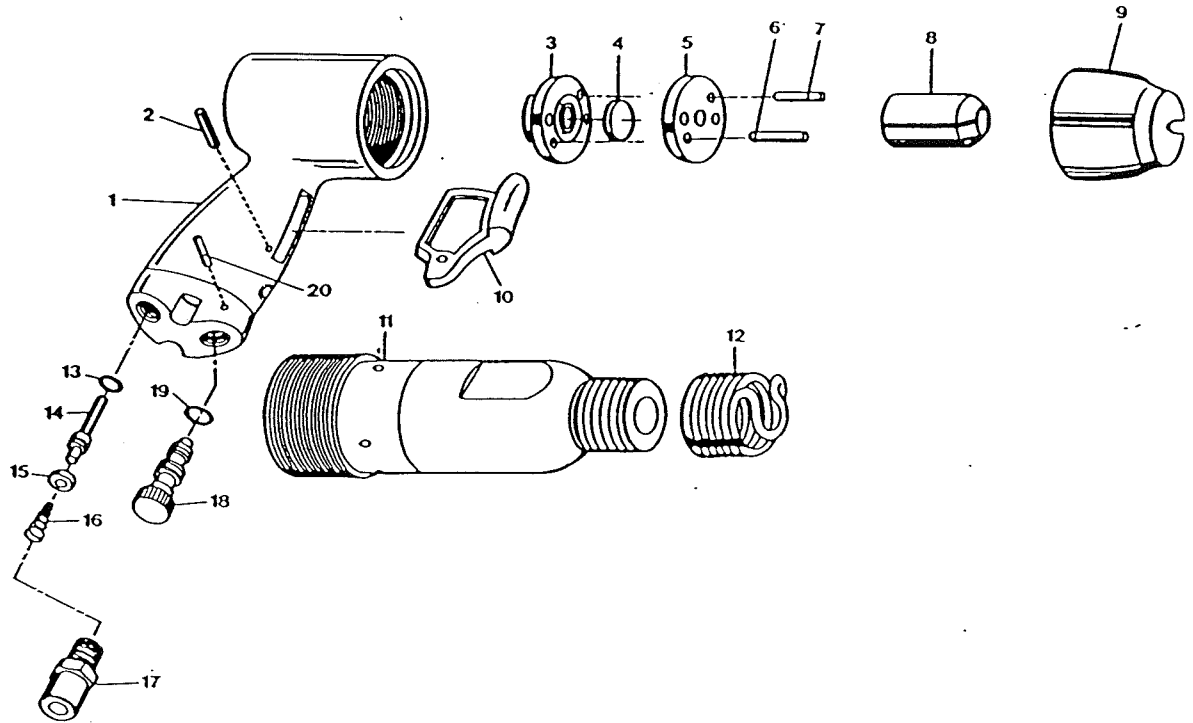

NOTE: Parts are no longer available for this tool.

The manual will continue on the next page.

Parts List for No. 7050 High Speed Slugger

Form A715B
Dated 9/85

Fig- ure	Part No.	Name	Fig- ure	Part No.	Name
1	1J511	Handle	11	1J512	Cylinder
2	1J037	Roll Pin	12	2207	Quick Change Retainer
3	1J514	Valve Case	13	1J173	Valve Stem "O" Ring
4	1J515	Valve Disc	14	1J449A	Valve Stem
5	1J516	Valve Case Lid Front	15	1J449B	Valve
6	1J517A	Dowel Pin (5mm)	16	1J051	Throttle Valve Spring
7	1J517B	Dowel Pin (6mm)	17	1J052	Inlet Bushing
8	1J513	Piston	18	1J047	Air Regulator
9	1J519	Exhaust Deflector	19	1J046	Air Regulator "O" Ring
10	1J040	Throttle Lever	20	1J037	Roll Pin

Furnish Catalog, Serial and Model Number When Ordering Parts

This pdf incorporates the following model numbers:

7050