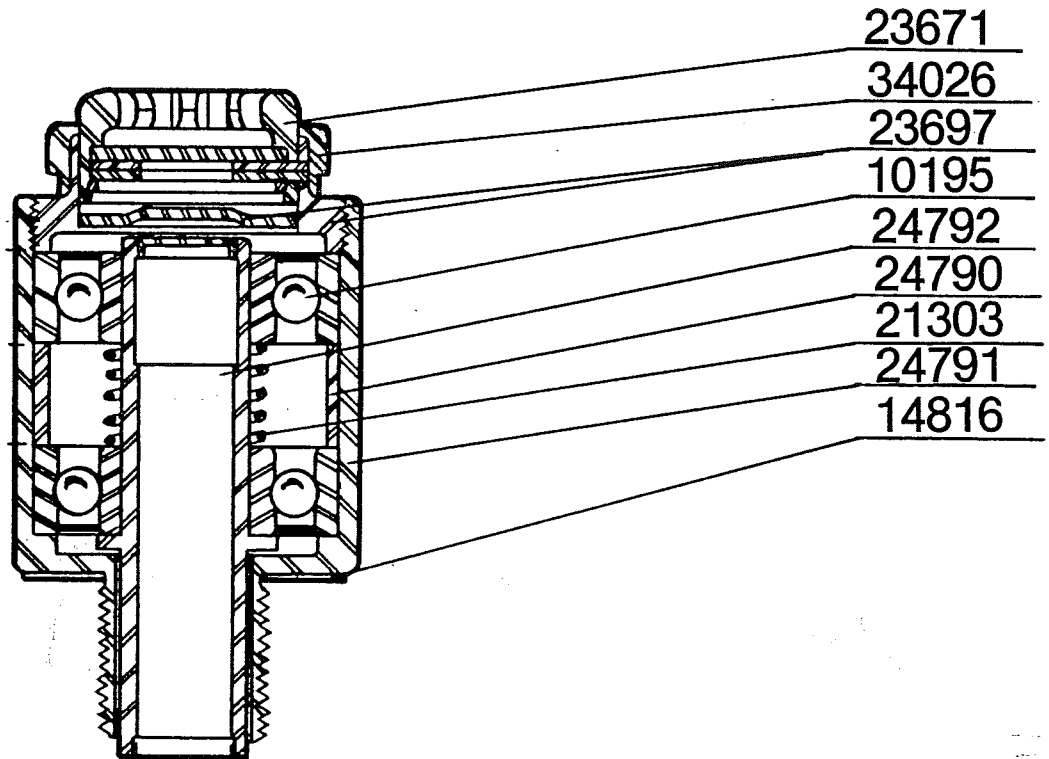

NOTE: Parts are no longer available for this tool.

The manual will continue on the next page.

SIoux
TOOLS INC.

2901 FLOYD BOULEVARD ■ SIOUX CITY, IOWA 51102 ■

Form A685
Dated 8-81

1674-5

10195	Bearings
14816	Washer
21303	Spring
23671	Socket
23679	Socket Adaptor
24790	Spacer
24791	Arbor
24792	Sleeve
34026	Collar

This pdf incorporates the following model numbers:

1674-5