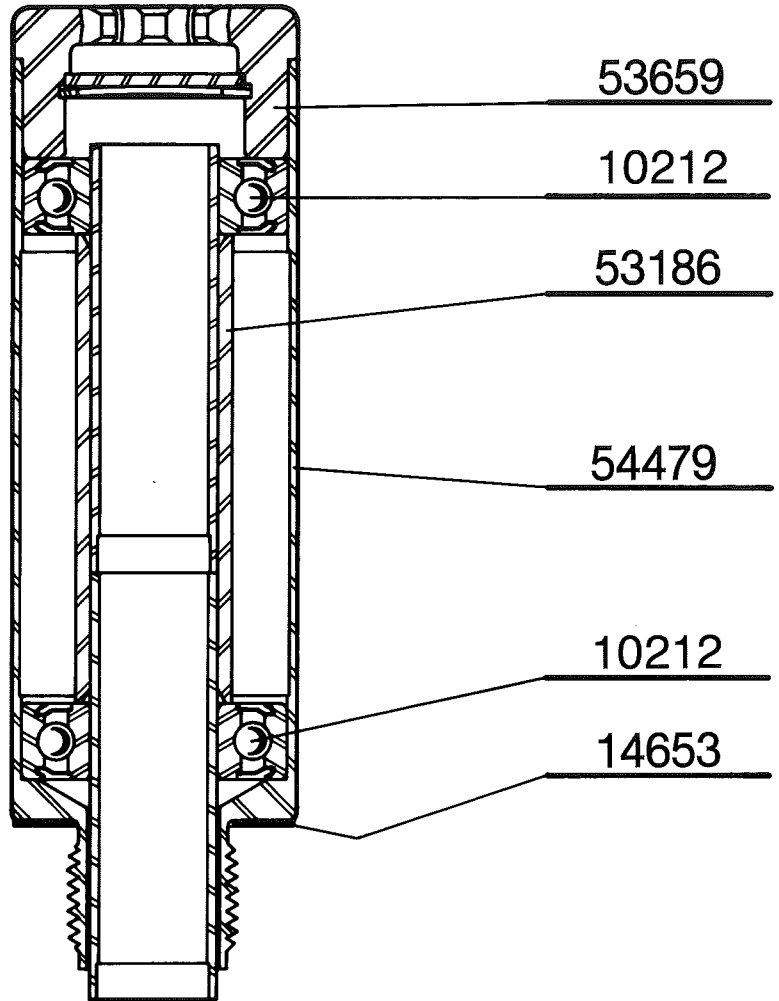

NOTE: Parts are no longer available for this tool.

The manual will continue on the next page.

SIoux
TOOLS INC.

2901 FLOYD BOULEVARD ■ SIOUX CITY, IOWA 51102 ■

Form A684
Dated 6/90

1703

- 10212 Bearings
- 14653 Washer
- 53186 Sleeve
- 53659 Spline Cap
- 54409 Arbor

This pdf incorporates the following model numbers:

1703