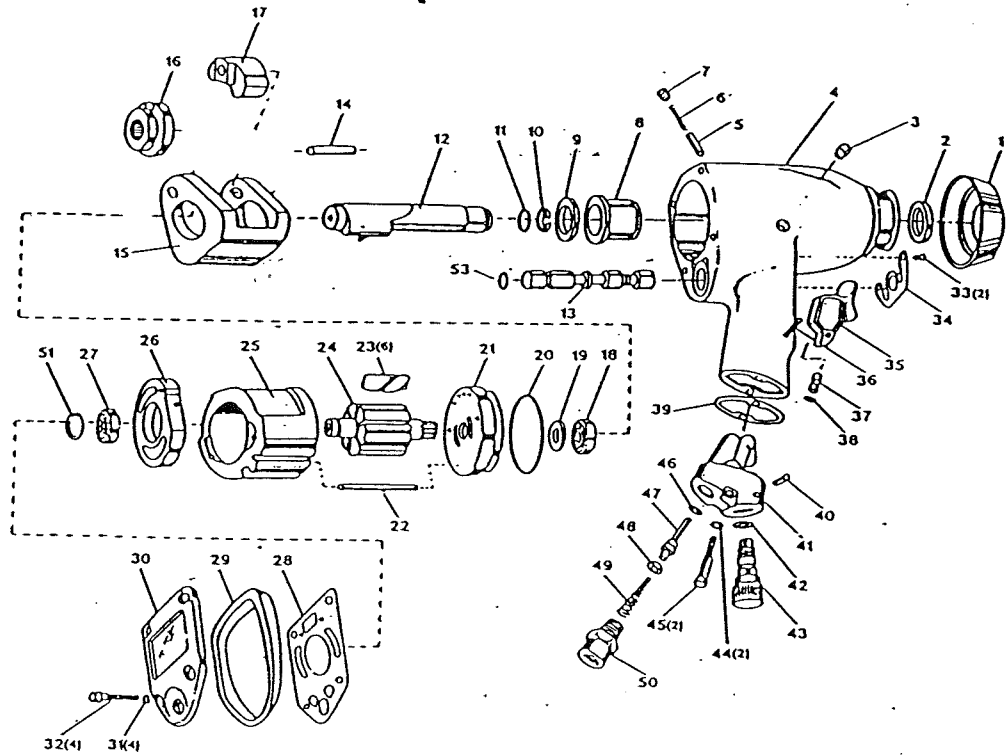

# Parts List for No. 7005 3/8" Impact Wrench

Form A679B  
Dated 9/85

Figure No.	Part No.	Name	Figure No.	Part No.	Name
1	1J579	Rubber Nose Guard	28	1J421	Gasket
2	1J216	Oil Seal	29	1J422	Housing Band
3	1J396	Oiler Screw	30	1J423	Head Cover
4	1J397	Motor Housing	31	1J006	Spring Washer (4)
5	1J398	Reverse Valve Pin	32	1J005	Set Screw (4)
6	1J399	Reverse Valve Spring	33	1J424	Screw (2)
7	1J400	Set Screw	34	1J425	Exhaust Cove
8	1J211	Housing Bushing	35	1J040	Throttle Lever
9	1J209	Hammer Cage Bushing	36	1J037	Pin
10	1J210	Socket Ret. Ring	37	1J038	Push Pin
11	1J429	"O" Ring	38	1J039	"O" Ring
12	1J208	Anvil	39	1J043	Gasket
13	1J406	Reverse Valve	40	1J037	Pin
14	1J207	Hammer Cage Pin	41	1J044	Valve Block
15	1J206	Hammer Cage	42	1J046	"O" Ring
16	1J205	Cam	43	1J047	Regulator Valve
17	1J204	Dog	44	1J053	Spring Washer (2)
18	10241	Ball Bearing	45	1J054	Set Screw (2)
19	1J412	Oil Seal	46	14369	"O" Ring
20	1J413	"O" Ring	47	1J049	Throttle Valve
21	1J414	Front End Plate	48	1J050	"O" Ring Retainer
22	1J415	Motor Pin	49	1J051	Throttle Valve Spring
23	1J391	Rotor Blade (6)	50	1J052	Thread Sleeve
24	1J198	Rotor	51	1J580	Retainer Ring
25	1J199	Cylinder	53	1J582	"O" Ring
26	1J196	Rear End Plate	Items Not Shown		
27	10256	Ball Bearing	1J581	Reverse Valve Bushing	

Furnish Catalog, Serial and Model Number When Ordering Parts

\*Order Quantity As Needed

**DISTRIBUTED BY SIOUX TOOLS INC.**

2901 FLOYD BOULEVARD ■ SIOUX CITY, IOWA 51102 ■

This pdf incorporates the following model numbers: