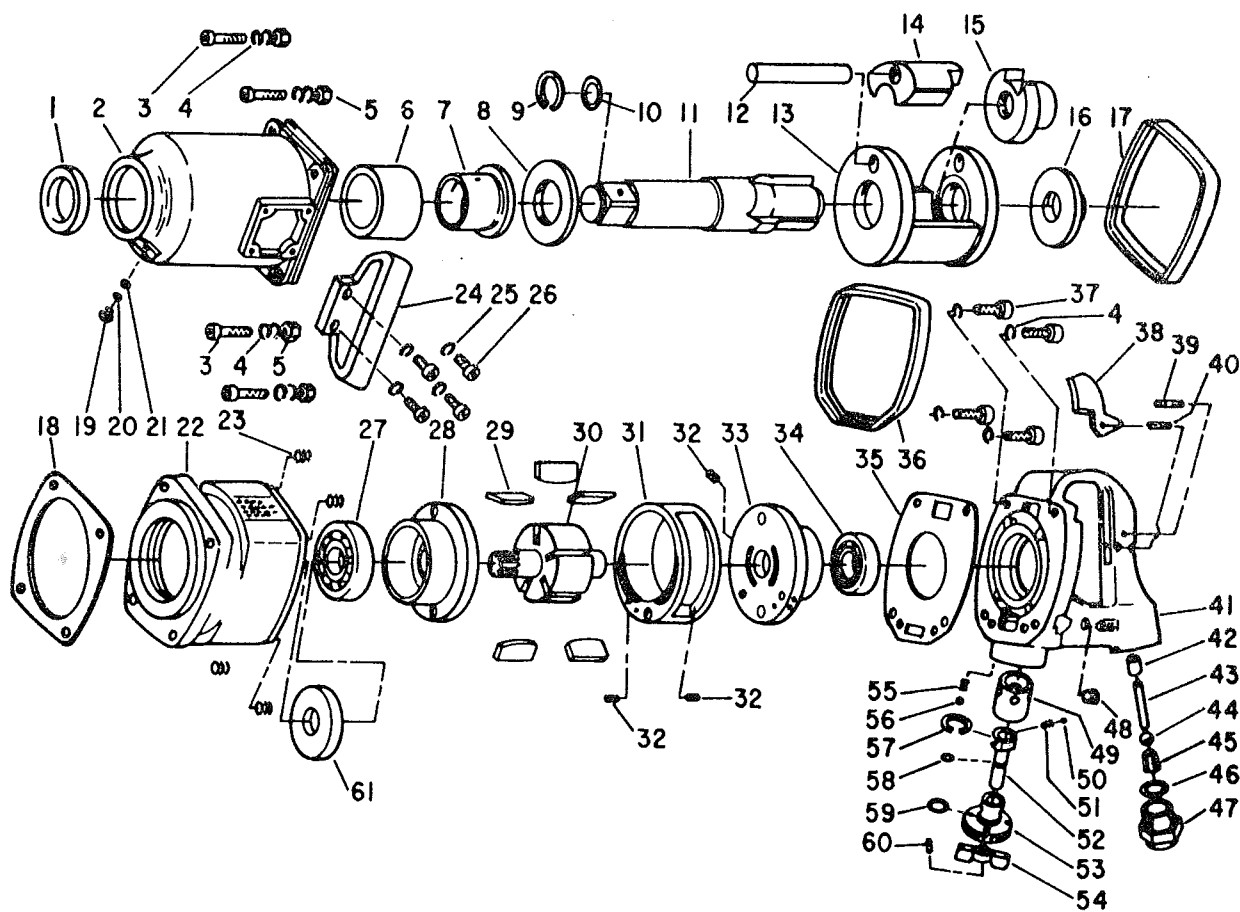

NOTE: Parts are no longer available for this tool.

The manual will continue on the next page.

Parts List For No. 7020 1" AIR IMPACT WRENCH [SER. #600 & UP]

Furnish Catalog and Serial Number When Ordering Parts

Parts List For No. 7020 1" AIR IMPACT WRENCH

[SER. #600 & UP]

Furnish Catalog, Serial and Model Number When Ordering Parts

Fig- ure	Part No.	Name	Fig- ure	Part No.	Name
1.	1J220	Seal-Oil	32.	1J251	Pin-Spring (5 mmx10) (3)*
2.	1J221	Case-Hammer	33.	1J252	End Plate-Rear
3.	1J222	Bolt-Hex. Socket (M8x35) (4)*	34.	1J253	Bearing-Ball
4.	1J223	Washer-Spring (8 mm) (12)*	35.	1J254	Gasket-Motor Case (Rear)
5.	1J224	Nut-Hex. (M8) (4)*	36.	1J255	Ring-Protection (Rear)
6.	1J225	Bushing-Fixed	37.	1J256	Bolt-Hex. Socket (M8x22) (4)*
7.	1J226	Bushing-Hammer Case	38.	1J257	Lever-Throttle
8.	1J227	Washer-Thrust	39.	1J258	Pin-Spring (4 mmx28)
9.	1J228	Ring-retainer	40.	1J259	Pin-Spring (4 mmx22)
10.	1J229	Ring-"O"	41.	1J260	Frame-Handle
11.	1J230	Anvil	42.	1J261	Bushing-Throttle
12.	1J231	Pin-Hammer	43.	1J262	Pin-Throttle
13.	1J232	Frame-Hammer	44.	1J263	Ball (1/2" Dia.)
14.	1J233	Hammer	45.	1J264	Spring-Conical
15.	1J234	Driver	46.	1J265	Ring-"o"
16.	1J235	Spacer	47.	1J266	Bushing-Air Inlet
17.	1J236	Ring-Protection (Front)	48.	1J267	Plug-Oil (1/8" P.T.)
18.	1J237	Gasket-Motor Case (Front)	49.	1J268	Bushing-Valve
19.	1J238	Screw-Oil Plug	50.	1J269	Ball-Steel (1/8" Dia.)
20.	1J239	Washer-Tooth	51.	1J270	Spring (3 mmx10)
21.	1J240	Ring-"O"	52.	1J271	Valve-Reversing
22.	1J241	Case-Motor	53.	1J272	Valve-Adjustment
23.	1J242	Insert-Helical (M8x12) (4)*	54.	1J273	Lever-Reversing
24.	1J243	Handle-"D" Type	55.	1J274	Spring (4 mmx8)
25.	1J244	Washer-Spring (6 mm) (4)*	56.	1J275	Ball-Steel (4 mm)
26.	1J245	Bolt-Hex. Socket (M6x15) (4)*	57.	1J276	Ring-Stop
27.	1J246	Bearing-Ball	58.	1J277	Ring
28.	1J247	End Plate-Front	59.	1J278	Ring-"O"
29.	1J248	Vane-Rotor (Set of 5)	60.	1J279	Pin-Spring (3 mmx18)
30.	1J249	Rotor	61.	1J280	Base-Bearing
31.	1J250	Cylinder			