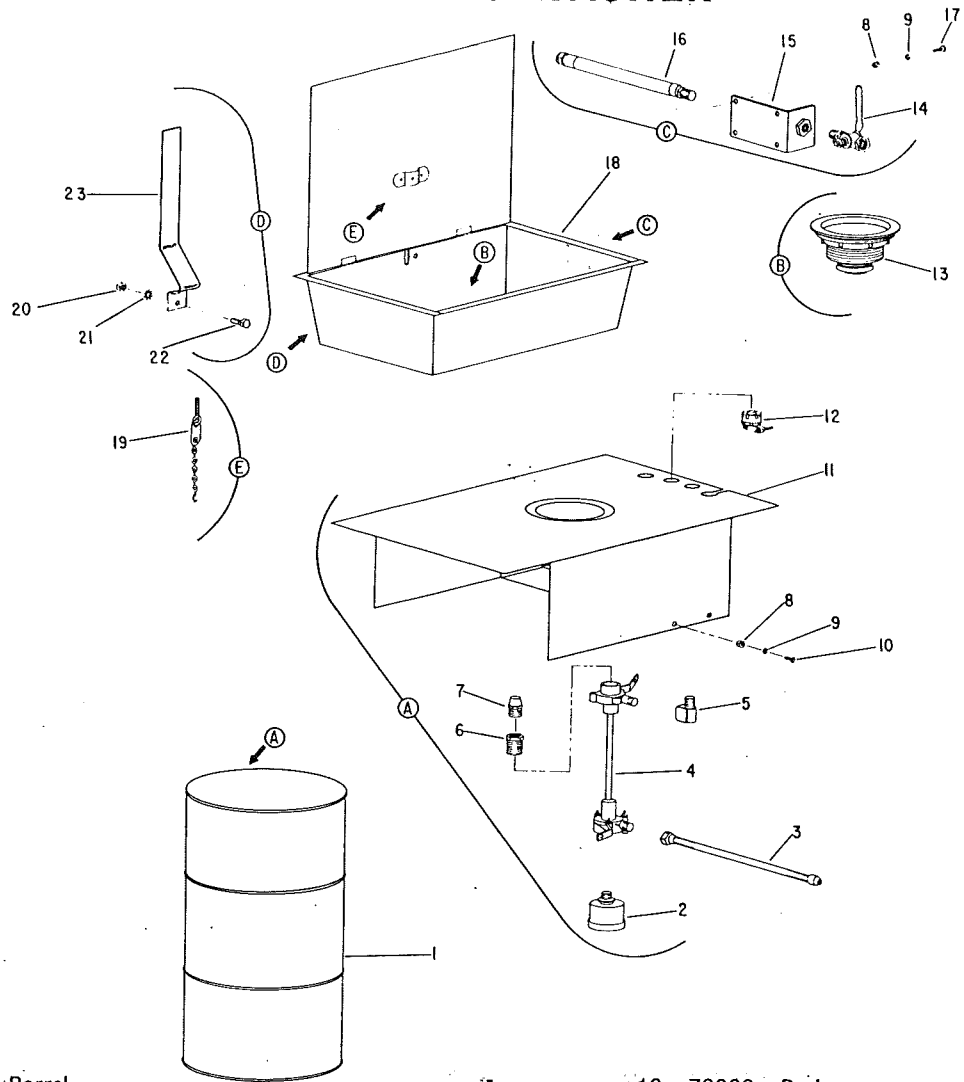

# Parts List for 701 PARTS WASHER

- 1 72000 Barrel
- 2 72001 Filter
- 3 72002 Hose—Flex
- 4 40065 Pump/Motor Assy.
- 5 72004 Elbow
- 6 72005 Bushing—Pipe
- 7 72006 Silencer
- 8 09464 Nut #10—24 (6) \*
- 9 09726 Washer—Lock #10 (6) \*
- 10 07205 Screw #10—24 x 3/8" (2) \*
- 11 72007 Bracket—Pump Mounting
- 12 72008 Connector

- 13 72009 Drain
- 14 40064 Off—On Valve
- 15 72011 Bracket—Air Hose
- 16 72012 Hose—Air
- 17 07232 Screw #10—24 x 1/2" (4) \*
- 18 72013 Tub—Wash
- 19 72014 Chain
- 20 09495 Nut 1/4"—20
- 21 09748 Washer—Lock 1/4"
- 22 08279 Screw 1/4"—20 x 1/2"
- 23 72015 Bracket—Lid

\* Order Quantity As Needed

**SIoux  
TOOLS INC.**

2901 FLOYD BOULEVARD ■ SIOUX CITY, IOWA 51102 ■

This pdf incorporates the following model numbers:

701