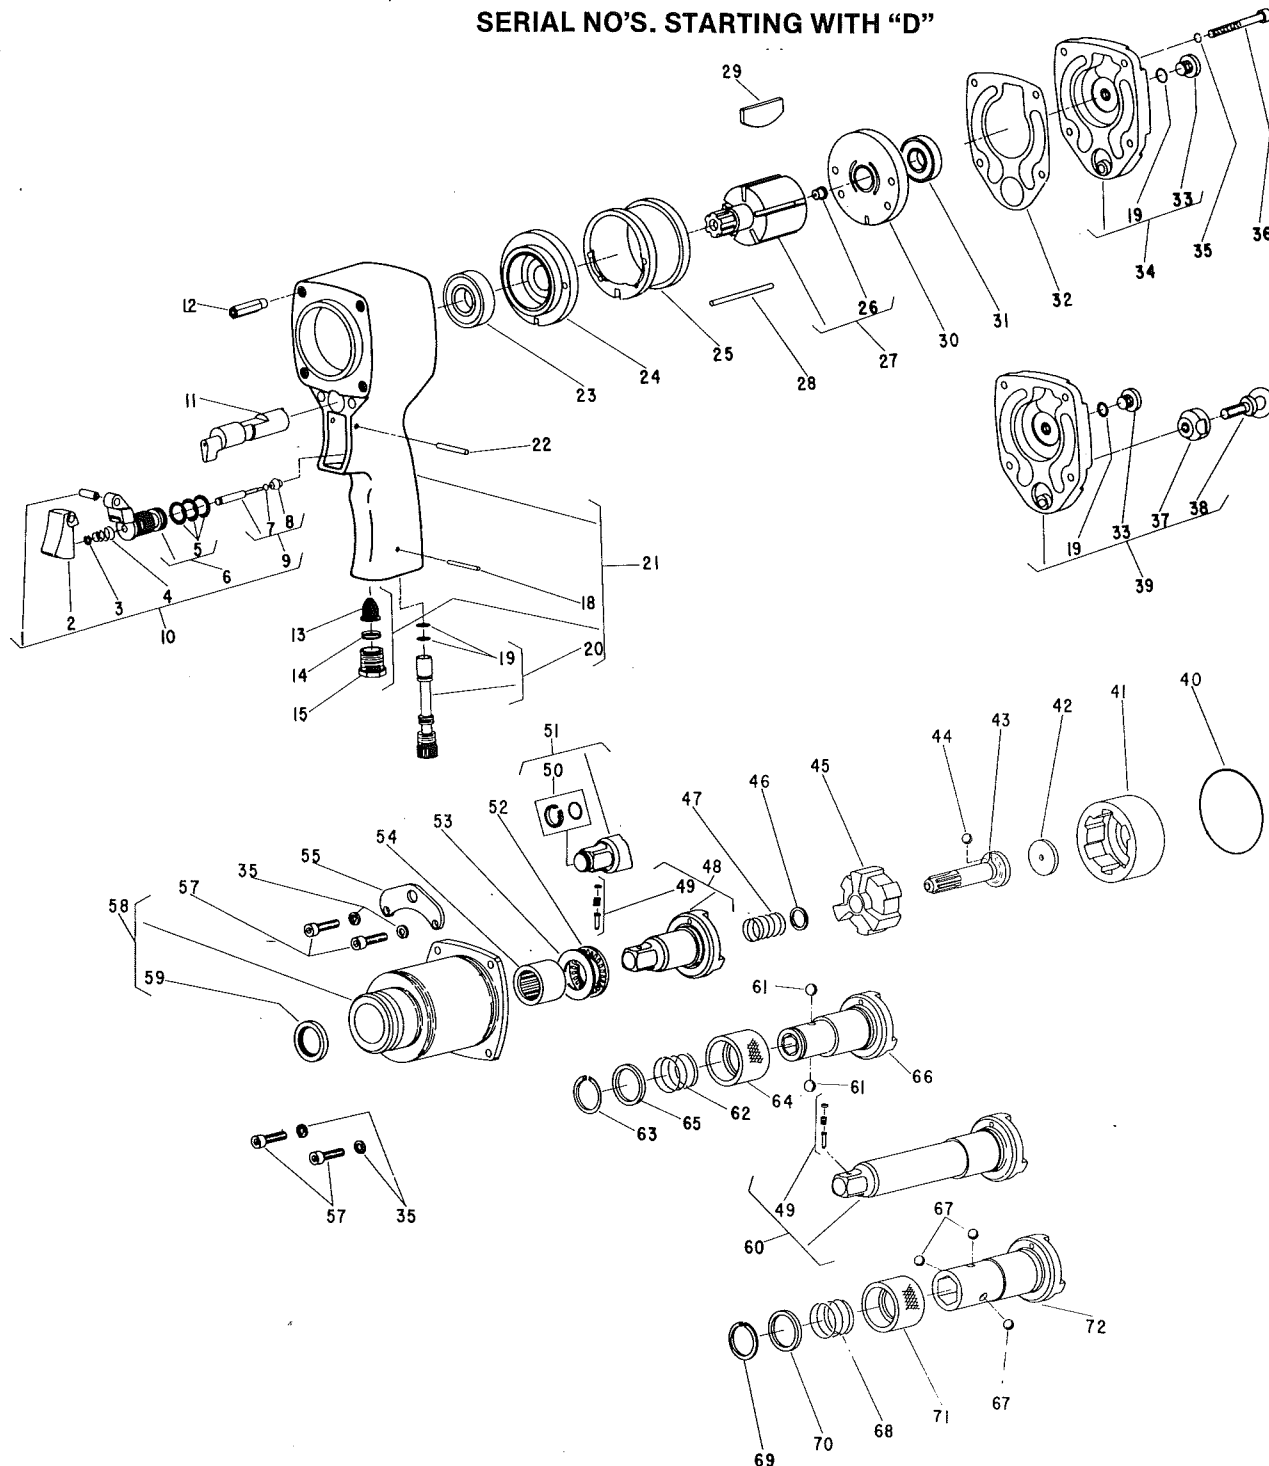

Furnish Catalog and Serial Number When Ordering Parts

Parts List for 4034, 4034B, 4034C, 4034D, 4034F, 4036, 4036B Air Impact Wrenches And 4034E, 4036D Screw Drivers

SERIAL NO'S. STARTING WITH "D"

Fig- ure	Part No.	Name	Fig- ure	Part No.	Name
1	44754	Bushing	40	04223	Ring—"O"
2	14087	Trigger	41	54648	Driver
3	21542	Ring-Retainer	42	54646	Washer—Thrust
4	21401	Spring-Valve	43	54767	Cam
5	14312	Ring—"O" (3)*	44	10324	Ball—Steel
6	53258	Ass'y.—Valve Seat & "O" Rings	45	54651	Hammer
7	35311	Washer	46	54819	Washer (Set of 2)
8	14325	Valve	47	21410	Spring
9	53296	Ass'y.—Valve	48	54760	Anvil (4034)
10	53184	Ass'y.—Throttle Valve		54789	Anvil (4034F)
11	11575	Valve—Reversing		54763	Anvil (4036)
12	44199	Insert (4)*	49	43890	Ass'y.—Socket Retainer (4034, 4034B, 4034F)
13	33993	Screen—Air		43891	Ass'y.—Socket Retainer (4036 (4036B)
14	21417	Spring	50	53508	Ass'y.—Socket Retainer (4034C), (4034D)
15	44100	Bushing—Reducing	51	54758	Anvil (4034C)
18	30219	Pin—Roll		54759	Anvil 3 " Ext. (4034D)
19	14291	Ring—"O" (3)*	52	10321	Bearing—Needle Thrust
20	53098	Ass'y.—Regulator	53	10035	Race—Thrust
21	53929	Ass'y.—Housing (Incl's Fig. 12) (4034 Series)	54	10051	Bearing—Roller (All Except 4036D)
	53950	Ass'y.—Housing (Incl's Fig. 12) (4036 Series)		10071	Bearing—Roller (4036D)
22	30613	Pin—Groove	55	35062	Bail—Front
23	10247	Bearing—Ball	57	07091	Screw—Soc. Hd. Cap (#10-24X3/4) (4)*
24	53927	End Plate—Front	58	53926	Ass'y.—Hammer Case, (Incl's Fig. 54) (All Except 4036D)
25	54674	Cylinder		53954	Ass'y.—Hammer Case (Incl's Fig. 54) (4036D)
26	30356	Fitting—Grease	59	30661	Seal (All Except 4036D)
27	54673	Rotor		30768	Seal (4036D)
28	54695	Pin—Alignment	60	54761	Anvil 3 " Ext. (4034B)
29	43027	Vane—Rotor (Set of 5)		54764	Anvil 3 " Ext. (4036B)
30	53928	End Plate—Rear	61	10324	Ball—Steel (4034E) (2)*
31	10203	Bearing—Ball	62	21414	Spring (4034E)
32	14795	Gasket	63	21526	Ring—Retainer (4034E)
33	08649	Screw	64	34455	Retainer—Ball (4034E)
34	53094	Ass'y.—Back Cap	65	34456	Ring—Guide (4034E)
35	09726	Washer—Lock #10 (8)*	66	54762	Anvil—7/16 Hex (4034E)
36	07094	Screw—Soc.Hd. Cap #10 -- 24x1-3/4 (4)*	67	10299	Ball—Steel (4036D) (3)*
37	54135	Nut—Vertical Bail	68	21426	Spring (4036D)
38	30665	Bail—Vertical	69	21527	Ring—Retainer (4036D)
39	53150	Ass'y.—Housing Cap	70	44319	Ring—Guide (4036D)
			71	44320	Retainer—Ball (4036D)
			72	54765	Anvil—5/8 Hex (4036D)