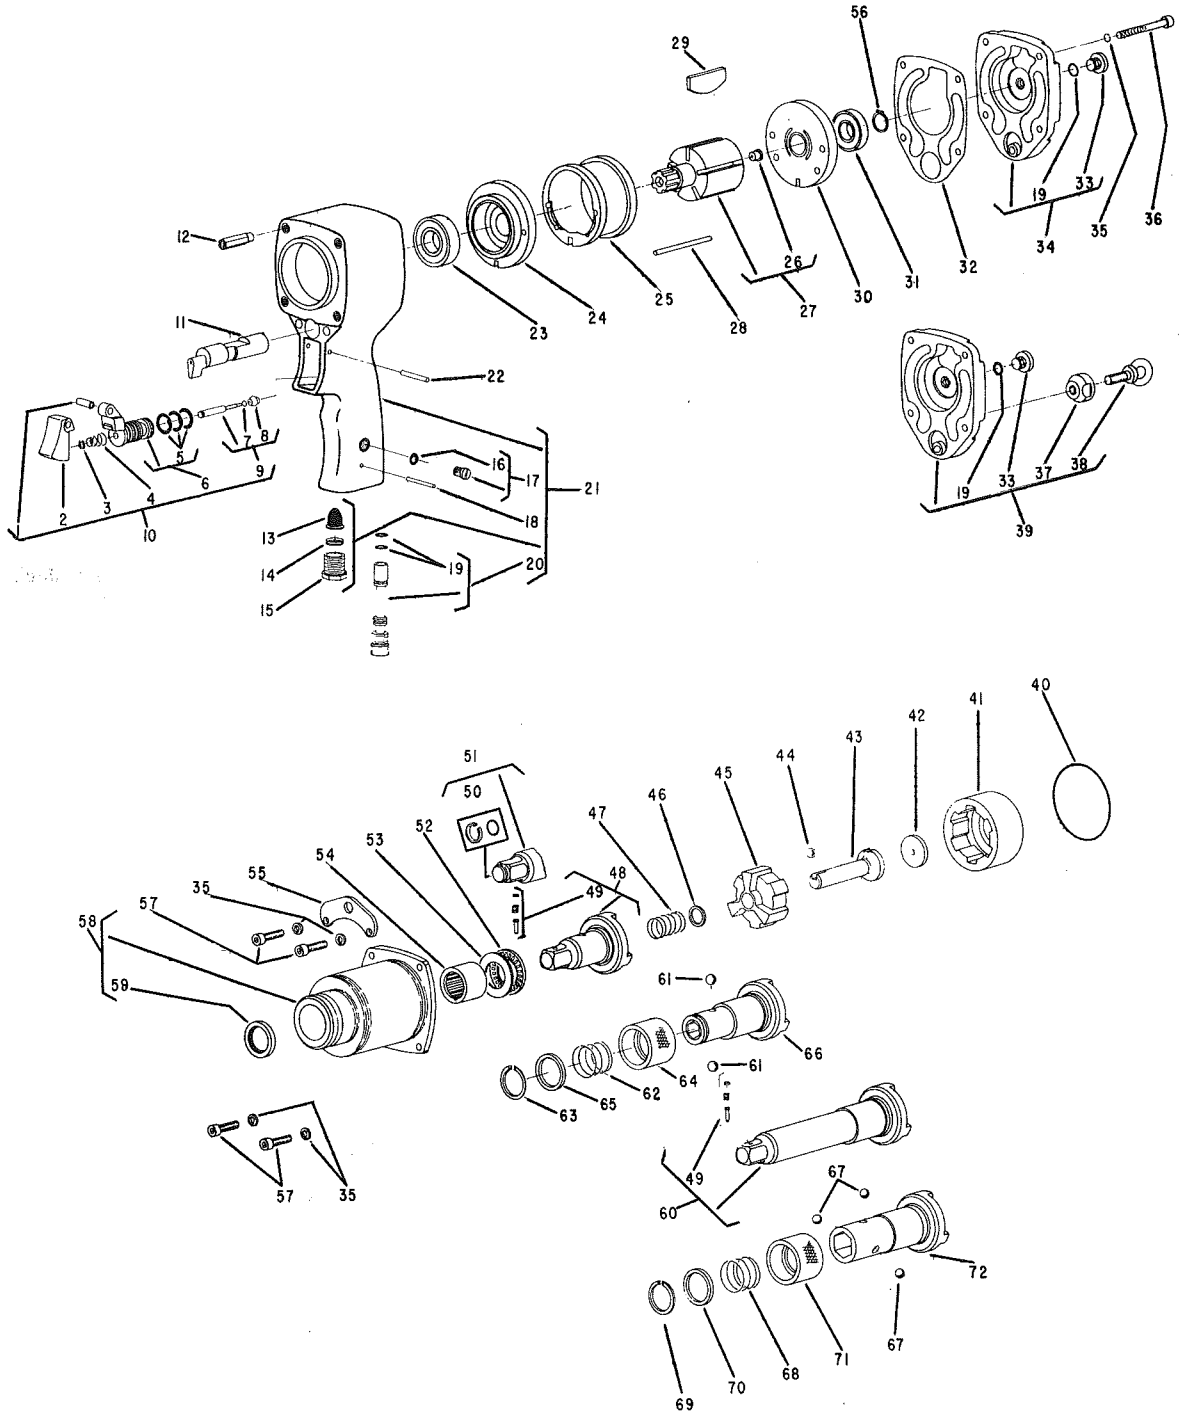

Parts List for 4034, 4034B, 4034C, 4034D, 4036, 4036B Air Impact Wrenches And 4034E, 4036D Screw Drivers

Figure	Part No.	Name
1	44754	Bushing
2	14087	Trigger
3	21542	Ring-Retainer
4	21401	Spring-Valve
5	14312	Ring—"O" (3)*
6	53258	Assy.—Valve Seat & "O" Rings
7	35311	Washer
8	14325	Valve
9	53296	Assy.—Valve
10	53184	Ass'y.—Throttle Valve
11	11575	Valve—Reversing
12	44199	Insert (4)*
13	33993	Screen—Air
14	21417	Spring
15	44100	Bushing—Reducing
16	14369	Ring—"O"
17	43553	Ass'y.—Oiler Screw & "O" Ring
18	30219	Pin—Roll
19	14291	Ring—"O" (3)*
20	53098	Ass'y.—Regulator
21	53929	Ass'y.—Housing (Incl's Fig. 12) (4034 Series)
	53950	Ass'y.—Housing (Incl's Fig. 12) (4036 Series)
22	30613	Pin—Groove
23	10247	Bearing—Ball
24	53927	End Plate—Front
25	54674	Cylinder
26	30356	Fitting—Grease
27	54673	Rotor
28	54695	Pin—Alignment
29	43027	Vane—Rotor (Set of 5)
30	53928	End Plate—Rear
31	10277	Bearing—Ball
32	14795	Gasket
33	08F49	Screw
34	53094	Ass'y.—Back Cap
35	09726	Washer—Lock #10 (8)*
36	07094	Screw—Soc.Hd. Cap #10 — 24x1-3/4 (4)*
37	54135	Nut—Vertical Bail
38	30665	Bail—Vertical
39	53150	Ass'y.—Housing Cap

Figure	Part No.	Name
40	04223	Ring—"O"
41	54648	Driver
42	54646	Washer—Thrust
43	54649	Cam
44	10324	Ball—Steel
45	54651	Hammer
46	54645	Washer
47	21410	Spring
48	53939	Ass'y.—Anvil (4034)
	53934	Ass'y.—Anvil (4036)
49	43890	Ass'y.—Socket Retainer (4034, 4034B)
	43891	Ass'y.—Socket Retainer (4036 (4036B)
50	53508	Ass'y.—Socket Retainer (4034C), (4034D)
51	53937	Ass'y.—Anvil (4034C)
	53938	Ass'y.—Anvil 3" Ext. (4034D)
52	10321	Bearing—Needle Thrust
53	10035	Race—Thrust
54	10051	Bearing—Roller (All Except 4036D)
	10071	Bearing—Roller (4036D)
55	35062	Bail—Front
56	21459	Ring—Retaining
57	07091	Screw—Soc. Hd. Cap (#10-24X3/4) (4)*
58	53926	Ass'y.—Hammer Case, (Incl's Fig. 54) (All Except 4036D)
	53954	Ass'y.—Hammer Case (Incl's Fig. 54) (4036D)
59	30661	Seal (All Except 4036D)
	30768	Seal (4036D)
60	53940	Ass'y.—Anvil 3" Ext. (4034B)
	53935	Ass'y.—Anvil 3" Ext. (4036B)
61	10324	Ball—Steel (4034E) (2)*
62	21414	Spring (4034E)
63	21526	Ring—Retainer (4034E)
64	34455	Retainer—Ball (4034E)
65	34456	Ring—Guide (4034E)
66	54702	Anvil—7/16 Hex (4034E)
67	10299	Ball—Steel (4036D) (3)*
68	21426	Spring (4036D)
69	21527	Ring—Retainer (4036D)
70	44319	Ring—Guide (4036D)
71	44320	Retainer—Ball (4036D)
72	54703	Anvil—5/8 Hex (4036D)

* Order Quantity as Needed

SIoux TOOLS INC.

2901 FLOYD BOULEVARD ■ SIOUX CITY, IOWA 51102 ■

PRINTED IN U.S.A.

**SIoux
TOOLS INC.**

2901 FLOYD BOULEVARD ■ SIOUX CITY, IOWA 51102 ■

Form No. A615
Dated 10/78

**Parts List for
4034, 4034B, 4034C, 4034D,
4036, 4036B Air Impact Wrenches
And 4034E, 4036D Screw Drivers**

Furnish Catalog and Serial Number When Ordering Parts