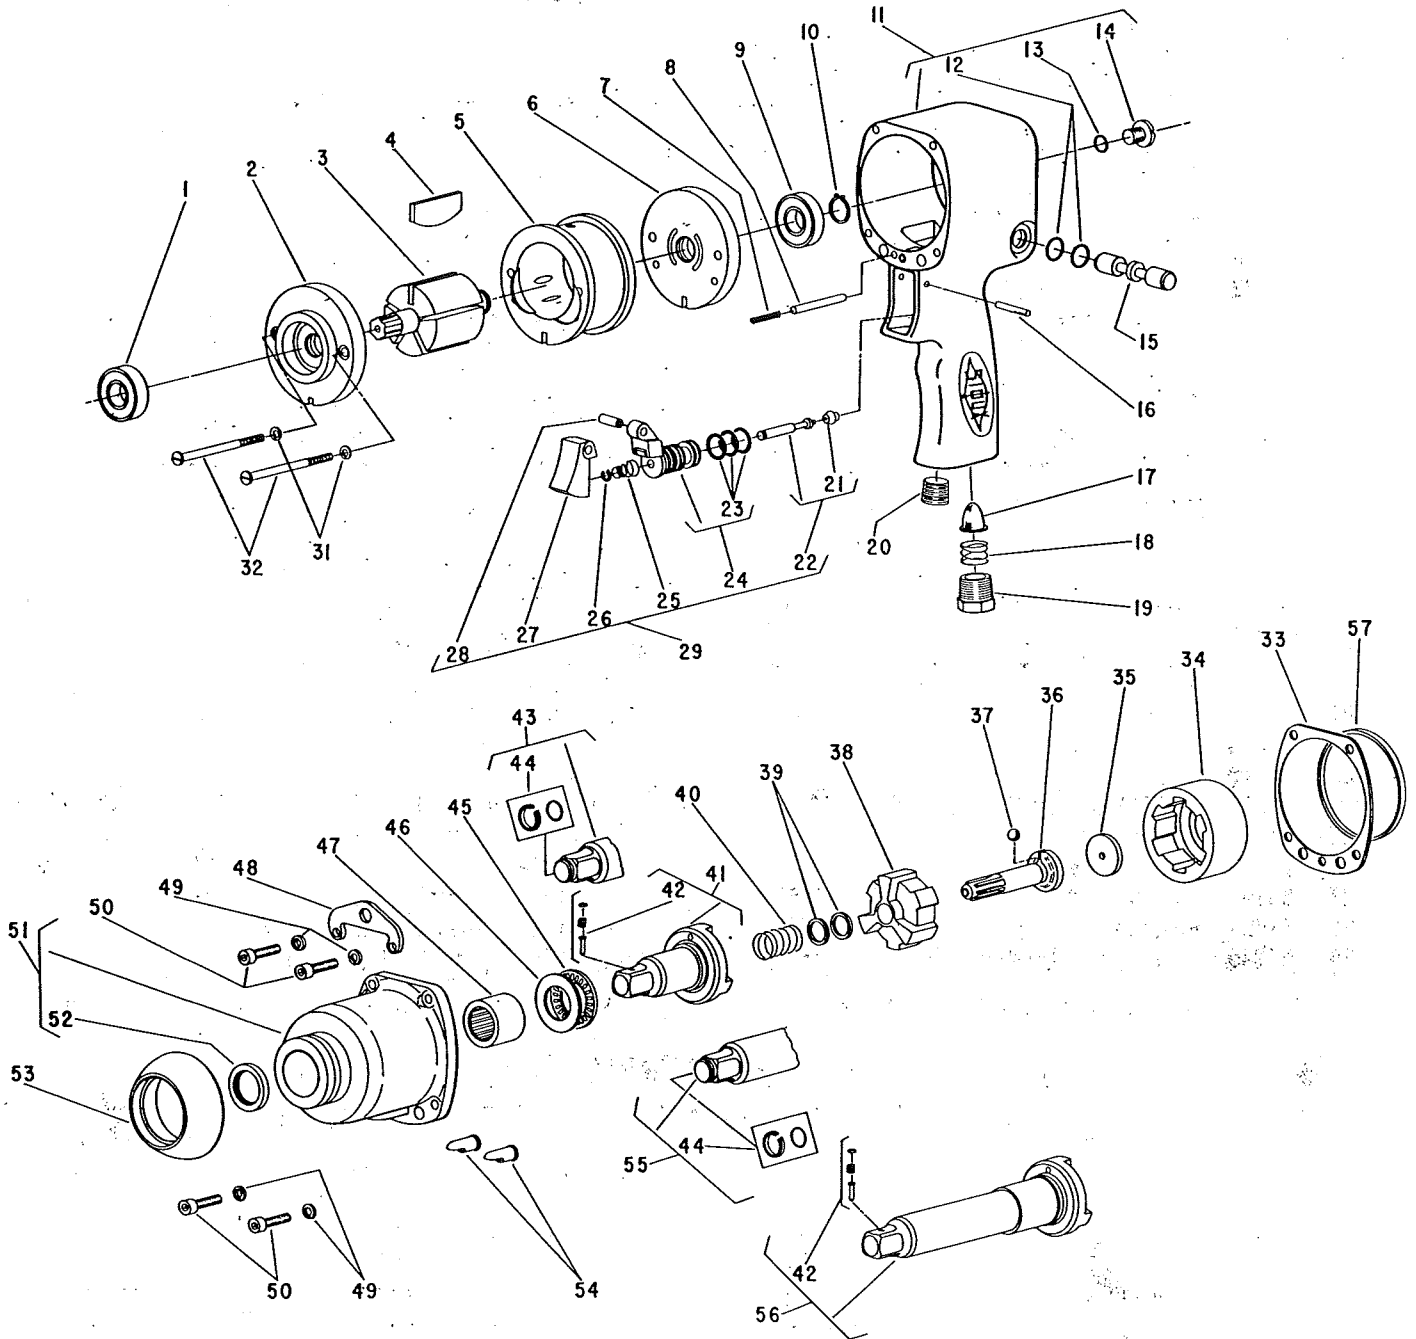

Parts List for Air Impact Wrench No's. 100, 100F, 100E, 100FE SERIAL NO'S STARTING WITH "C"

Furnish Catalog, Serial and Model Number When Ordering Parts

Parts List for Air Impact Wrench No's. 100, 100F, 100E, 100FE

Furnish Catalog, Serial and Model Number When Ordering Parts
SERIAL NO'S STARTING WITH "C"

Fig- ure	Part No.	Name	Fig- ure	Part No.	Name
1.	10247	Bearing - Ball	31.	09712	Washer - Lock #8 (2)*
2.	10538	Plate - Front End	32.	06594	Screw (2)*
3.	54673	Rotor	33.	14785	Gasket
4.	43027	Vane - Rotor (Set of 5)	34.	54648	Driver
5.	54674	Cylinder	35.	54646	Washer - Thrust
6.	10539	Plate - Rear End	36.	54767	Cam
7.	41222	Spring - Rev. Valve Stop	37.	10324	Ball - Steel
8.	44852	Plunger - Rev. Valve Stop	38.	54651	Hammer
9.	10203	Bearing - Ball	39.	54819	Washer (2)*
10.	21459	Ring - Retaining	40.	21410	Spring
11.	53941	Housing - (Incl.'s Fig. 20)	41.	54760	Anvil (100)
12.	04220	Ring - "O" (2)*	42.	43890	Assy - Socket Retainer (100, 100F)
13.	14291	Ring - "O"	43.	54758	Anvil (100E)
14.	08649	Screw	44.	53508	Assy - Socket Retainer (100E, 100FE)
15.	44853	Valve - Reversing	45.	10321	Bearing - Needle Thrust
16.	30613	Pin - Groove	46.	10035	Race - Thrust
17.	33993	Screen - Air	47.	10070	Bearing - Roller
18.	21417	Spring	48.	35231	Bail - Front
19.	44100	Bushing - Reducer	49.	09726	Washer - Lock #10 (4)*
20.	30359	Plug - Pipe	50.	07091	Screw - Soc. Hd. Cap (#10 - 24 x 3/4 (4)*
21.	14325	Valve	51.	53906	Assy. - Hammer Case (Incl.'s Fig.47)
22.	53246	Ass'y. - Plunger Valve	52.	40053	Seal
23.	14312	Ring - "O" (3)*	53.	14299	Protector - Rubber
24.	53258	Assy - Valve Seat & "O" Ring	54.	14025	Deflector - Air
25.	21401	Spring - Valve	55.	54759	Anvil 3'' Ext. (100FE)
26.	21542	Ring - Retaining	56.	54761	Anvil 3'' Ext. (100F)
27.	53182	Trigger - Adjustable	57.	54521	Spacer
28.	44754	Bushing			
29.	53245	Ass'y - Adj. Throttle Valve			