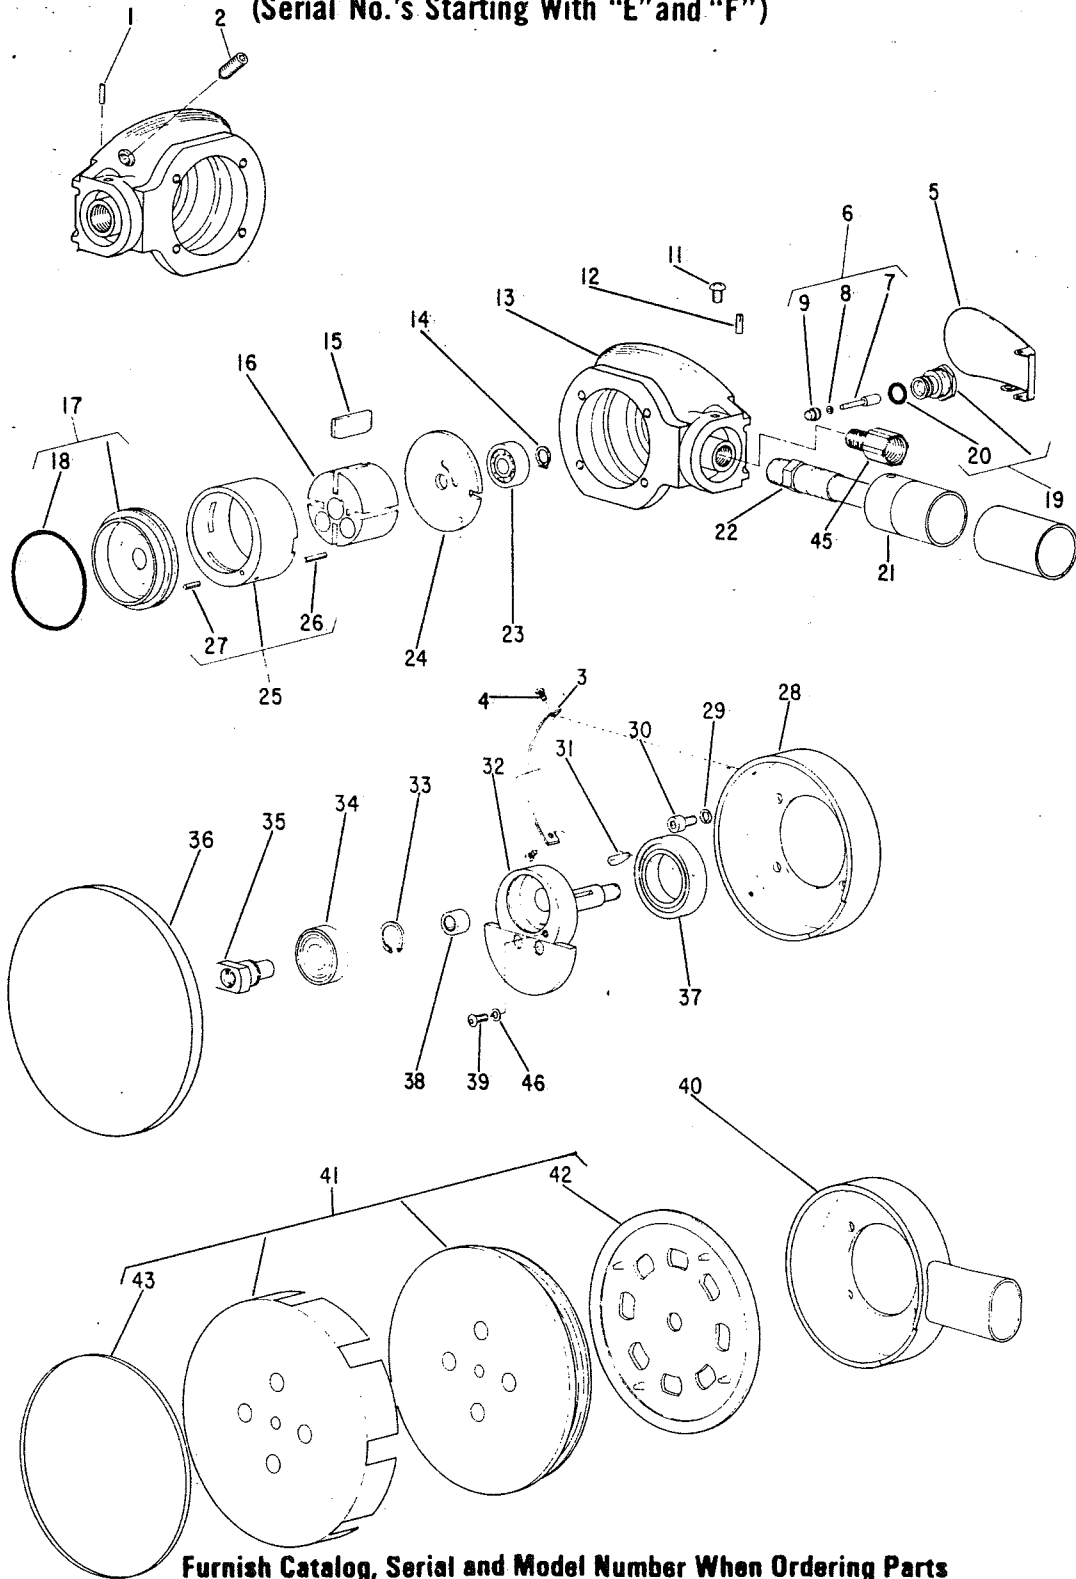

NOTE: Parts are no longer available for this tool.

The manual will continue on the next page.

SIoux
TOOLS INC.

2901 FLOYD BOULEVARD ■ SIOUX CITY IOWA 51102 ■

Form A588B
Dated 1/82
E.D. 1/82

Parts List For Sioux No. 590, 590V, 595 ORBITAL DISC SANDER

(Serial No.'s Starting With "E" and "F")

Furnish Catalog, Serial and Model Number When Ordering Parts

Parts List For Sioux No. 590, 590V, 595 ORBITAL DISC SANDER

(Serial No.'s Starting With "E" and "F")

Furnish Catalog, Serial and Model Number When Ordering Parts

Fig- ure	Part No.	Name	Fig- ure	Part No.	Name
1.	30323	Pin—Roll (1/16" x 3/8")	24.	11362	Plate—Upper End
2.	08035	Screw—Throttle Adj. (1/4" 20)	25.	53911	Assy.—Cylinder
3.	20440	Plate—Name (590)	26.	30324	Pin—Roll (3/32" x 9/16")
	20441	Plate—Name (590V)	27.	30235	Pin—Roll (3/32" x 3/8")
4.	09954	Screw—Drive (#0 x 3/16") (2)*	28.	35528	Shroud (590)
5.	25973	Lever—Valve	29.	09724	Washer—Lock (#10) (4)*
6.	53893	Assy.—Valve	30.	07090	Screw—Soc. Hd. (10-24 x 3/8") (4)*
7.	34900	Plunger—Valve	31.	40092	Key—Woodruff
8.	25957	Washer	32.	63051	Spindle—Rotor (Incl.'s Fig. 38)
9.	14350	Valve—Rubber	33.	21501	Ring—Retaining
11.	06672	Screw—Rd. Hd. (#8-32 x 1/4") (2)*	34.	10228	Bearing—Ball
12.	30252	Pin—Groove (1/8" x 3/8") (2)*	35.	54753	Spindle—Pad
13.	12409	Housing (Incl.'s. Fig's. 10 & 45)	36.	585	Backing Pad (590)
14.	21470	Ring—Retaining		583	Backing Pad (595)
15.	33597	Vane—Rotor (Set of 4)	37.	10287	Bearing—Ball
16.	54668	Rotor	38.	10074	Bearing—Needle
17.	53909	Assy.—Lower End Plate	39.	06256	Screw—Button Hd.
18.	14339	Ring—"O"	40.	53889	Assy.—Shroud & Tube (590V)
19.	53910	Assy.—Valve Plunger Guide	41.	830	Assy.—Backing Pad (5") (590V)
20.	14311	Ring—"O"	42.	40054	Plate—Top (5") (590V)
21.	53977	Assy.—Exhaust Hose	43.	40045	Ring—Elastic (For 5" Pad) (590V)
22.	1359	Assy.—Leader Hose	44.	35532	Wrench—1/2" (Not Shown)
23.	10108	Bearing—Ball	45.	54056	Adaptor (Ser. No's. Starting With "E")
			46.	25161	Washer