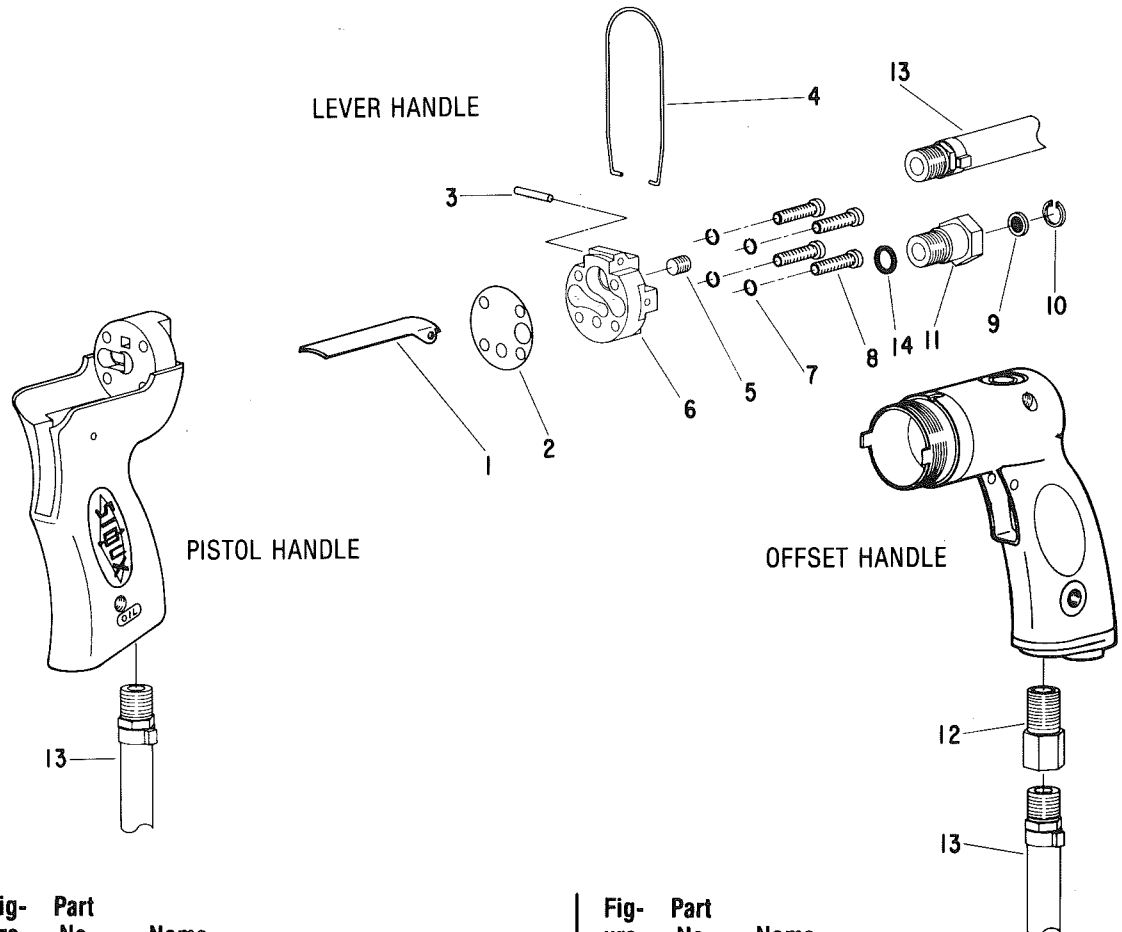

# TOOLS

**#2 Angle Remote Exhaust  
 #2 Pistol Remote Exhaust  
 #2 Lever Remote Exhaust  
 1450, 1451, 1452, 1453, 1454 Remote Exhaust**

**Furnish Catalog and Serial Number When Ordering Parts**

Figure No.	Part No.	Name
1.	25988	Lever—Valve
2.	14734	Gasket
3.	30293	Pin
4.	21384	Bail
5.	30312	Plug—1/16" Pipe
6.	12247	Cap—End (Incl. Fig. 5)
7.	09724	Washer—Lock (4)*

Figure No.	Part No.	Name
8.	07140	Screw—#10-24 x 7/8" (4)*
9.	30463	Screen
10.	21541	Ring—Retaining
11.	43154	Assy.—Adaptor & Screen (Incl. Fig. 9 & 10) (For Early Models)
12.	54565	Adaptor (Remote Exhaust)
13.	33562	Assy.—Exhaust Hose
	53756	Assy.—Clips (Set of 7) (Not Shown)