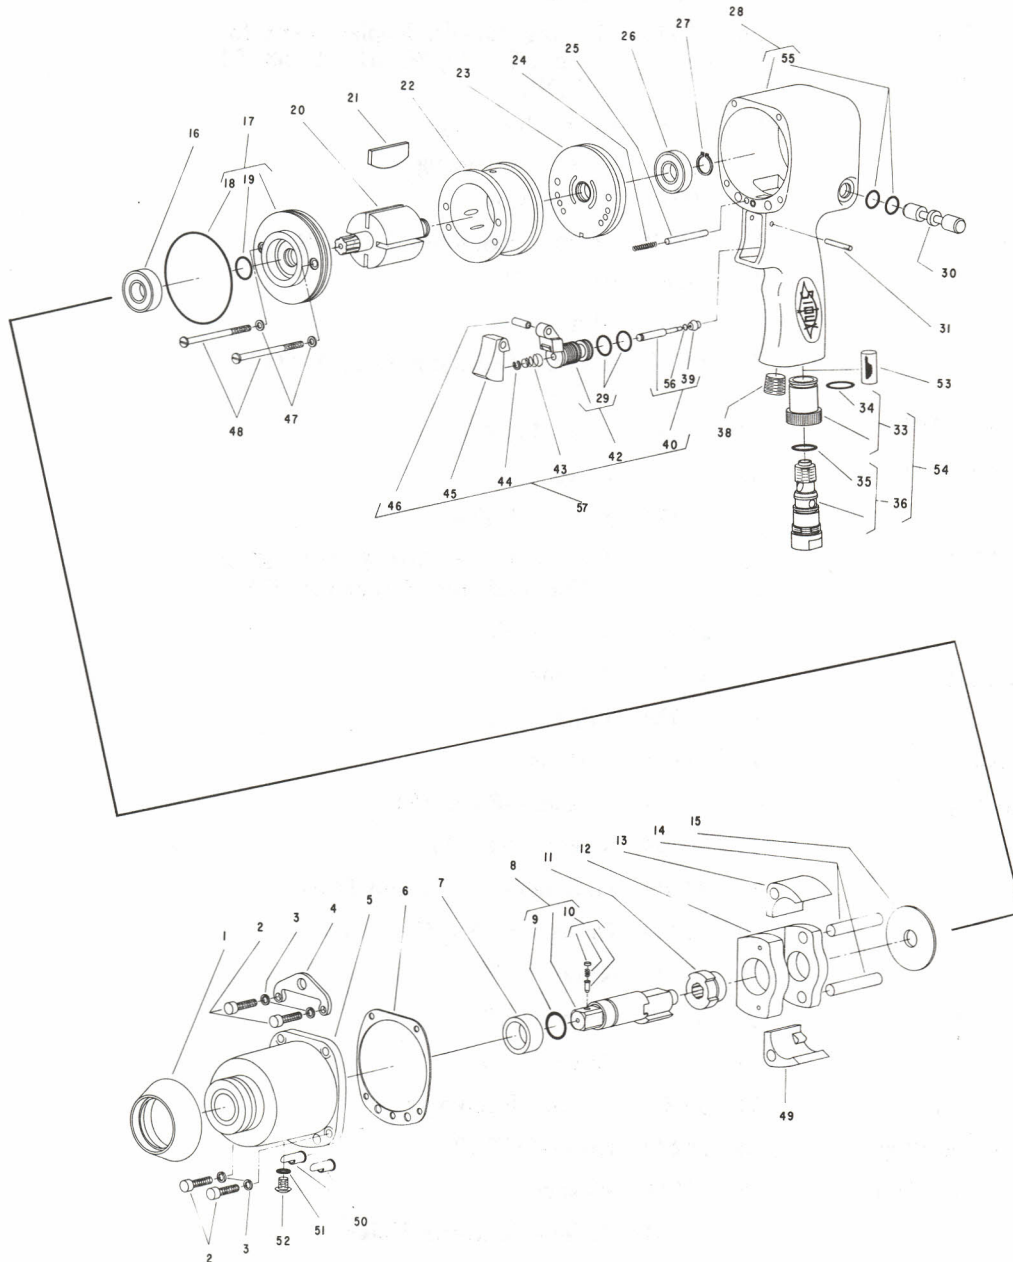

## Parts List for No's. 315 & 316

## AIR IMPACT WRENCH

(Serial No. B100 Up To C99)

Furnish Catalog, Serial and Model Number When Ordering Parts

### AIR IMPACT WRENCH

(Serial No B100 Up To C99)

Furnish Catalog, Serial and Model Number When Ordering Parts

Fig- ure	Part No.	Name	Fig- ure	Part No.	Name
1	14292	Protector—Rubber (315)	28	53479	Housing (Incl's. Replacement for Fig's. 24, 25, 30, 31, 38, 53, 54 & 57)
	14299	Protector—Rubber (316)			
2	07091	Screw—#10 (4)	*29	14312	Ring—"O" (2)
3	09726	Washer—Lock #10 (4)	30	44853	Valve—Reversing
4	35231	Bail—Front	31	30613	Pin—Groove
5	43760	Ass'm.—Hammer Case & Bushing	33	53049	Ass'm.—Regulator & "O" Ring
*6	14785	Gasket	*34	14281	Ring—"O"
7	34387B	Sleeve—Guide	*35	14378	Ring—"O"
8	53483	Ass'm.—Anvil	36	53048	Ass'm.—Regulator Body & "O" Ring
	33458	Ass'm.—SP. 3" Longer Anvil	38	30359	Plug—Pipe
	33459	Ass'm.—SP. 5" Longer Anvil	*39	14325	Valve
*9	14281	Ring—"O"	40	53296	Ass'm.—Valve
10	43890	Ass'm.—Socket Retainer	42	43660	Ass'm.—Valve Seat & "O" Ring Not Available (Order Fig. 57)
11	34381	Cam—Drive	43	21401	Spring—Valve
12	34380B	Frame—Hammer	44	21542	Retainer
13	34382	Hammer—Right Hand Drive	45	14079	Trigger
14	34386	Pin—Hammer (2)	46	44754	Bushing
15	25881	Washer—Pin Retainer	*47	14733	Washer—Fiber (2)
16	10228	Bearing—Front End Plate	48	06593	Screw—#8 (2)
17	33148A	Plate—Front End	49	34388	Hammer—Left Hand Drive
*18	14310	Ring—"O"	50	14025	Deflector—Air (2)
*19	14309	Ring—"O"	*51	14291	Ring—"O"
20	34385	Rotor	52	08040	Screw—1/4"
*21	33238	Vane—Rotor (Set of 4)	53	30593	Screen—Air
22	11318	Cylinder	54	53002	Ass'm.—Regulator
23	33149	Plate—Rear End	55	04220	Ring—"O" (2)
24	41222	Spring—Reversing Valve Stop	56	35311	Washer
25	44852	Plunger—Reversing Valve Stop	57	53184	Ass'm.—Throttle Valve
26	10203	Bearing—Ball		30208	Wrench (1/4" Hex.)
27	21459	Ring—Retainer			