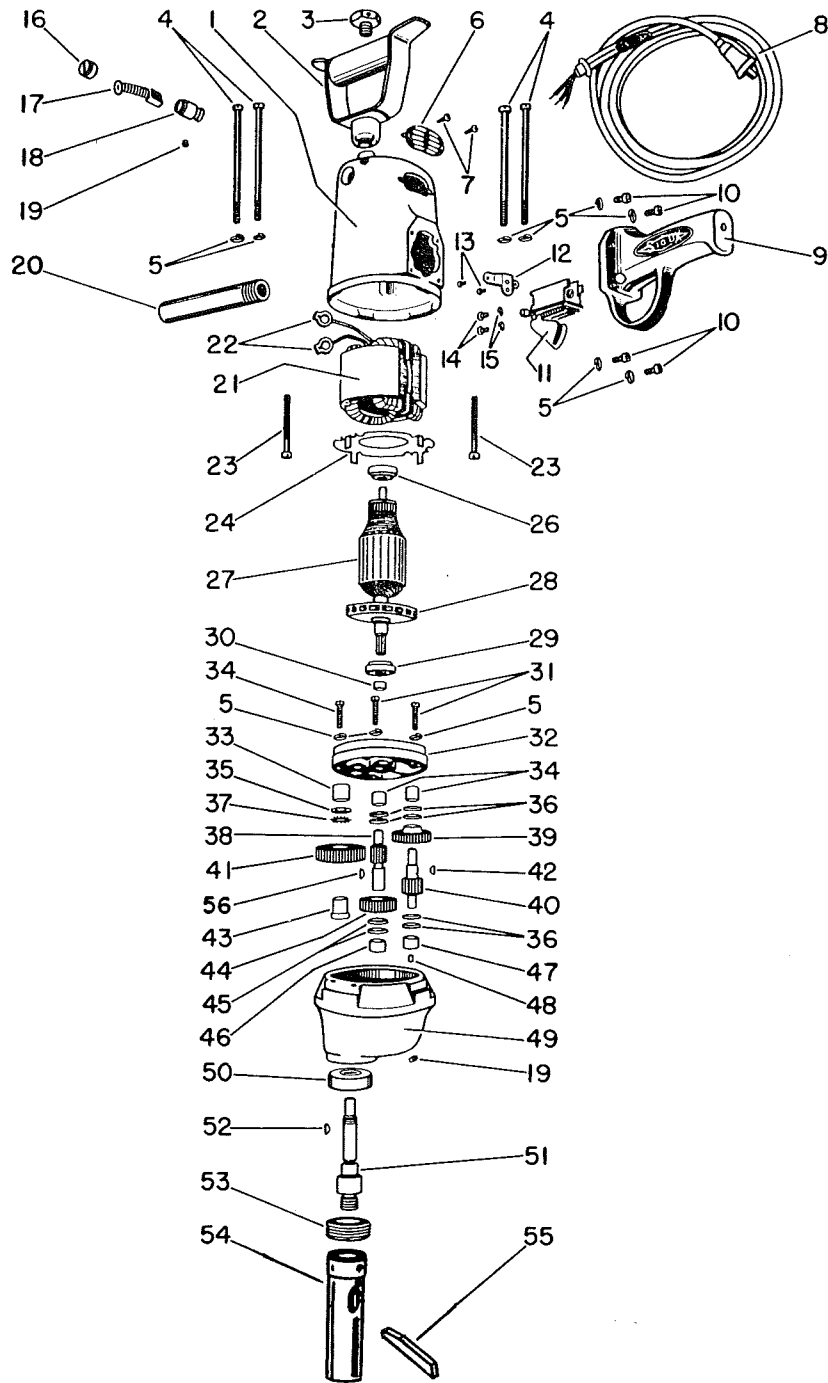

SIoux

TOOLS

Parts List for No. 1560EN, 1560EP & 1560EPN

3/4" Heavy Duty Electric Drill

(Serial No's. Starting with "A")

Furnish Catalog and Serial Number When Ordering Parts

Fig- ure	Part No.	Name	Fig- ure	Part No.	Name
1	12031	Housing	30	24172	Slinger—Grease
2	23041	Handle—Spade	31	07119	Screw—#10 (3)*
3	09345	Screw—Handle Lock	32	12040	Cover—Gear Case
4	07130	Screw—#10 (4)*	33	10008	Bearing—Needle
5	09724	Washer—Lock #10 (11)*	34	10003	Bearing—Needle (2)*
6	23000	Cover—Inspection Hole (3)*	35	24062	Nut—Tool Spindle
7	06093	Screw—#4 (6)*	36	25075	Washer—Thrust (6)*
8	18573	Assembly—Cord	37	25073	Washer—Star
9	53721	Assy.—Handle & Suppressor (1560EP, 1560EPN)	38	19408	Pinion—2nd Compound
	12039	Handle—Switch (1560EN)	39	19035	Gear—1st Compound
10	07111	Screw—#10 (4)*	40	19410	Pinion—1st Compound
11	18157	Switch	41	19036	Gear—Chuck Spindle
12	25080	Bracket—Switch	42	30001	Key—No. 2 Woodruff
13	06030	Screw—#4 (2)*	43	24057	Spacer—Gear
14	06235	Screw—#6 (2)*	44	19038	Gear—2nd Compound
15	09704	Washer—Lock #6 (2)*	45	25074	Washer—Thrust (2)*
16	18102	Cap—Brush Holder (2)*	46	10007	Bearing—Needle
17	18002	Brush—Motor (Pair)	47	10005	Bearing—Needle
18	18052	Holder—Brush (2)*	48	24009	Pin—Dowell
19	07000	Screw—#10 (3)*	49	12049	Case—Gear
20	30029	Handle—Side	50	10131	Bearing—Ball
21	17010N	Field—Motor (1560EN, 1560EPN)	51	22512	Spindle—Chuck
	17010	Field—Motor (1560EP)	52	30014	Key—No. 3 Woodruff
22	21331	Spring—Brush Holder (2)*	53	23042	Seal—Oil
23	07134	Screw—#10 (2)*	54	21010	Chuck—#2 Morse Taper
24	25079	Plate—Baffle	55	30033	Key—Drift (#2)
26	10112	Bearing—Ball	56	30010	Key—Woodruff
27	16760N	Assy.—Armature, Fan & Brg's. (1560EN, 1560EPN)		09954	Screw—Drive (2)*
	16760	Assy.—Armature, Fan & Brg's. (1560EP)		20117EN	Plate—Name (1560EN)
				20117EP	Plate—Name (1560EP)
				20117EPN	Plate—Name (1560EPN)
28	21581	Fan		06224	Screw—Ground #6
29	10160	Bearing—Ball		09704	Washer—Ground Screw Lock #6

*Order Quantity As Needed

SIoux TOOLS INC.

2801-2999 FLOYD BOULEVARD ■ SIOUX CITY, IOWA 51102 ■

PRINTED IN U.S.A.

SIoux

TOOLS

Parts List for No. 1560EN, 1560EP & 1560EPN 3/4" Heavy Duty Electric Drill (Serial No's. Starting with "A")

Furnish Catalog and Serial Number When Ordering Parts