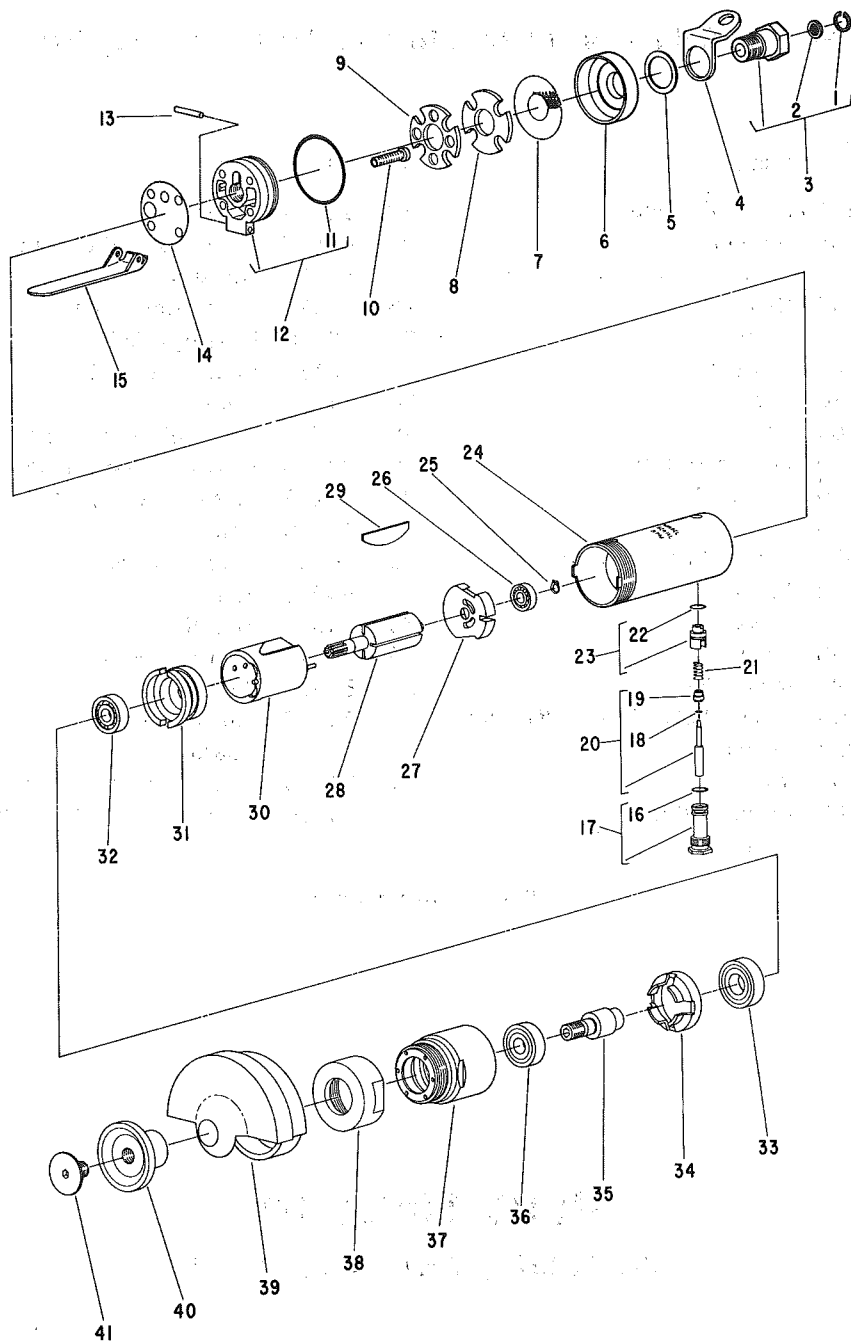

NOTE: Parts are no longer available for this tool.

The manual will continue on the next page.

SIoux**TOOLS**

**Parts List for No. L1960
HIGH SPEED AIR GRINDER
Ser. No's. Starting With "J"**

Furnish Catalog and Serial Number When Ordering Parts

Fig- ure	Part No.	Name	Fig- ure	Part No.	Name
1	21541	Ring - Retainer	22	14394	Ring—"O"
2	30463	Screen	23	43457	Assy.—Speed Control & "O" Ring
3	43154	Assy.—Adaptor & Screen	24	44666	Housing
4	35192	Bail	25	21491	Ring—Retaining
5	35260	Washer	26	10230	Bearing—Ball
6	14125	Deflector	27	13161	Plate—Upper End
7	30470	Screen	28	44513	Rotor
8	14764	Felt	29	33737	Vane—Rotor (Set of 4)
9	05019	Felt (With Holes)	30	33740	Assy.—Cylinder & Pins
10	07140	Screw (4) *	31	13173	Plate—Lower End
11	14313	Ring—"O"	32	10220	Bearing—Ball
12	43504	Assy.—End Cap & "O" Ring	33	10239	Bearing—Ball
13	30362	Pin—Roll	34	44089	Spacer
14	14734	Gasket	35	54525	Spindle
15	25988	Lever	36	10240	Bearing—Ball
16	14291	Ring—"O"	37	54424	Case—Gear
17	43508	Assy.—Valve Seat & "O" Ring	38	54527	Ring—Grip
18	25957	Washer	39	2311	Guard
19	14350	Valve	40	54526	Hub—Grinding Wheel
20	43462	Assy.—Valve	41	54536	Retainer—Grinding Wheel
21	21429	Spring			

* Order Quantity As Needed

**SIoux TOOLS INC.
SIoux CITY, IOWA, U.S.A. 51102**

SIoux

TOOLS

**Parts List for No. L1960
HIGH SPEED AIR GRINDER
Ser. No's. Starting With "J"**

Furnish Catalog and Serial Number When Ordering Parts