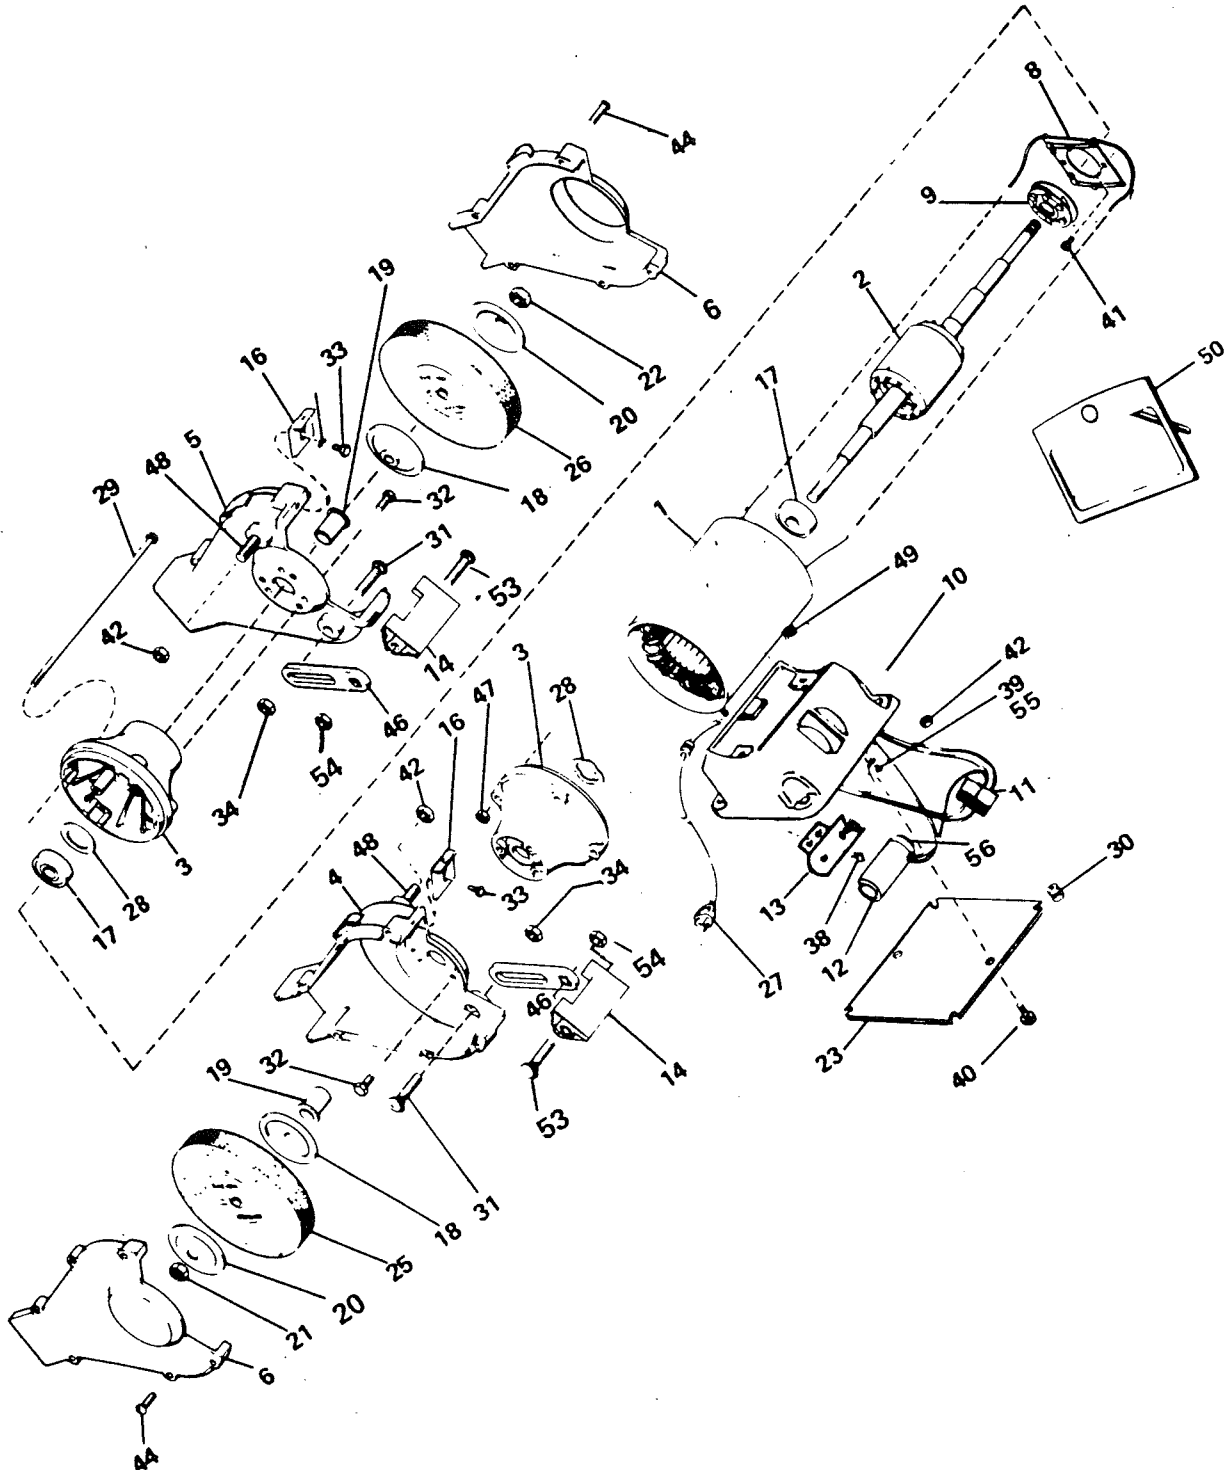

**NOTE: Parts are no longer available for this tool.**

**The manual will continue on the next page.**

**SIoux**  
**TOOLS INC.**

2901 FLOYD BOULEVARD ■ SIOUX CITY, IOWA 51102 ■

Form A411B  
Dated 8-81

**BENCH GRINDER**  
**Parts List for 2081**  
**Motor Ref. No. 604479M**

Furnish Catalog and Serial Number When Ordering Parts

## Parts List for 2081

### Motor Ref. No. 604479M

Furnish Catalog and Serial Number When Ordering Parts

Fig- ure	Part No.	Name	Fig- ure	Part No.	Name
†1		Field	30	04257	Bumper—Rubber (4)
†2		Armature	31		Bolt—Carriage (5/16"-18 x 1") (2)
3	12620	End Shield (2)*			(4)
4	12622	Guard—Wheel (L.H.)	32		Bolt—Hex Hd. (3/8"-16 x 7/8")
5	12623	Guard—Wheel (R.H.)			(6)
6	12624	Cover—Wheel Guard (2)*	33		Bolt—Hex Hd. (1/4"-20 x 1/2")
8	28133	Switch—Stationary (Single Phase)			(2)
9	28134	Switch—Rotating (Single Phase)	34		Nut—Hex (5/16"-18) (2)
10	12648	Base	38		Screw—Flat Hd. (#10-32 x 1/4")
11	28132	Switch (On-Off)	39		Screw—Pan Hd. Brass (#8-32 x 1/4")
12	18819	Capacitor	40		Screw—Pan Hd. (#8-32 x 3/8")
13	35606	Bracket—Capacitor			(2)
†† 14		Tool Rest—(2)	41		Screw—Pan Hd. (#8-32 x 3/8")
16	35389	Guard—Spark (2)*			(2) [Same as Fig. 40]
17	10280	Bearing (2)	42		Nut—Hex (5/16"-18) (2)
18	12649	Flange—Wheel (4)*	44		Screw—Rd. Hd. (1/4"-20 x 7/8")
19	54507	Sleeve—Spacer (2)*			(12)
21	09681	Nut—Hex (3/4"-16, L.H.)	†† 46		Support—Tool Rest (2)
22	09680	Nut—Hex (3/4"-16, R.H.)	47		Nut—Lock (#10-32) (4)
23	35377	Cover—Base	48		Bolt—Carriage (5/16"-18 x 1 3/8")
24	41299	Spring—Finger (Same as Fig. 28)			(2)
25	2052	Wheel—Grinding (Fine)	49		Bolt—Carriage (5/16"-18 x 1")
26	2051	Wheel—Grinding (Medium)			(2)
27	28135	Cord (115V)	50	2016	Shield—Eye (Set of 2)
28	41299	Spring—Finger		2016A	Glass—Safety Plate (2)*
29	07197	Bolt—Thru (#10-32 x 11") (4)*		2064	Assy.—Flexible Light (2)*
			53		Bolt—Carriage (3/8"-16 x 1") (2)
			54		Nut—Lock (3/8"-16) (2)
			56		Cap—Capacitor