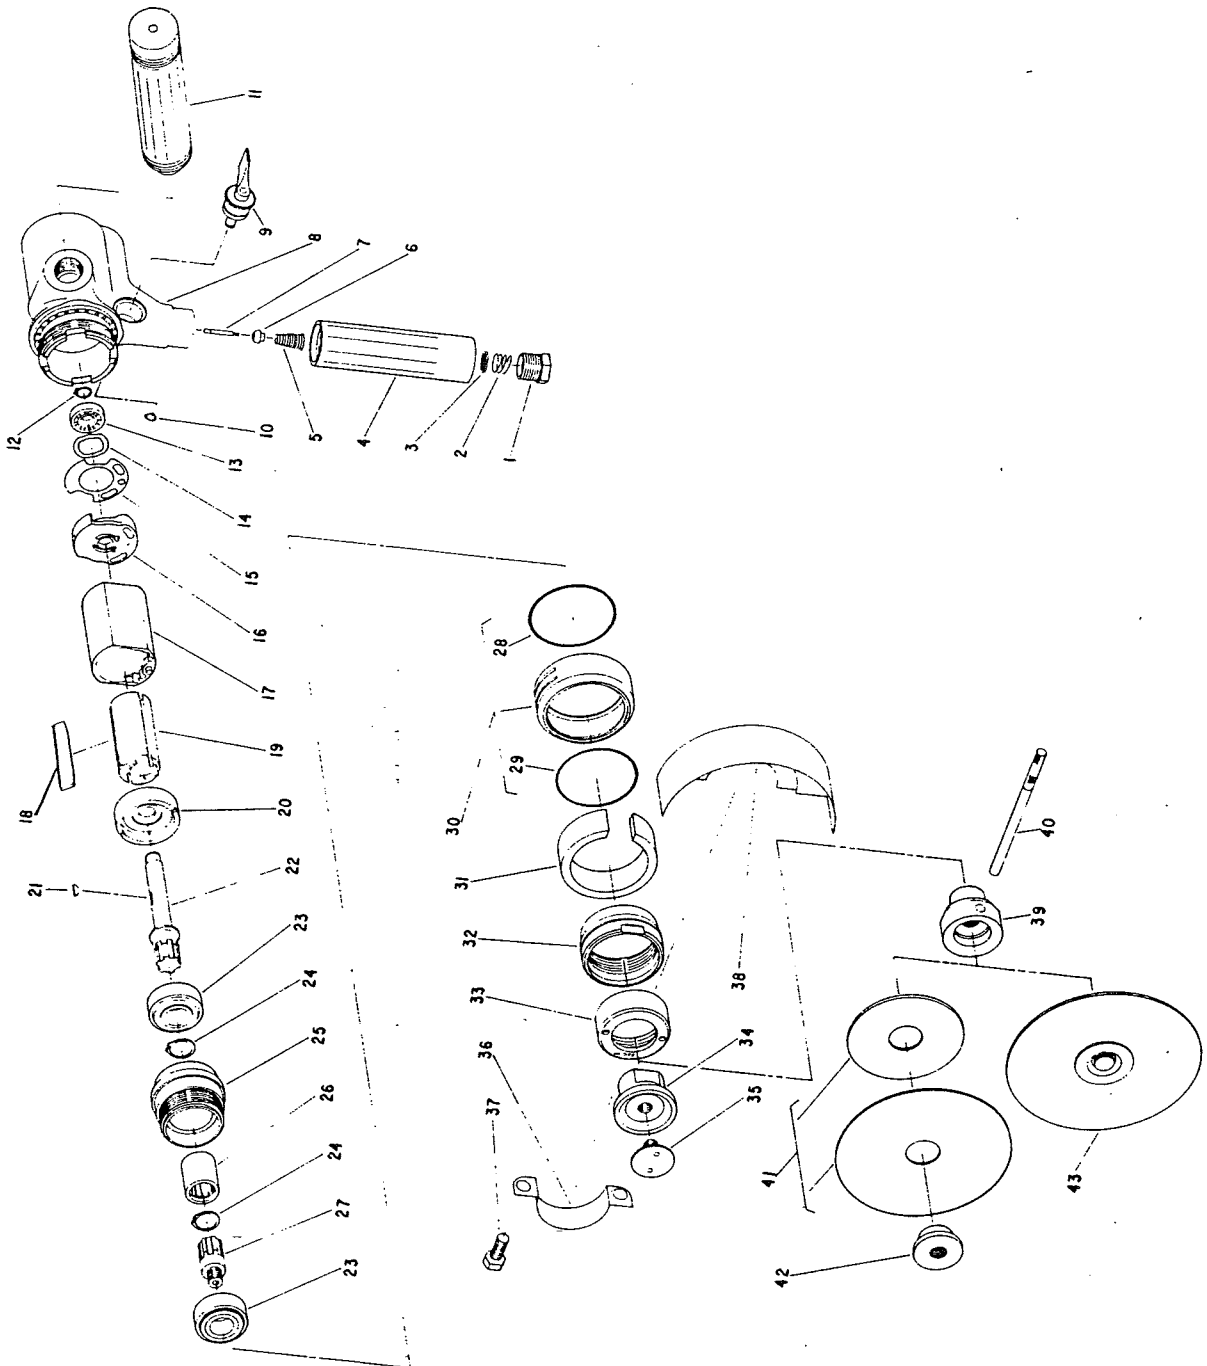

**NOTE: Parts are no longer available for this tool.**

**The manual will continue on the next page.**

**SIoux  
TOOLS INC.**

2901 FLOYD BOULEVARD ■ SIOUX CITY, IOWA 51102 ■

Form A407  
Dated 8-81  
E.D. 1-82

# Parts List For

1293 AIR GRINDER (13,500 R.P.M.)  
1294 AIR GRINDER (18,000 R.P.M.)  
1295 AIR SANDER (18,000 R.P.M.)

(Including Remote Exhaust)

Furnish Catalog, Serial and Model Number When Ordering Parts

Fig- ure	Part No.	Name	Fig- ure	Part No.	Name
1	44100	Bushing—Reducing		54821	Spindle (1295)
2	21417	Spring	28	04239	Ring—"O"
3	30462	Screen	29	14339	Ring—"O"
4	54306	Handle	30	53525	Assy.—Air Deflector (Standard Exhaust)
5	41217	Spring		63166	Assy.—Air Deflector (Remote Exhaust)
6	04205	Valve	31	14124	Liner—Air Deflector (Standard Exhaust)
7	54308	Stem—Valve		44798	Sleeve—Lock
8	12378	Housing	32	54311	Retainer
9	53373	Assy.—Lever & Cam	33	54325	Hub—Grinding Wheel (1293, 1294)
0	21491	Ring—Retaining	34	54323	Retainer—Grinding Wheel (1293, 1294)
1	54307	Handle—Auxiliary	35		Clamp (1293) (Not Available Individually)
2	21534	Ring—Retaining	36	08775	Screw (5/16") (2)* (1293)
3	10241	Bearing—Ball	37	08247	Screw—Hex. Hd. Cap. (1294)
4	41226	Spring—Wave Washer		09495	Nut—Hex. (1294)
5	14794	Gasket	38	2337	Guard (1293) (Incl. Figs. 36 & 37)
6	13261	Plate—Rear End		2338	Guard (1294) (Incl. Fig. 37)
7	54334	Cylinder (1293)		35346	Wrench—Spanner
	44869	Cylinder (1294)	39	54371	Hub—Backing (1295)
8	53363	Assy.—Rotor Vanes (Set of 4)	40	54378	Lever (1295)
9	54261	Rotor	41	586	Disc—Backing (Incl's. 3 each of 3" & 4½" Disc) (1295)
0	13270	Plate—Front End	42	526	Retainer (1295)
1	40092	Key	43	581	Holder—Sanding Disc (Incl's. Nut) (1295)
2	54332	Rotor			
3	10209	Bearing—Ball (2)*			
4	21482	Ring—Retaining (2)*			
5	54326	Spacer—Housing			
6	54328	Coupling			
7	54327	Spindle (1293, 1294)			

2901 FLOYD BOULEVARD ■ SIOUX CITY, IOWA 51102 ■

This pdf incorporates the following model numbers:

1293, 1294, 1295