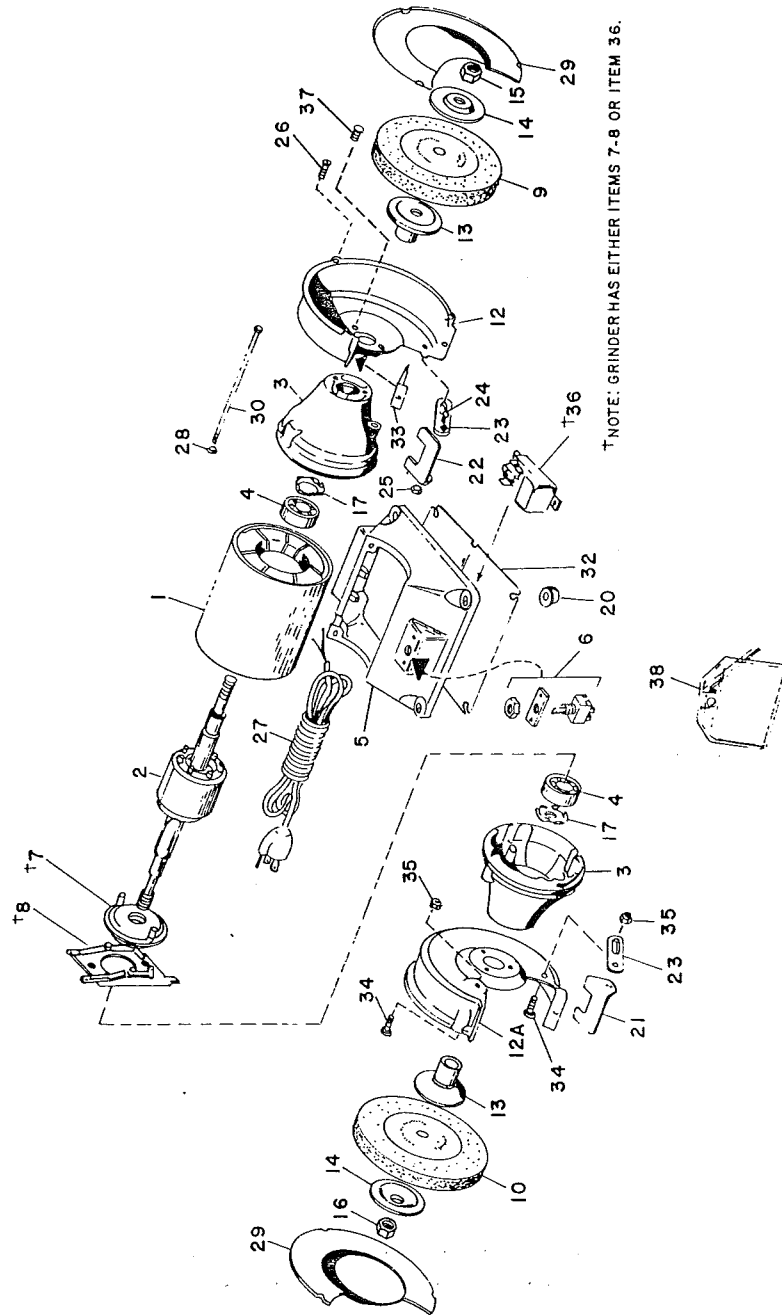

NOTE: Parts are no longer available for this tool.

The manual will continue on the next page.

**SIoux
TOOLS INC.**

2901 FLOYD BOULEVARD ■ SIOUX CITY, IOWA 51102 ■

Form A335B
Dated 11/79

Parts List For Sioux No. 2013 6" BENCH GRINDER

Motor Ref. No's. 40769 & 41768

Furnish Catalog and Motor Ref. Number When Ordering Parts

Parts List For Sioux No. 2013 6" BENCH GRINDER

Motor Ref. No's. 40769 & 41768

Fig- ure	Part No.	Name
1.		Field (Not Available)
2.		Armature (Not Available)
3.	12614	Endshield (2)*
4.	10141	Bearing (2)*
5.	12638	Base
6.	18210	Switch
† 7.	18797	Switch—Rotating (Motor Ref. 41650)
† 8.	18796	Switch—Stationary (Motor Ref. 41650)
9.	1869A	Wheel—Grinding
10.	1869B	Wheel—Grinding
12.	12606	Guard—R.H. Wheel
12A.	12603	Guard—L.H. Wheel
13.	40082	Flange—Inner (2)*
14.	35590	Flange—Outer (2)*
15.	09625	Nut—Hex (½" - 20 R.H.)
16.	09624	Nut—Hex (½" - 20 L.H.)
17.	41300	Spring—Finger (2)*
20.	04258	Bumper—Base (4)*
21.	25796	Rest—Tool (L.H.)
22.	25794	Rest—Tool (R.H.)
23.	35256	Support—Tool Rest (2)*
24.		Bolt—Carriage (¼" - 20x5/8")
25.		Nut—Lock (¼" - 20) (2)*

Fig- ure	Part No.	Name
26.		Screw—Rd. Hd. (#10 - 32x3/8") (3)*
27.	18591	Cord
28.	09462	Nut—Lock (#10-32) (2)*
29.	25858	Cover—Wheel Guard
30.	07189	Bolt—Thru (2)*
32.	35405	Cover—Base
33.	35255	Guard—Spark (2)*
34.		Bolt—Carriage (5/16" - 18x1-1/8") (4)*
35.		Nut—Lock (5/16" - 18) (4)*
36.	28112	Relay (Motor Ref. 41768)
37.		Screw—Hex Hd. (10#10 - 32x½") (6)*
38.	2011	Assy.—Eye Shield (Set of 2)
	14120	Shield—Eye (Plastic Only) 1 Only)

Complete Assy's.

- 53540 Assy.—Right Hand Tool Rest
- 53541 Assy.—Left Hand Tool Rest

*Order Quantity As Needed

†When Items #7 & 8 Are Used, Omit #36
†When Item #36 Is Used, Omit Items #7 & 8

SIOUX TOOLS INC.