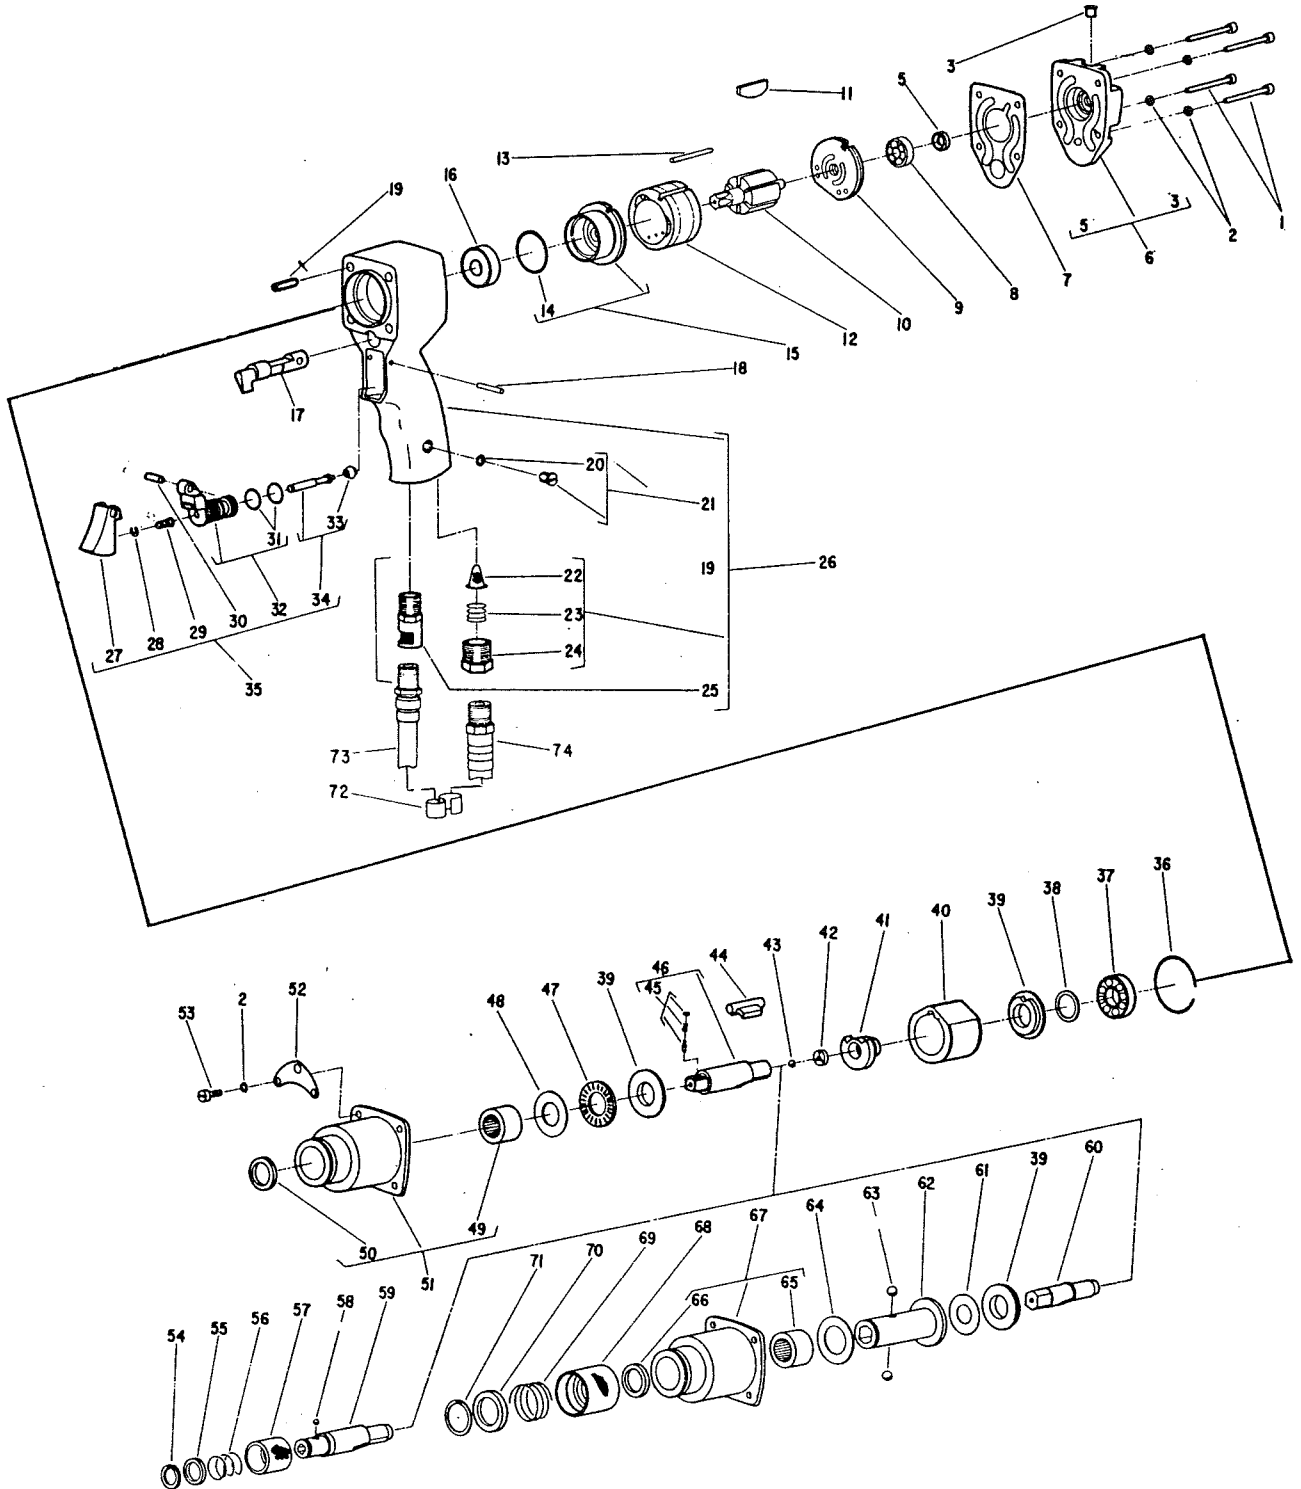

SIoux

TOOLS

**Parts List for No's.
4007A, 4008A, 4016A, 4017A
4007AX, 4008AX, 4016AX, 4017AX
AIR IMPACT WRENCHES
and No's. 4001A, 4004A SCREW DRIVERS
4001AX, 4004AX**

(Serial No's. Starting With "B")

Furnish Catalog, Serial and Model Number When Ordering Parts

Fig- ure	Part No.	Name	Fig- ure	Part No.	Name
1	06603	Screw (4)*	42	54226	Thrust Disc
2	09712	Washer (8)*	43	10306	Ball
3	30356	Fitting—Grease	44	54429	Hammer
5	30498	Seal	45	33465	Ass'y.—Socket Retainer (4007A, 4008A)
6	53215	Ass'y.—Back Cap		43890	Ass'y.—Socket Retainer (4016A, 4017A)
7	14798	Gasket	46	53514	Ass'y.—Anvil (4016A)
8	10219	Bearing—Ball		53513	Ass'y.—Anvil Sp. 2" Ext. (4017A)
9	43532	Ass'y.—Rear End Plate		53516	Ass'y.—Anvil (4007A)
10	44846	Rotor		53515	Ass'y.—Anvil Sp. 2" Ext. (4008A)
11	33940	Vane—Rotor (Set of 6)	47	10024	Bearing—Thrust
12	44737	Cylinder	48	10029	Race
13	30424	Pin—Alignment	49	10054	Bearing—Needle
14	14334	Ring—"O" (Early Models)	50	30669	Seal—Oil
15	53214	Ass'y.—Front End Plate	51	53216	Ass'y.—Hammer Case (4001A, 4007A, 4008A, 4016A, 4017A)
16	10221	Bearing—Ball	52	35041	Bail—Front
17	11581	Valve—Reversing	53	06501	Screw (4)*
18	30322	Pin	54	21501	Ring—Retainer (4001A)
19	44106	Insert (4)*	55	44660	Ring—Guide (4001A)
20	14369	Ring—"O"	56	21406	Spring (4001A)
21	43553	Ass'y.—Oiler Screw	57	44161	Retainer—Ball (4001A)
22	33993	Ass'y.—Air Screen	58	10902	Ball (4001A)
23	21417	Spring	59	54430	Anvil (4001A)
24	44100	Bushing—Reducing	60	54431	Anvil—7/16" Hex (4004A)
25	43543	Ass'y.—Deflecting Silencer	61	25530	Washer (4004A)
26	53092	Ass'y.—Housing	62	54299	Spindle—7/16" Hex (4004A)
27	53182	Ass'y.—Adjustable Trigger	63	10299	Ball (2)* (4004A)
28	21542	Ring—Retainer	64	10055	Thrust—Race (4004A)
29	21401	Spring	65	10056	Bearing—Needle (4004A)
30	44754	Bushing	66	30258	Seal (4004A)
31	14312	Ring—"O" (2)*	67	53351	Ass'y.—Hammer Case (4004A)
32	53258	Ass'y.—Valve Body & "O" Ring	68	44238	Retainer—Ball (4004A)
33	14325	Valve	69	21414	Spring (4004A)
34	53246	Ass'y.—Plunger Valve	70	44239	Ring—Guide (4004A)
35	53245	Ass'y.—Adjustable Throttle Valve	71	21520	Ring—Retainer (4004A)
36	14313	Ring—"O"	72	53756	Clamp Hose (Set of 7)
37	10203	Bearing—Ball	73	1364	Assy.—Exhaust Hose & Clips
38	35289	Washer	74	1370	Assy.—Leader Hose
39	54425	Sleeve—Guide (2)*			
40	54426	Frame—Hammer			
41	54224	Cam			

*Order Quantity As Needed

SIoux TOOLS INC.

SIoux CITY, IOWA, U.S.A. 51102

Parts List for No's.
4007A, 4008A, 4016A, 4017A
4007AX, 4008AX, 4016AX, 4017AX
AIR IMPACT WRENCHES
and No's. 4001A, 4004A SCREW DRIVERS
4001AX, 4004AX
(Serial No's. Starting With "B")

Furnish Catalog, Serial and Model Number When Ordering Parts