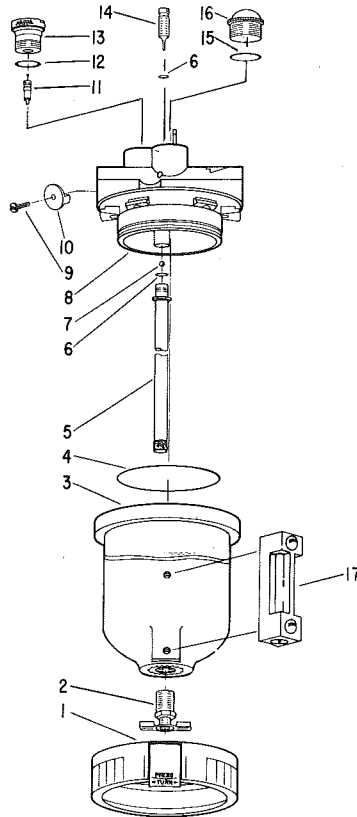

Furnish Catalog Number When Ordering Parts

Fig- ure	Part No.	Name	Fig- ure	Part No.	Name
†1	00181	Ring—Clamp (1645M, 1648M)	9		Screw—Flow Guide (not available individually)
	00203	Ring—Clamp (1652M)	10	00188	Flow Guide (1/4") (incl's. fig. 9)
†2	00039	Drain—Cock		00189	Flow Guide (1/2") (incl's. fig. 9)
3	00221	Bowl—Metal (with Gauge) (1645M, 1648M) (Incl's. Fig. 2)		00208	Flow Guide (3/4") (incl's. fig. 9)
	00222	Bowl—Metal (with Gauge) (1652M) (Incl's. Fig. 2)	†11	00190	Valve—Check
4	00183	Ring—"O" (1645M, 1648M)	12	14309	Ring—"O"
	00205	Ring—"O" (1652M)	13	00192	Plug—Fill (incl's. fig. 12)
5	00184	Assy.—Siphon Tube & Filter (1645M, 1648M)	†14	00193	Screw—Adj.
	00206	Assy.—Siphon Tube & Filter (1652M)	15	14378	Ring—"O" (1645M, 1648M); 14366 Ring—"O" (1652M)
6	14369	Ring—"O"	16	00195	Dome—Sight (1645M, 1648M)
†7	00033	Ball		00210	Dome—Sight (1652M)
†8	00185	Assy.—Body (1/4")	17	00223	Kit—Gauge Repair (Incl's. Glass Gauge Tube, "O" Rings & Gas- kets To Service Oil Level Gauge) (1645M, 1648M)
	00186	Assy.—Body (1/2")		00224	Tube—Pyrex (To Service Oil Level Gauge) (1652M)
	00207	Assy.—Body (3/4")			