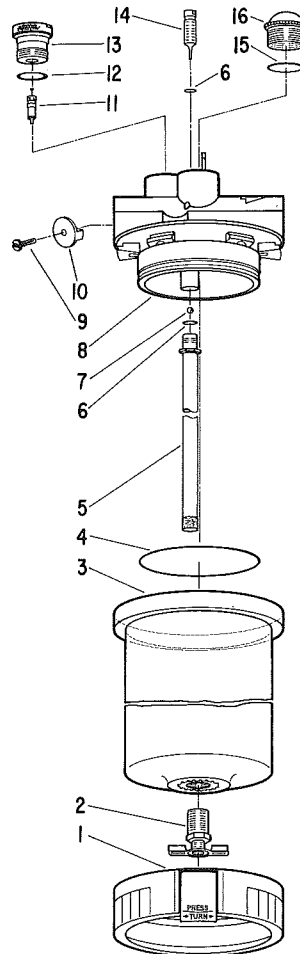

Parts List for No. 1645 1/4", 1648 1/2" and 1652 3/4" Lubricators

Furnish Catalog Number When Ordering Parts

Fig- ure	Part No.	Name	Fig- ure	Part No.	Name
1	00181	Ring—Clamp (1645, 1648)	9	00187	Screw—Flow Guide
	00203	Ring—Clamp (1652)	10	00188	Flow Guide (1/4")
2	00039	Drain—Cock		00189	Flow Guide (1/2")
3	00182	Bowl—Plastic (1645, 1648)		00208	Flow Guide (3/4")
	00204	Bowl—Plastic (1652)	11	00190	Valve—Check
4	00183	Ring—"O" (1645, 1648)	12	14309	Ring—"O"
	00205	Ring—"O" (1652)	13	00192	Plug—Fill (1645, 1648)
5	00184	Assy.—Siphon Tube & Adaptor (1645, 1648)		00209	Plug—Fill (1652)
	00206	Assy.—Siphon Tube & Adaptor (1652)	14	00193	Screw—Adj.
6	14369	Ring—"O"	15	14378	Ring—"O" (1645, 1648)
7	00033	Ball		14366	Ring—"O" (1652)
8	00185	Assy.—Body (1/4")	16	00195	Dome—Sight (1645, 1648)
	00186	Assy.—Body (1/2")		00210	Dome—Sight (1652)
	00207	Assy.—Body (3/4")			

SIoux TOOLS INC.
SIoux CITY, IOWA, U.S.A. 51102