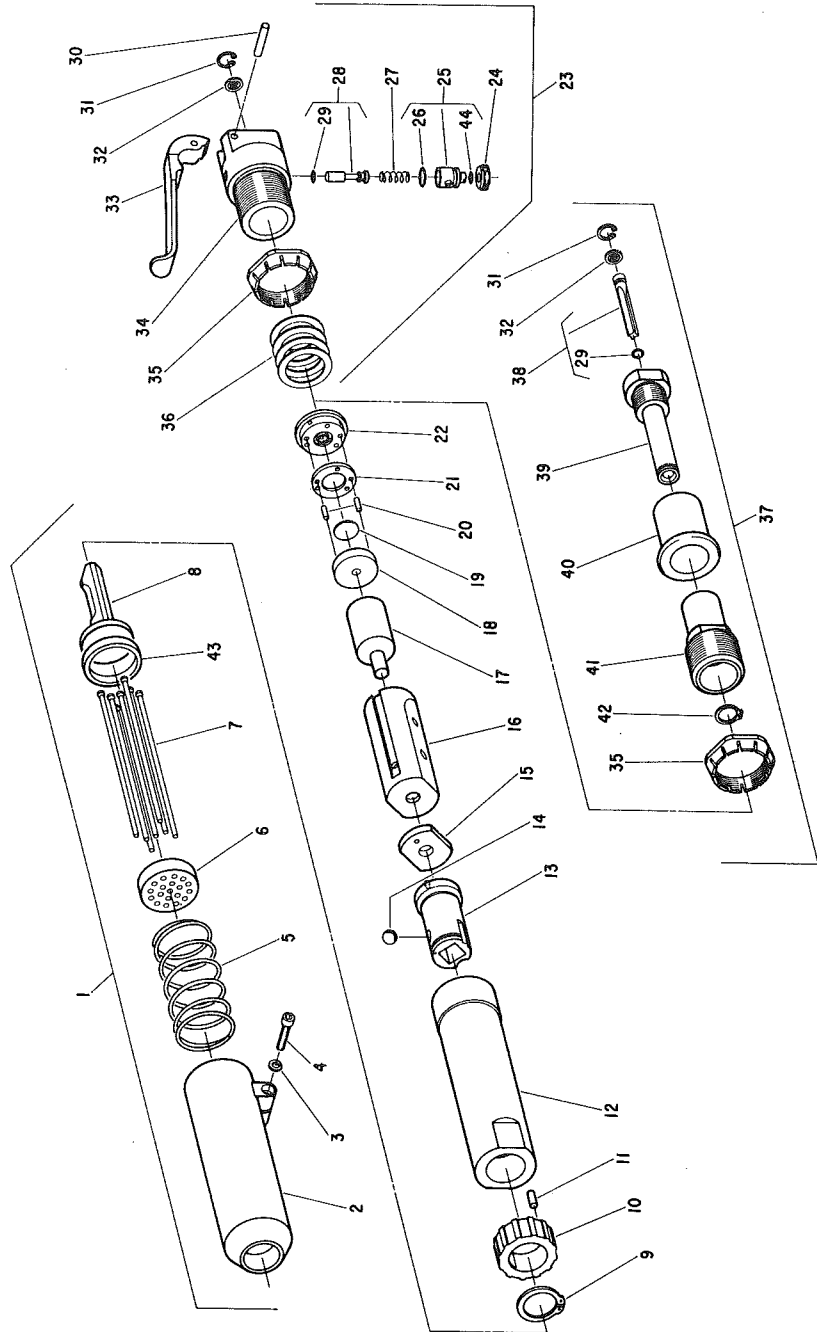

**NOTE: Parts are no longer available for this tool.**

**The manual will continue on the next page.**

**SIoux****TOOLS**

**Parts List for**  
**No. 263, 264 Weld Flux Scaler**  
**No. 265, 266 Needle Scaler**

SER. NO'S. UP TO "C"

Furnish Catalog, Serial and Model Number When Ordering Parts

Fig- ure	Part No.	Name	Fig- ure	Part No.	Name
1	53236	Assy.—Needle Scaler Attachment (265, 266)	24	54208	Retainer—Valve (264, 266)
2	53235	Assy.—Lug & Housing (265, 266)	25	53259	Assy.—Regulator & "O" Ring (264, 266)
3	09724	Washer—Lock #10 (265, 266)	26	14290	Ring—"O" (264, 266)
4	07093	Screw #10 (265, 266)	27	21372	Spring (264, 266)
5	41264	Spring (265, 266)	28	53260	Assy.—Valve & "O" Ring (264, 266)
6	54195	Spacer—Needle (265, 266)	29	04234	Ring—"O"
7	2260	Needle (Set of 19) (265, 266)	30	34166	Pin (264, 266)
8	54213	Driver—Needle (265, 266)	31	21541	Ring—Retaining
9	21772	Ring—Retaining	32	30463	Screen
10	11583	Retainer—Chisel	33	11585	Lever (264, 266)
11	04232	Slug—Friction	34	54209	Body—Valve (264, 266)
12	54212	Housing	35	54204	Locknut
13	53700	Holder—Chisel (Incl. Fig. 16)	36	53261	Assy.—Spacer Set (264, 266)
14	10305	Ball—Steel 3/8" Dia.	37	53238	Assy.—Push Throttle (263, 265)
15	54205	Spacer	38	53262	Assy.—Valve Stem & "O" Ring (263, 265)
16	54211	Cylinder	39	54214	Guide—Valve (263, 265)
17	54201	Piston	40	54215	Regulator (263, 265)
18	54200	Block—Lower Valve	41	54216	Body—Valve (263, 265)
19	14776	Valve—Plate	42	21483	Ring—Retaining (263, 265)
20	30019	Pin (2)	43	04236	Spacer (265, 266)
21	54203	Spacer	44	14308	Ring—"O" (264-266)
22	54202	Block—Upper Valve			
23	53256	Assy.—Lever Throttle (264, 266)			

## Parts List for No. 263, 264 Weld Flux Scaler No. 265, 266 Needle Scaler SER. NO'S. UP TO "C"

Furnish Catalog, Serial and Model Number When Ordering Parts

This pdf incorporates the following model numbers: