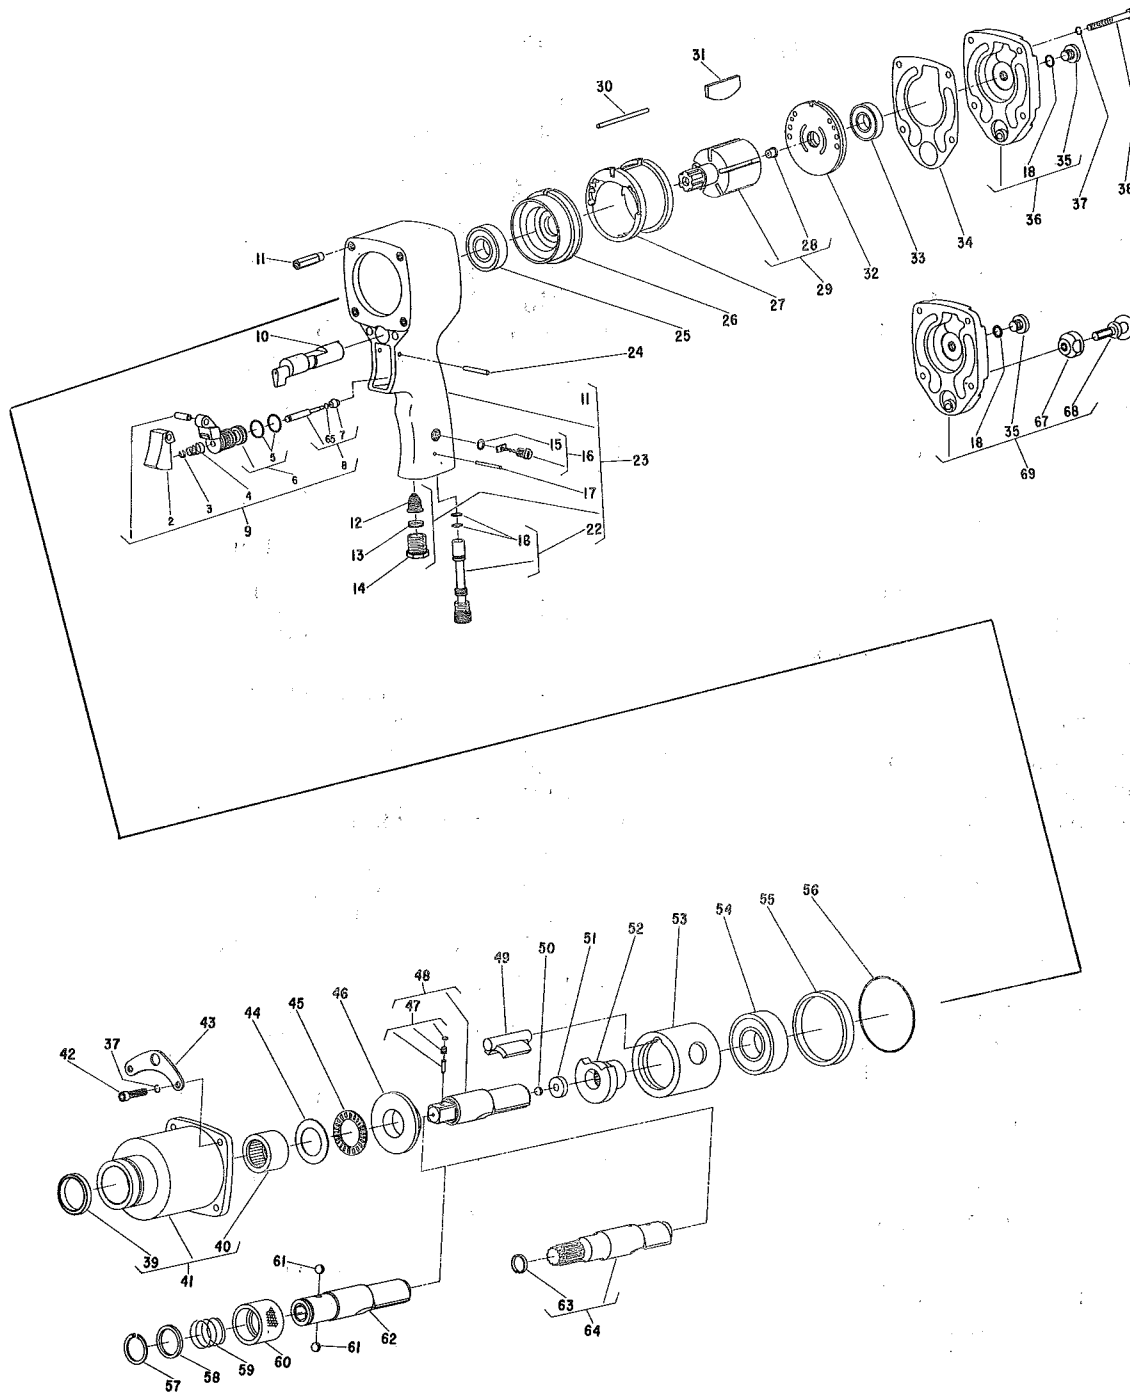

SIoux

TOOLS

Parts List for No's.
4026, 4027, 4028, 4029, 4031, 4032, 4033,
AIR IMPACT WRENCHES and No. 4030 SCREW DRIVER

Furnish Catalog, Serial and Model Number When Ordering Parts

(Up To Ser. B)
(Ser. No. "C" Up To "D")

Fig- ure	Part No.	Name	Fig- ure	Part No.	Name
1	44754	Bushing	42	07091	Screw (4)
2	14087	Trigger	43	35062	Bail—Front
3	21542	Retainer	44	10053	Race—Thrust Bearing
4	21401	Spring—Valve	45	10052	Bearing—Needle Thrust
5	14312	Ring—"O" (2)	46	54107	Sleeve—Guide
6	53258	Ass'm.—Valve Seat & "O" Rings	47	43890	Ass'm.—Socket Retainer (4026, 4027, 4028)
7	14325	Valve		43891	Ass'm.—Socket Retainer (4031, 4032, 4033)
8	53296	Ass'm.—Valve	48	53097	Ass'm.—Anvil (4026)
9	53184	Ass'm.—Throttle Valve		53124	Ass'm.—Sp. 3" Longer Anvil (4027)
10	11575	Valve—Reversing		53125	Ass'm.—Sp. 6" Longer Anvil (4028)
11	44199	Insert (4)		53128	Ass'm.—Anvil (4031)
12	33993	Screen—Air		53129	Ass'm.—Sp. 2" Longer Anvil (4032)
13	21417	Spring		53130	Ass'm.—Sp. 6" Longer Anvil (4033)
14	44100	Bushing—Reducing	49	54131	Hammer
15	14369	Ring—"O"	50	10299	Ball (1/4")
16	43553	Ass'm.—Oiler Screw & Chain	51	54013	Disc—Thrust
17	30219	Pin—Roll	52	54059	Cam
18	14291	Ring—"O" (3)	53	44909	Frame—Hammer
22	53098	Ass'm.—Regulator	54	10264	Bearing—Ball
23	53096	Ass'm.—Housing	55	44242	Spacer—Hammer Case
24	30613	Pin—Drive	56	14339	Ring—"O"
25	10247	Bearing—Ball	57	21526	Ring—Retainer (4030)
26	33975	Ass'm.—Front End Plate	58	34456	Ring—Guide (4030)
27	44256	Cylinder	59	21414	Spring (4030)
28	30356	Fitting—Grease	60	34455	Retainer—Ball (4030)
29	44197	Rotor	61	10324	Ball (2) (4030)
30	44196	Pin—Alignment	62	54111	Anvil (4030)
31	43027	Vane—Rotor (Set of 5)	63	21767	Ring—Retainer (4029)
32	33958	Ass'm.—Rear End Plate	64	53209	Ass'm.—(4029)
33	10203	Bearing—Ball	65	35311	Washer
34	14795	Gasket	67	54135	Nut—Vertical Bail
35	08649	Screw	68	30665	Bail—Vertical
36	53094	Ass'm.—Back Cap	69	53150	Ass'y—Housing Cap
37	09726	Washer—Lock #10 (8)			
38	07094	Screw (4)			
39	30661	Seal			
40	10051	Bearing—Needle			
41	53081	Ass'm.—Hammer Case			

SIoux TOOLS INC.
SIoux CITY, IOWA, U.S.A. 51102

SIoux

TOOLS

Parts List for No's.

4026, 4027, 4028, 4029, 4031, 4032, 4033,
AIR IMPACT WRENCHES and No. 4030 SCREW DRIVER

(Up To Ser. B)
(Ser. No. "C" Up To "D")

Furnish Catalog, Serial and Model Number When Ordering Parts