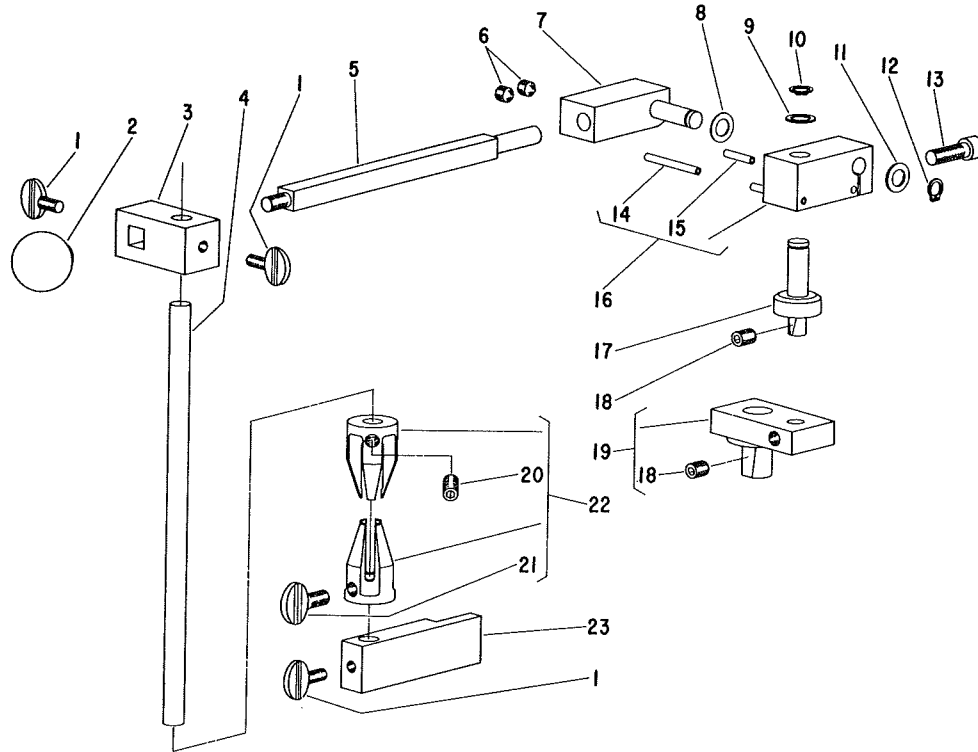

## Parts List for No. 656 ROCKER ARM ATTACHMENT

Fig- ure	Part No.	Name	Fig- ure	Part No.	Name
1	08236	Screw—Thumb 1/4" (3)	13	08836	Screw—5/16"
2	14008	Ball—Grip	14	30748	Pin—Roll
3	54044	Holder—Arbor	15	30651	Pin—Roll
4	54046	Arbor—Cone	16	54042	Block—Swivel
5	54045	Arm—Radius	17	53047	Ass'm.—Pivot Post & Base
6	08577	Screw—5/16 (2)	18	08578	Screw—5/16"
7	54043	Base—Radius Arm	19	53149	Ass'm.—Adaptor (682 Unit Only)
8	25286	Washer	20	08598	Screw—5/16"
9	35228	Washer	21	08766	Screw—Thumb 5/16"
10	21761	Ring—Retaining	22	53157	Ass'm.—Splined Cone
11	25680	Washer	23	54048	Gage—Ailgnment
12	21481	Ring—Retaining			

Furnish Catalog Number When Ordering Parts.

**SIoux TOOLS INC.**  
SIoux CITY, IOWA, U.S.A. 51102

This pdf incorporates the following model numbers:

656