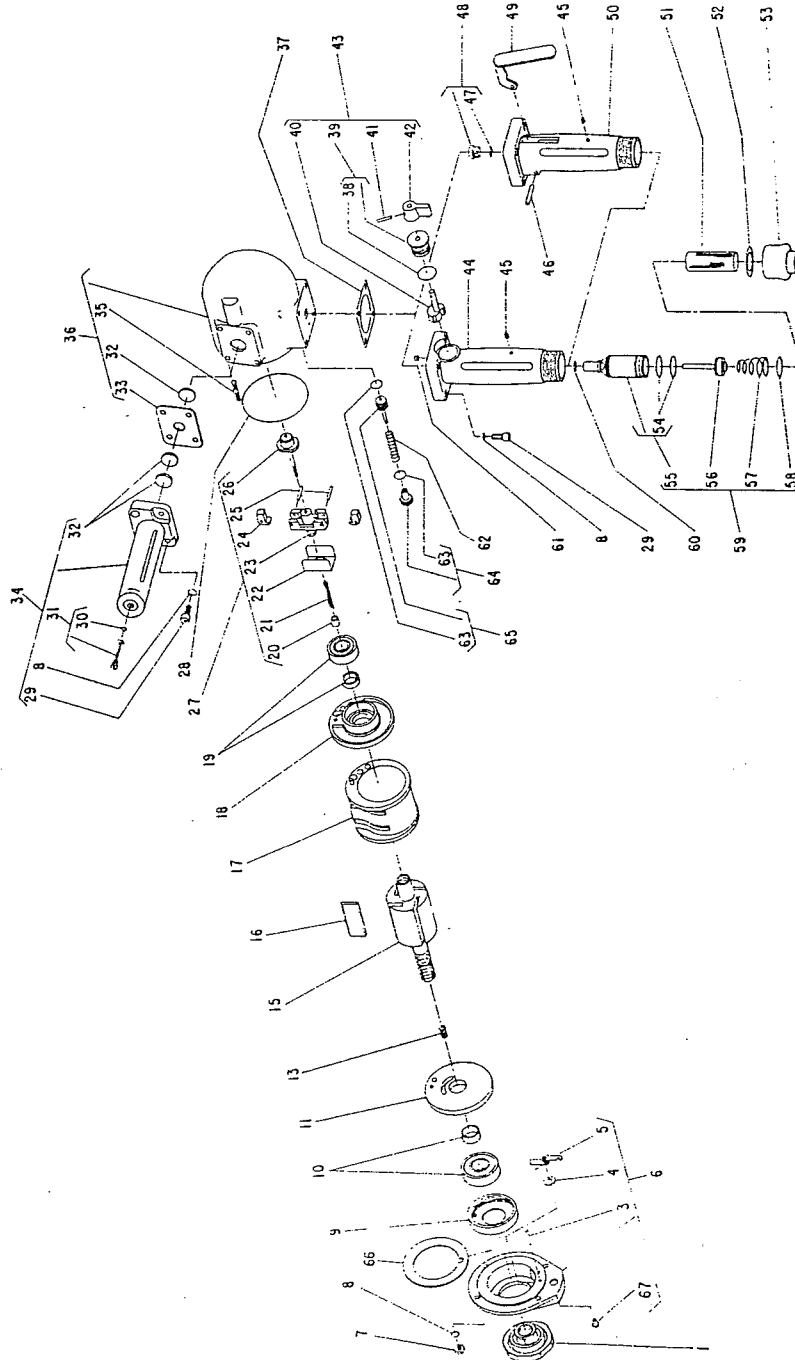

SIoux

TOOLS

Parts List for No.'s V5121, V5131, V5141,
V5221, V5231, V5241

VERTICAL AIR GRINDER & SANDER

Up To Ser. No's. Starting With "B"

Furnish Catalog and Serial Number When Ordering Parts

Fig- ure	Part No.	Name	Fig- ure	Part No.	Name
1	43608	Ass'm.—Drive Flange & Safety Weight (4500 R.P.M.)	37	14789	Gasket
	43609	Ass'm.—Drive Flange & Safety Weight (6000 R.P.M.)	38	04216	Ring—"O" (V5121, V5131, V5141)
	43831	Ass'm.—Drive Flange & Safety Weight (7000 R.P.M.)	39	43865	Ass'm.—Bushing & "O" Ring (V5121, V5131, V5141)
3	30626	Pin	40	44943	Cam (V5121, V5131, V5141)
4	13015	Washer	41	30336	Pin (V5121, V5131, V5141)
5	43810	Ass'm.—Latch & Spring	42	13241	Trigger—Throttle (V5121, V5131, V5141)
6	43858	Ass'm.—Cap	*43	43836	Ass'm.—Trigger (V5121, V5131, V5141)
7	09501	Nut (8)	44	12767	Handle (V5121, V5131, V5141)
8	09750	Washer (12)	45	07187	Screw
9	44929	Nut—Bearing Clamp	46	30591	Pin (V5221, V5231, V5241)
10	43839	Ass'm.—Lower Bearing & Spacer	47	14290	Ring—"O" (V5221, V5231, V5241)
11	13234	Plate—Lower End	48	43861	Ass'm.—Screw Plugs & "O" Ring (V5221, V5231, V5241)
13	08001	Screw	49	43845	Ass'm.—Lever (V5221, V5231, V5241)
15	44928	Rotor	50	12768	Handle (V5221, V5231, V5241)
16	43883	Vane—Rotor (Set of 4)	51	30628	Screen
17	11566	Cylinder	52	14790	Gasket
18	13233	Plate—Upper End	53	44941	Cap—Handle
19	43838	Ass'm.—Upper Bearing & Spacer	54	04215	Ring—"O" (2)
20	13228	Nut—Adjustment	55	43862	Ass'm.—Valve Body & "O" Ring
21	41229	Spring (4500 R.P.M.)	56	43835	Ass'm.—Valve
	41227	Spring (6000 & 7000 R.P.M.)	57	41225	Spring
22	35220	Clip—Governor	58	21750	Ring—Retainer
23	43817	Ass'm.—Governor Body & Support	59	43834	Ass'm.—Valve Body & Valve
24	11563	Weight Governor (2) (4500 & 6000 R.P.M.)	60	14312	Ring—"O" (V5221, V5231, V5241)
	11565	Weight Governor (2) (7000 R.P.M.)	61	08029	Screw (V5121, V5131, V5141)
25	30369	Pin (2)	62	41224	Spring
26	43818	Ass'm.—Governor Cap & Stem	63	14312	Ring—"O" (2)
27	43825	Ass'm.—Governor (4500 R.P.M.)	64	43863	Ass'm.—Valve Support & "O" Ring
	43819	Ass'm.—Governor (6000 R.P.M.)	65	43820	Ass'm.—Safety Valve
	43850	Ass'm.—Governor (7000 R.P.M.)		43911	Tune Up Kit
28	04214	Ring—"O"		20408	Plate—Name (Sander & Wire Brush)
29	08232	Screw (8)		20409	Plate—Name (Grinder)
30	14369	Ring—"O"		06002	Screw—Name Plate (4)
31	43553	Ass'm.—Oiler Screw	67	30356	Fitting—Grease
32	14788	Pad—Oil (3)			
33	14793	Gasket			
34	43874	Ass'm.—Auxiliary Handle & Oiler Insert			
35	44936	Stud (4)			
36	43884	Ass'm.—Housing			

*Part No. 53444 Kit available to convert to lock "On" Momentary Throttle (Kit includes replacement for Fig. No's. 43 & 59)

SIoux TOOLS INC.

SIoux CITY, IOWA, U.S.A. 51102

SIoux

TOOLS

Parts List for No.'s V5121, V5131, V5141, V5221, V5231, V5241

VERTICAL AIR GRINDER & SANDER

Up To Ser. No's. Starting With "B"

Furnish Catalog and Serial Number When Ordering Parts