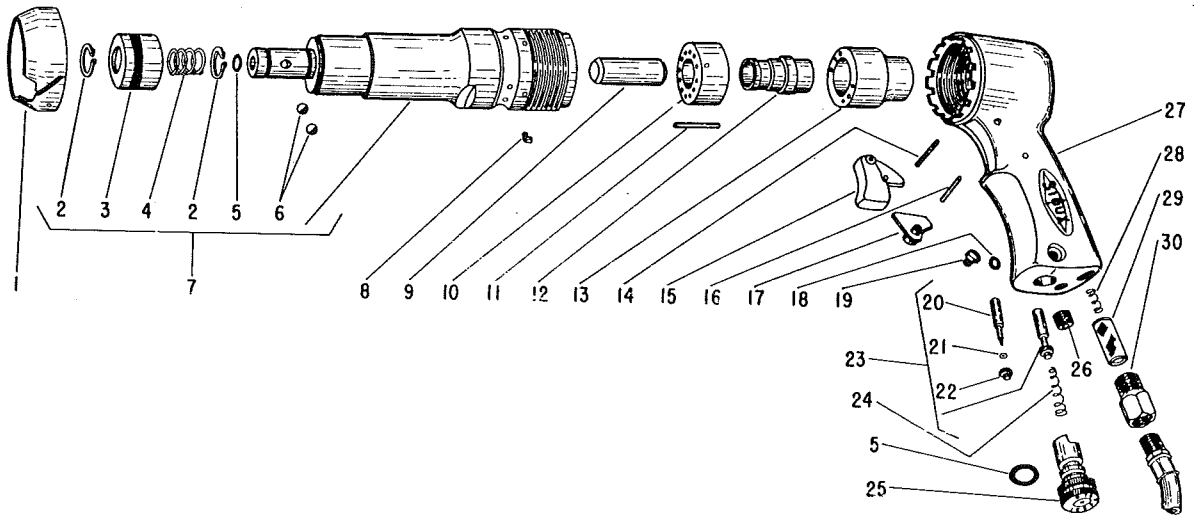

Fig- ure	Part No.	Name	Fig- ure	Part No.	Name
1	30385	Deflector—Exhaust	19	14378	Ring—"O"
2	21490	Ring—Retainer (2)	20	53048	Ass'y.—Regulator Body & "O" Ring
3	44314	Collar	21	53002	Ass'y.—Regulator
4	21425	Spring	22	14369	Ring—"O"
5	14290	Ring—"O"	23	43553	Ass'y.—Oiler Screw
6	10299	Ball—Steel (2)	24	44755	Insert—Oiler
7	43037	Ass'y.—Barrel & Punch Retainer	25	43663	Handle (Malleable Iron)
8	30391	Pin—Barrel Lock	43719	Handle (Aluminum) (Incl's. replacement for Fig's. 14 thru 34)	
9	30386	Plunger	26	44754	Bushing
10	30387	Cylinder—Front End	27	14087	Trigger
11	30389	Sleeve—Cylinder	28	21542	Retainer
12	30347	Pin	29	21401	Spring
13	30388	Cylinder—Back Air	30	14312	Ring—"O" (2)
14	35116	Washer (Use with Aluminum Handle)	31	53258	Ass'y.—Valve Body & "O" Rings
15	30613	Pin	32	14325	Valve
16	30593	Screen—Air	33	53039	Ass'y.—Valve
17	14281	Ring—"O"	34	53183	Ass'y.—Throttle Valve
18	53049	Ass'y.—Regulator & "O" Ring			

SIoux TOOLS INC.
SIoux CITY, IOWA, U.S.A. 51102

SIoux**TOOLS**

Parts List for No. 271 PIERCING PUNCH

Furnish Catalog, Serial and Model Number When Ordering Parts

Fig- ure	Part No.	Name	Fig- ure	Part No.	Name
1	30385	Deflector—Exhaust	18	14308	Ring—“O”
2	21490	Ring—Retainer (2)	19	07219	Screw—Retainer
3	44314	Collar	20	34917	Plunger—Throttle Valve
4	21425	Spring	21	25957	Washer
5	14290	Ring—“O” (2)	22	14325	Valve—Rubber
6	10299	Ball—Steel (2)	23	33576	Ass'm.—Valve
7	43057	Ass'm.—Barrel & Punch Retainer	24	21382	Spring—Throttle Valve
8	30391	Pin—Barrel Lock	25	13120	Regulator—Air
9	30386	Plunger	26	30246	Plug—Pipe
10	30387	Cylinder—Front Air	27	43551	Housing (Malleable Iron) (Includes Fig. 14 thru 30)
11	30390	Pin—Cylinder Lock		43719	Housing (Aluminum) (Includes Fig. 14 thru 30)
12	30389	Sleeve—Cylinder		35116	Washer—Spring (Use with Aluminum Handle)
13	30388	Cylinder—Back Air			
14	30325	Pin—Groove	28	21305	Spring—Air Screen
15	33146	Trigger	29	30248	Screen—Air
16	30251	Pin—Groove	30	30249	Connection—Air Hose
17	33176	Lever			