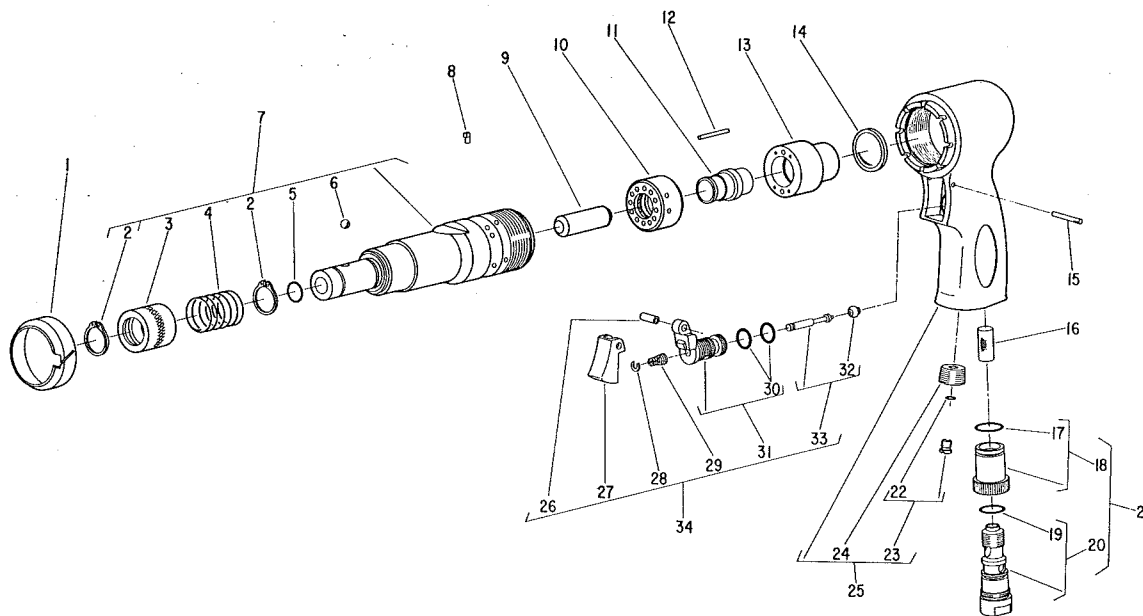

NOTE: Parts are no longer available for this tool.

The manual will continue on the next page.

SIoux

TOOLS

Parts List for No. 271 PIERCING PUNCH

(ALL SERIAL NO'S. ENDING WITH "H")

Furnish Catalog and Serial Number When Ordering Parts

Fig- ure	Part No.	Name	Fig- ure	Part No.	Name
1	30385	Deflector—Exhaust	19	14378	Ring—"O"
2	21490	Ring—Retainer (2)	20	53048	Ass'y.—Regulator Body & "O" Ring
3	44314	Collar	21	53002	Ass'y.—Regulator
4	21425	Spring	22	14369	Ring—"O"
5	14290	Ring—"O"	23	43553	Ass'y.—Oiler Screw
6	10299	Ball—Steel (2)	24	44755	Insert—Oiler
7	43037	Ass'y.—Barrel & Punch Retainer	25	43663	Handle (Malleable Iron)
8	30391	Pin—Barrel Lock	43719	Handle (Aluminum) (Incl's. replacement for Fig's. 14 thru 34)	
9	30386	Plunger	26	44754	Bushing
10	30387	Cylinder—Front End	27	14087	Trigger
11	30389	Sleeve—Cylinder	28	21542	Retainer
12	30347	Pin	29	21401	Spring
13	30388	Cylinder—Back Air	30	14312	Ring—"O" (2)
14	35116	Washer (Use with Aluminum Handle)	31	53258	Ass'y.—Valve Body & "O" Rings
15	30613	Pin	32	14325	Valve
16	30593	Screen—Air	33	53039	Ass'y.—Valve
17	14281	Ring—"O"	34	53183	Ass'y.—Throttle Valve
18	53049	Ass'y.—Regulator & "O" Ring			