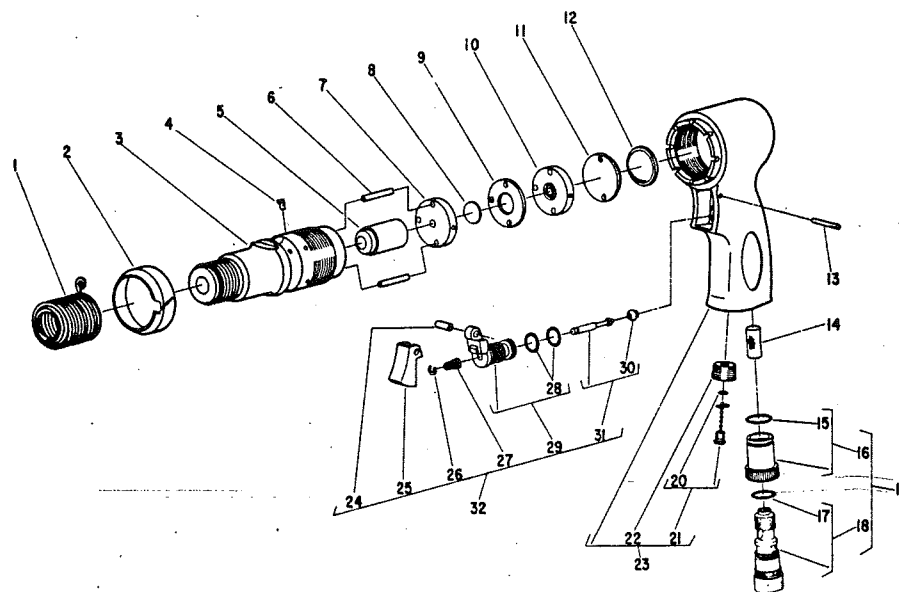

NOTE: Parts are no longer available for this tool.

The manual will continue on the next page.

2901 FLOYD BOULEVARD ■ SIOUX CITY, IOWA 51102 ■

Parts List for No. 272 SIOUX SLUGGER

(SERIAL NO. B2601 UP)

Furnish Catalog and Serial Number When Ordering Parts

Figure	Part No.	Name	Figure	Part No.	Name
	1	2207 Spring		18	53048 Ass'y.—Regulator Body & "O" Ring
	2	35188 Deflector—Exhaust		19	53002 Ass'y.—Regulator
	3	54010 Barrel		20	14369 Ring—"O"
	4	30391 Pin—Barrel Lock		21	44253 Oiler Screw
	5	44731 Piston		22	44755 Insert—Oiler
	6	30584 Pin (2)		23	43663 Handle (Malleable Iron)
	7	54011 Block—Lower Valve		43719	Handle (Aluminum) (Includes replacement for Fig. No.'s 12 thru 32)
	8	14776 Valve—Plate		24	44754 Bushing
	9	35185 Spacer		25	14087 Trigger
	10	54012 Block—Upper Valve		26	21542 Retainer
	11	44732 Cap—Valve		27	21401 Spring
	12	35116 Washer (Use with Aluminum Handle)		28	14312 Ring—"O"
	13	30613 Pin		29	53258 Ass'y.—Valve Body & "O" Rings
	14	30593 Screen—Air		30	14325 Valve
	15	14281 Ring—"O"		31	53039 Ass'y.—Valve
	16	53049 Ass'y.—Regulator & "O" Ring		32	53183 Ass'y.—Throttle Valve
	17	14378 Ring—"O"			