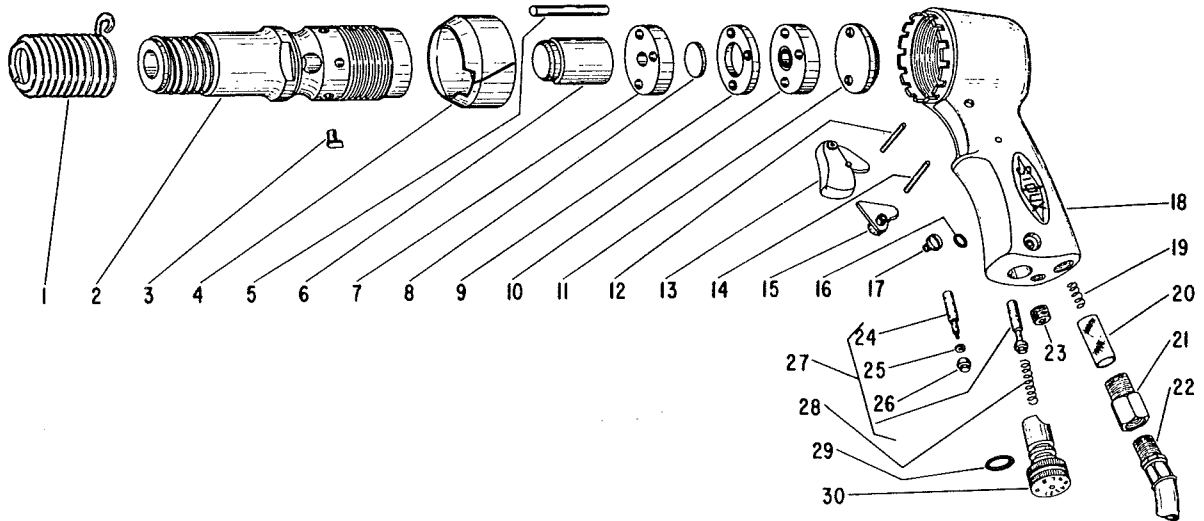

Fig-ure	Part No.	Name
1	2207	Spring
2	53012	Ass'm.—Barrel Kit (Includes Fig. 24 & 27) (Up to Serial starting with "B")
	54010	Barrel (Serial starting with "B")
3	30391	Pin—Barrel Lock
4	35188	Deflector—Exhaust
5	30584	Pin (2)
6	44731	Piston
7	30613	Pin
8	44754	Bushing
9	14079	Trigger
10	21542	Retainer
11	21401	Spring—Valve
12	14312	Ring—"O" (2)
13	43660	Ass'm.—Valve Seat & "O" Rings
15	14325	Valve
16	53039	Ass'm.—Valve
17	44755	Insert—Oiler
18	33991	Ass'm.—Oiler Screw & Chain
19	14369	Ring—"O"
20	30593	Screen—Air

Fig-ure	Part No.	Name
21	53048	Ass'm.—Regulator Body & "O" Ring
24	44733	Block—Lower Valve (Up to Serial starting with "B")
	54011	Block—Lower Valve (Serial starting with "B")
25	14776	Valve—Plate
26	35185	Spacer
27	44734	Block—Upper Valve (Up to Serial starting with "B")
	54012	Block—Upper Valve (Serial starting with "B")
28	44732	Cap—Valve
29	43663	Handle (Malleable Iron)
	43719	Handle (Aluminum) (Includes replacement for Fig.'s 7, 20, 29, 33, 34, and Part No. 35116)
	35116	Washer (Use with Aluminum Handle)
30	53049	Ass'm.—Regulator & "O" Ring
31	14281	Ring—"O"
32	14378	Ring—"O"
33	53183	Ass'm.—Throttle Valve
34	53002	Ass'm.—Regulator

SIoux TOOLS INC.

SIoux CITY, IOWA, U.S.A. 51102

SIoux

TOOLS

Parts List for No. 272

SIoux SLUGGER

(UP TO SERIAL NO. 1999)

Furnish Catalog and Serial Number When Ordering Parts

Fig- ure	Part No.	Name
1	2207	Spring
2	53012	Ass'm.—Barrel Kit (includes fig. 7 & 10)
3	30391	Pin—Barrel Lock
4	35188	Deflector—Exhaust
5	30584	Pin (2)
6	44731	Piston
7	44733	Block—Lower Valve
8	14776	Valve—Plate
9	35185	Spacer
10	44734	Block—Upper Valve
11	44732	Cap—Valve
12	30613	Pin—Groove
13	33146	Trigger
14	30251	Pin—Groove
15	33176	Lever