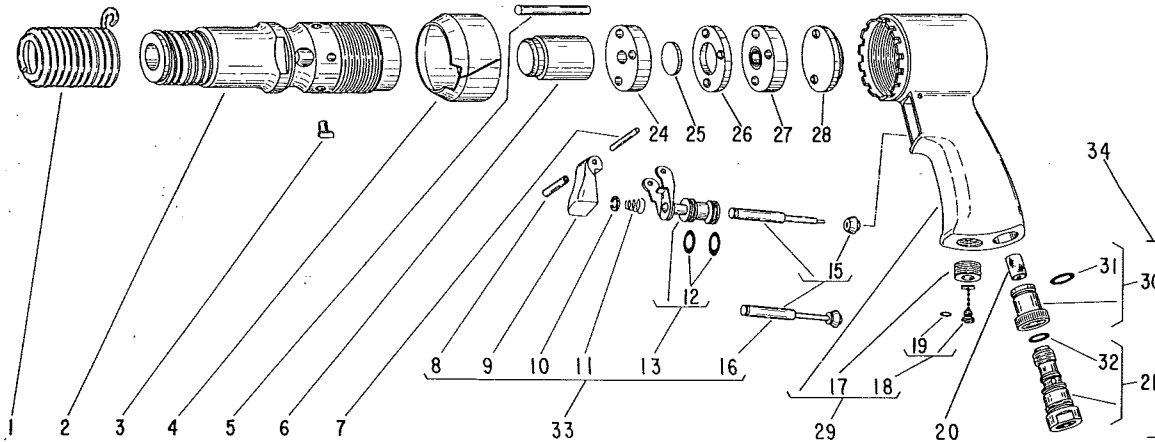

NOTE: Parts are no longer available for this tool.

The manual will continue on the next page.

SIoux

TOOLS

Parts List for No. 272 SIoux SLUGGER

(SERIAL NO. 2000 UP TO B2600)

Furnish Catalog and Serial Number When Ordering Parts

Fig-ure	Part No.	Name
1	2207	Spring
2	53012	Ass'm.—Barrel Kit (Includes Fig. 24 & 27) (Up to Serial starting with "B")
	54010	Barrel (Serial starting with "B")
3	30391	Pin—Barrel Lock
4	35188	Deflector—Exhaust
5	30584	Pin (2)
6	44731	Piston
7	30613	Pin
8	44754	Bushing
9	14079	Trigger
10	21542	Retainer
11	21401	Spring—Valve
12	14312	Ring—"O" (2)
13	43660	Ass'm.—Valve Seat & "O" Rings
15	14325	Valve
16	53039	Ass'm.—Valve
17	44755	Insert—Oiler
18	33991	Ass'm.—Oiler Screw & Chain
19	14369	Ring—"O"
20	30593	Screen—Air

Fig-ure	Part No.	Name
21	53048	Ass'm.—Regulator Body & "O" Ring
24	44733	Block—Lower Valve (Up to Serial starting with "B")
	54011	Block—Lower Valve (Serial starting with "B")
25	14776	Valve—Plate
26	35185	Spacer
27	44734	Block—Upper Valve (Up to Serial starting with "B")
	54012	Block—Upper Valve (Serial starting with "B")
28	44732	Cap—Valve
29	43663	Handle (Malleable Iron)
	43719	Handle (Aluminum) (Includes replacement for Fig.'s 7, 20, 29, 33, 34, and Part No. 35116)
	35116	Washer (Use with Aluminum Handle)
30	53049	Ass'm.—Regulator & "O" Ring
31	14281	Ring—"O"
32	14378	Ring—"O"
33	53183	Ass'm.—Throttle Valve
34	53002	Ass'm.—Regulator

Fig- ure	Part No.	Name
16	14308	Ring—"O"
17	07219	Screw—Retainer
18	43551	Housing (Incl. Figures 12 thru 30)
19	21305	Spring—Air Screen
20	30248	Screen—Air
21	30249	Connection—Air Hose
22	1376	Hose—Leader
23	30246	Plug—Oil
24	34917	Plunger—Throttle Valve
25	25957	Washer
26	14325	Valve—Rubber
27	33576	Ass'm.—Valve
28	21382	Spring
29	14290	Ring—"O"
30	13120	Regulator—Air