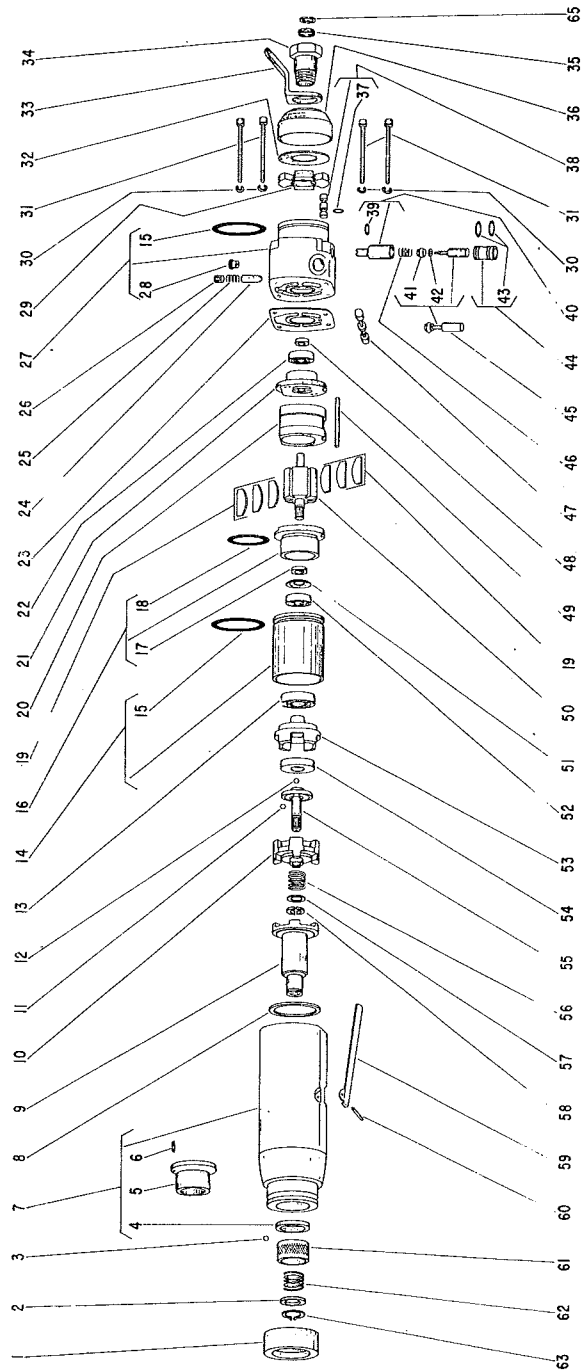

SIoux

TOOLS

Parts List for No. 495 AIR SCREW DRIVER

Furnish Catalog and Serial Number When Ordering Parts

Fig- ure	Part No.	Name	Fig- ure	Part No.	Name
1	14351B	Protector—Rubber	35	30463	Screen
2	44660	Ring—Guide	36	44692	Deflector—Air
3	10902	Ball—Steel	*37	14349	Ring—"O"
*4	30258	Seal—Oil	38	43518	Ass'm.—Valve Seat Retainer Pin & "O" Ring
5	10424	Bushing	*39	14311	Ring—"O" (up to serial 999)
6	30471	Pin—Roll	*	14308	Ring—"O" (serial 1000 & up)
7	43482	Ass'm.—Hammer Case	40	43517	Ass'm.—Output Control & "O" Ring (up to serial 999)
8	35189	Washer		43578	Ass'm.—Output Control & "O" Ring (serial 1000 & up)
9	44742	Anvil	*41	14325	Valve—Rubber
10	11558	Hammer—Auxiliary	42	35311	Washer
11	10291	Ball—Steel	*43	14311	Ring—"O" (2)
12	10306	Ball—Steel	44	43516	Ass'm.—Throttle Valve Seat & "O" Ring
13	10203	Bearing—Ball	45	43515	Ass'm.—Valve
14	43514	Ass'm.—Motor Location Sleeve & "O" Ring	46	21372	Spring
*15	14313	Ring—"O" (2)	47	44684	Valve—Reversing
16	43533	Ass'm.—Front End Plate	*48	30498	Seal
*17	30473	Seal—Garlock	49	30424	Pin
*18	14334	Ring—"O"	50	44693	Rotor
*19	33940	Vane—Rotor (Set of 6)	51	35186	Spacer
20	44737	Cylinder	52	10241	Bearing—Ball
21	43532	Plate—Rear End	53	44736	Frame—Hammer
22	10219	Bearing—Ball	54	44673	Bearing—Spindle Cam
*23	14777	Gasket—Back Cap	55	44309	Cam—Spindle
24	44682	Plunger—Reversing Valve	56	21404	Spring
25	41213	Spring	57	35094	Washer
26	08001	Screw—1/4"	58	35093	Washer—Split (Set of 2)
27	43513	Ass'm.—Back Cap	59	35191	Lever
28	30356	Fitting—Grease	60	30632	Pin—Roll
*29	14779	Felt	61	44161	Retainer—Ball
30	09712	Washer—Lock #8 (4)	62	21406	Spring
31	06603	Screw—#8 (4)	63	21501	Ring—Retainer
32	30470	Screen	65	21541	Retainer
33	35192	Bail			
34	44351	Adaptor—Intake			

*These parts included in Tune-Up Set No. 43912

SIoux TOOLS INC.

SIoux CITY, IOWA, U.S.A. 51102

SIoux

TOOLS

Parts List for No. 495 AIR SCREW DRIVER

Furnish Catalog and Serial Number When Ordering Parts