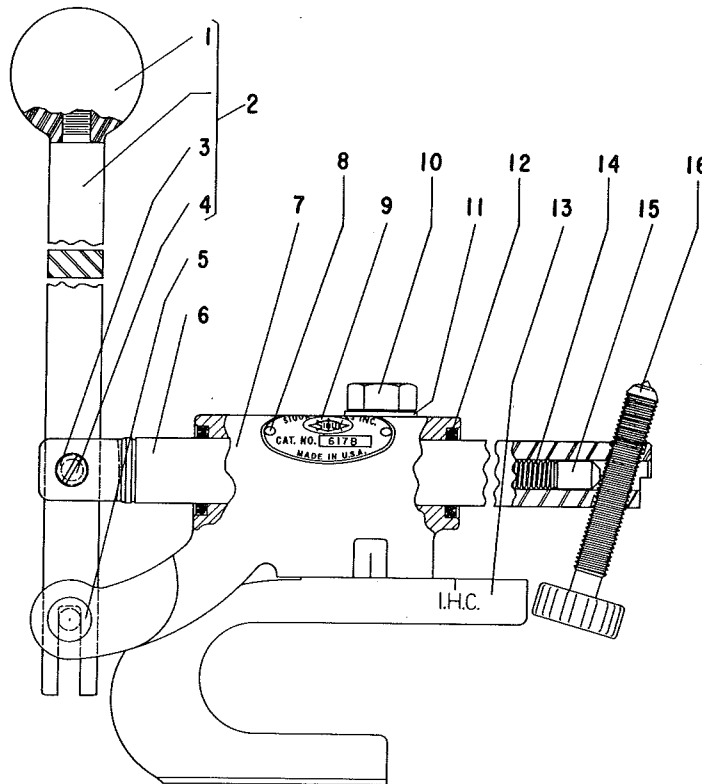

NOTE: Parts are no longer available for this tool.

The manual will continue on the next page.

SIoux**TOOLS**

Parts List for No. 617B Dressing Attachment

Fig- ure	Part No.	Name	Fig- ure	Part No.	Name
1	14092	Ball—Grip	10	24646	Bolt
2	53080	Handle	11	25372	Washer
3	10430	Bushing	12	30456	Seal—Oil (2)
4	08104	Screw—Handle	13	11165	Base
5	54080	Pin—Swivel	14	21280	Spring—Diamond Tension
6	54079	Bar—Slide	15	13092	Slug—Brass
7	43019	Casting—Slide (Includes Fig. 12)	16	1715	Diamond—Dressing
8	09950	Screw—Drive (2)		99	Wheel—Grinding
9	20402	Plate—Name			

SIoux TOOLS INC.
 SIoux CITY, IOWA, U.S.A. 51102

SIoux

TOOLS

Parts List for No. 617 Dressing Attachment

Fig- Part
ure No.

Name

- | | | |
|---|-------|-----------------|
| 1 | 23435 | Handle |
| 2 | 24651 | Screw—Handle |
| 3 | 24650 | Pin—Swivel |
| 4 | 24647 | Bar—Slide |
| 5 | 43019 | Casting—Slide |
| 6 | 09950 | Screw—Drive (2) |
| 7 | 20068 | Plate—Name |
| 8 | 24646 | Bolt |

Fig- Part
ure No.

Name

- | | | |
|----|-------|------------------------|
| 9 | 25372 | Washer |
| 10 | 23437 | Oil Seal, Complete (2) |
| 11 | 11165 | Base |
| 12 | 21280 | Spring—Diamond Tension |
| 13 | 13092 | Plug—Brass |
| 14 | 1715 | Diamond—Dressing |
| | 99 | Wheel—Grinding |