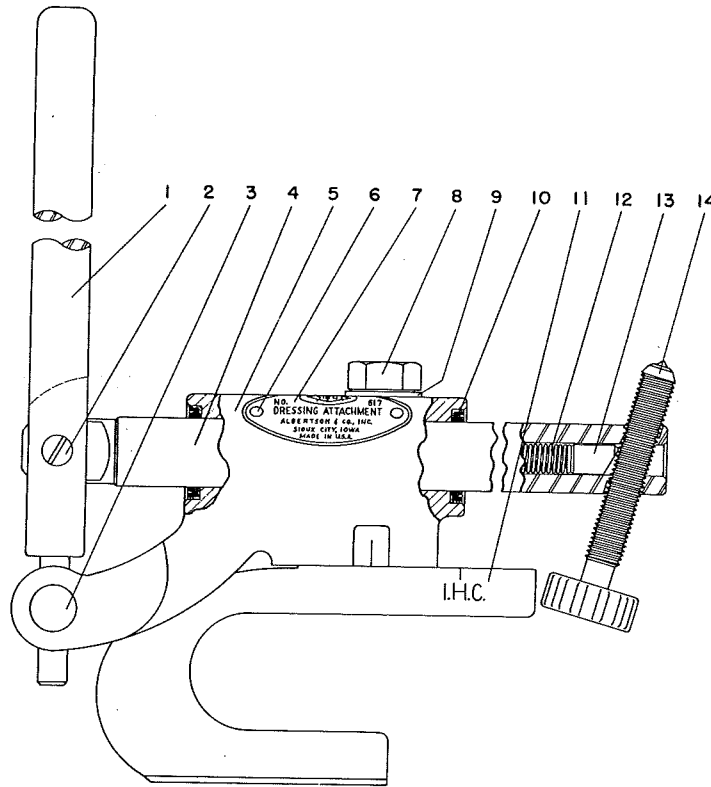

NOTE: Parts are no longer available for this tool.

The manual will continue on the next page.

SIoux**TOOLS**

Parts List for No. 617B Dressing Attachment

Fig- ure	Part No.	Name	Fig- ure	Part No.	Name
1	14092	Ball—Grip	10	24646	Bolt
2	53080	Handle	11	25372	Washer
3	10430	Bushing	12	30456	Seal—Oil (2)
4	08104	Screw—Handle	13	11165	Base
5	54080	Pin—Swivel	14	21280	Spring—Diamond Tension
6	54079	Bar—Slide	15	13092	Slug—Brass
7	43019	Casting—Slide (Includes Fig. 12)	16	1715	Diamond—Dressing
8	09950	Screw—Drive (2)		99	Wheel—Grinding
9	20402	Plate—Name			

SIoux TOOLS INC.
 SIoux CITY, IOWA, U.S.A. 51102

SIoux

TOOLS

Parts List for No. 617 Dressing Attachment

Fig- Part
ure No.

Name

- | | | |
|---|-------|-----------------|
| 1 | 23435 | Handle |
| 2 | 24651 | Screw—Handle |
| 3 | 24650 | Pin—Swivel |
| 4 | 24647 | Bar—Slide |
| 5 | 43019 | Casting—Slide |
| 6 | 09950 | Screw—Drive (2) |
| 7 | 20068 | Plate—Name |
| 8 | 24646 | Bolt |

Fig- Part
ure No.

Name

- | | | |
|----|-------|------------------------|
| 9 | 25372 | Washer |
| 10 | 23437 | Oil Seal, Complete (2) |
| 11 | 11165 | Base |
| 12 | 21280 | Spring—Diamond Tension |
| 13 | 13092 | Plug—Brass |
| 14 | 1715 | Diamond—Dressing |
| | 99 | Wheel—Grinding |