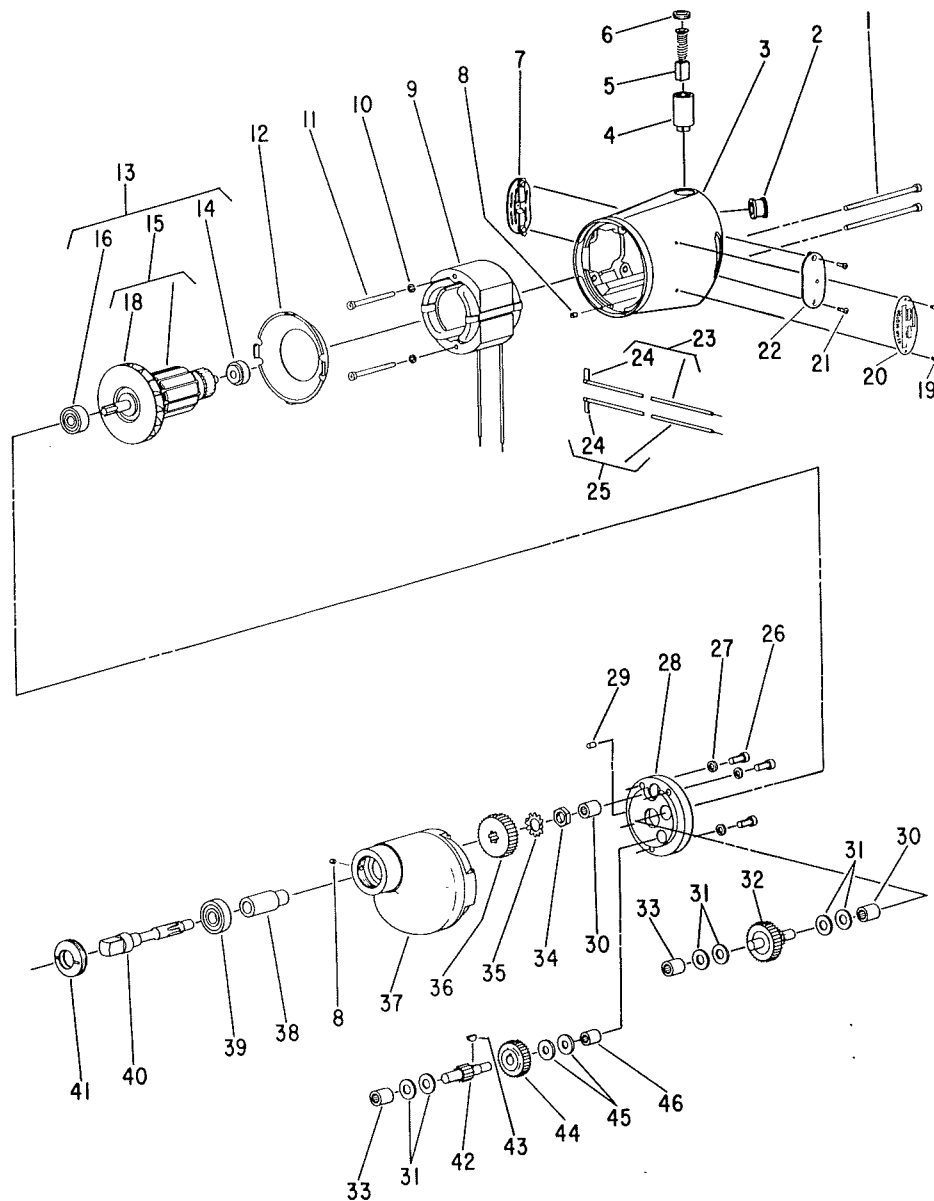

NOTE: Parts are no longer available for this tool.

The manual will continue on the next page.

SIoux
TOOLS INC.

2901 FLOYD BOULEVARD ■ SIOUX CITY, IOWA 51102 ■

Form A231D
Dated 12/92

Parts List for
1510 SP-P3 (115 VAC) & 1510SP-P4 (230 VAC)
G.E. 251C863
Ser. No's. Starting With "C"

**When Ordering Parts, Specify Voltage, also Serial & Unit
Number for Which the Parts are Wanted**

Parts List for 1510 SP-P3 (115 VAC) & 1510SP-P4 (230 VAC) G.E. 251C863

Serial No's. Starting With "C"

When Ordering Parts, Specify Voltage, also Serial & Unit

Number for Which the Parts are Wanted

Fig.- ure	Part No.	Name	Fig- ure	Part No.	Name
1	07129	Screw (4)	22	23009	Cap—Inspection Hole (Closed)
2	14208	Grommet—Rubber	23	18863	Wire—Lead
3	12321	Housing (Incl's. Figs. 2,4,8)	24	18860	Clip—Terminal (2)
4	18076	Holder—Brush (2)	25	18862	Wire—Lead
5	18004	Brush (Set of 2) (Specify Voltage)	26	08134	Screw (3)*
6	18120	Cap—Brush Holder (2)	27	09748	Washer—Lock (3)*
7	23000	Cap—Inspection Hole (Open)	28	12429	Cover—Gear Case (Incls. (1) Fig. 30 & 46)
8	07000	Screw—Set (3)*	29	24009	Pin
9	28652	Field (1510SP-P3)	30	10003	Bearing—Needle (2)
	28652J	Field (1510SP-P4)	31	25053	Washer—Thrust (6)
10	09724	Washer—Lock (2)	32	19211	Gear—2nd Compound Cluster
11	65701	Screw #10-24x1-7/8 (2)*	33	10004	Bearing—Needle (2)
	07136	Screw #10-24x2-1/8 (2)*	34	24038	Nut—Tool Spindle
12	25044	Plate—Baffle	35	25073	Washer—Lock
13	16855	Ass'y.—Arm., Fan & Brgs. (1510SP-P3)	36	19210	Gear—Tool Spindle
	16855J	Ass'y.—Arm., Fan & Brgs. (1510SP-P4)	37	12060	Case—Gear
14	10220	Bearing—Ball	38	44770	Sleeve—Tool Spindle
15	28697	Ass'y.—Armature & Fan (1510SP-P3)	39	10196	Bearing—Ball
	28697J	Ass'y.—Armature & Fan (1510SP-P4)	40	22654	Spindle—Tool (Square)
16	10289	Bearing—Ball	41	23001	Seal—Oil
18	21569A	Fan	42	19441	Pinion—1st Compound
19	09954	Screw—Drive (2)*	43	30010	Key—Woodruff
20	20194	Plate—Name	44	19234	Gear—1st Compound
21	06093	Screw (4)*	45	25054	Washer (2)
			46	10002	Bearing—Needle