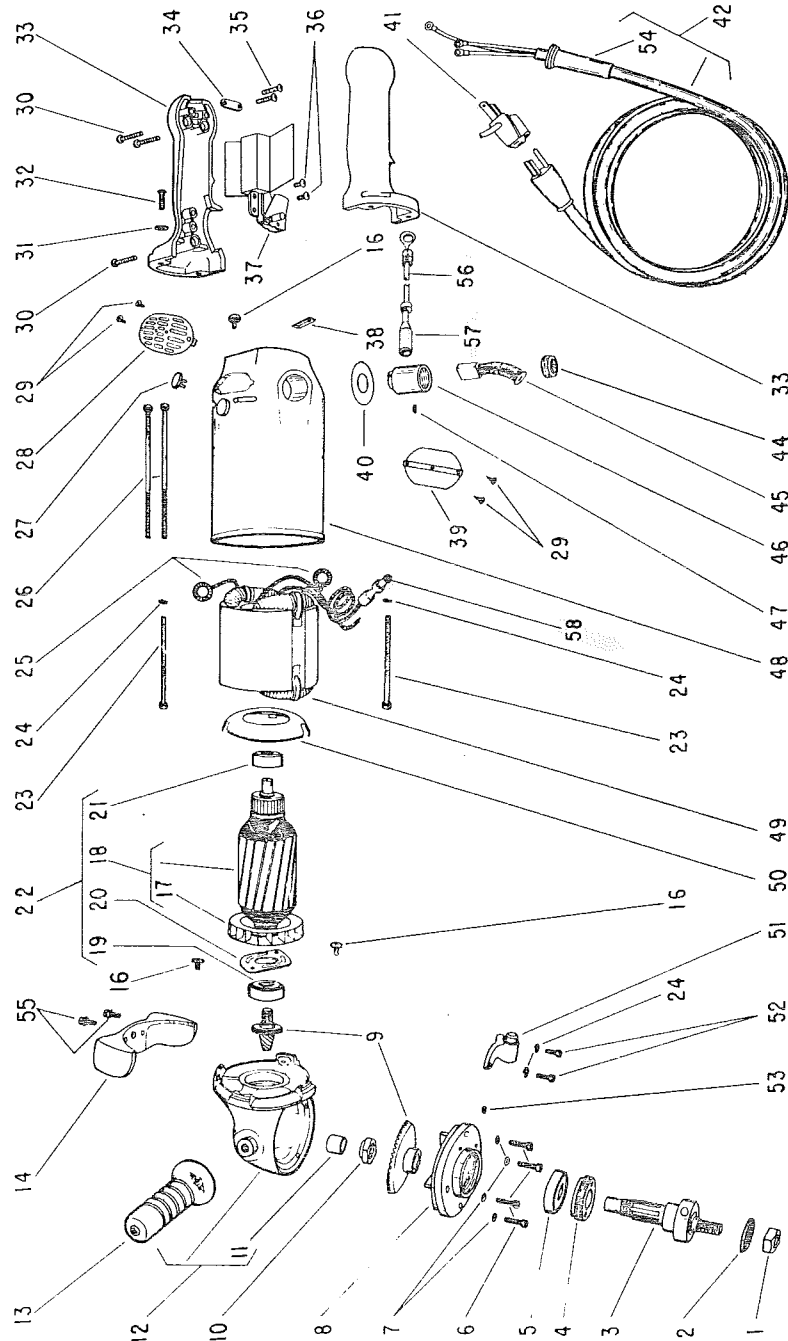

NOTE: Parts are no longer available for this tool.

The manual will continue on the next page.

SIoux

TOOLS

Parts List for No. 1209 Sioux Electric Polisher

(Serial No's. Starting With "B" & "C")

Furnish Catalog, Serial and Model Number When Ordering Parts

SIoux**TOOLS**

Parts List for No. 1209

Sioux Electric Polisher

(Serial No's. Starting with "B" & "C")

Furnish Catalog, Serial and Model Number When Ordering Parts

Fig- ure	Part No.	Name	Fig- ure	Part No.	Name
3	22930	Spindle—Tool	32	07223	Screw—#10 (4)*
4	23017	Seal—Oil	33	53786	Assy.—Handle Complete
5	10141	Bearing—Ball	34	35233	Strap (Ser. "B")
6	07114	Screw—#10 (4)*	35	06590	Screw—#8 (2)* (Ser. "B")
7	14613	Washer—Fiber (4)*	36	06690	Screw—#8 (2)* (Ser. "B")
8	12203	Support—Bearing	37	18204	Switch
9	19720	Gears—Matched Set	38	14698	Retainer—Wire
10	09693	Nut—Elastic Stop	39	53346	Cover—Closed Inspection Hole
11	10023	Bearing—Needle	40	14602	Washer—Insulating (2)*
12	12202	Case—Gear	41	18756	Adapter
13	23006	Handle—Side	42	18416	Assy.—Cord & Terminals
14	35270	Director—Air		18417	Assy.—Cord & Terminals (30 ft.)
16	07204	Screw—#10 (1)*		53535	Assy.—Handle, Switch & Cord
17	21569	Fan	44	18101	Cap—Brush Holder
18	16603	Armature With Fan	45	18004	Brush—Motor (2)*
19	10127	Bearing—Ball	46	18051	Holder—Brush (2)*
20	25027	Plate—Bearing Lock	47	07000	Screw—#10 (2)*
21	10190	Bearing—Ball	48	12341	Housing
22	16819	Armature With Fan & Bearing	49	17103	Field
23	07136	Screw—#10 (2)*	50	25044	Plate—Baffle
24	09724	Washer—Lock #10 (4)*	51	23189	Lock—Tool Spindle
25	21329	Spring—Brush Holder (2)*	52	07110	Screw—#10 (2)*
26	07127	Screw—#10 (4)*	53	06404	Screw—#8
27	34976	Button—Wear	54	04219	Relief—Strain
28	23091	Cover—Open Inspection Hole	55	07205	Screw—#10 (2)*
29	06090	Screw—#4 (4)*	56	28111	Assy. — Lead Wire (Incl. Fig. 57) (2)*
30	06655	Screw—#8 (3)*	57	28084	Plug — Bullet (Female) (2)*
31	35234	Washer (4)*	58	28083	Plug — Bullet (Male) (2)*
				20362	Plate—Name
				09954	Screw—Drive (2)*
				24021	Slinger—Grease