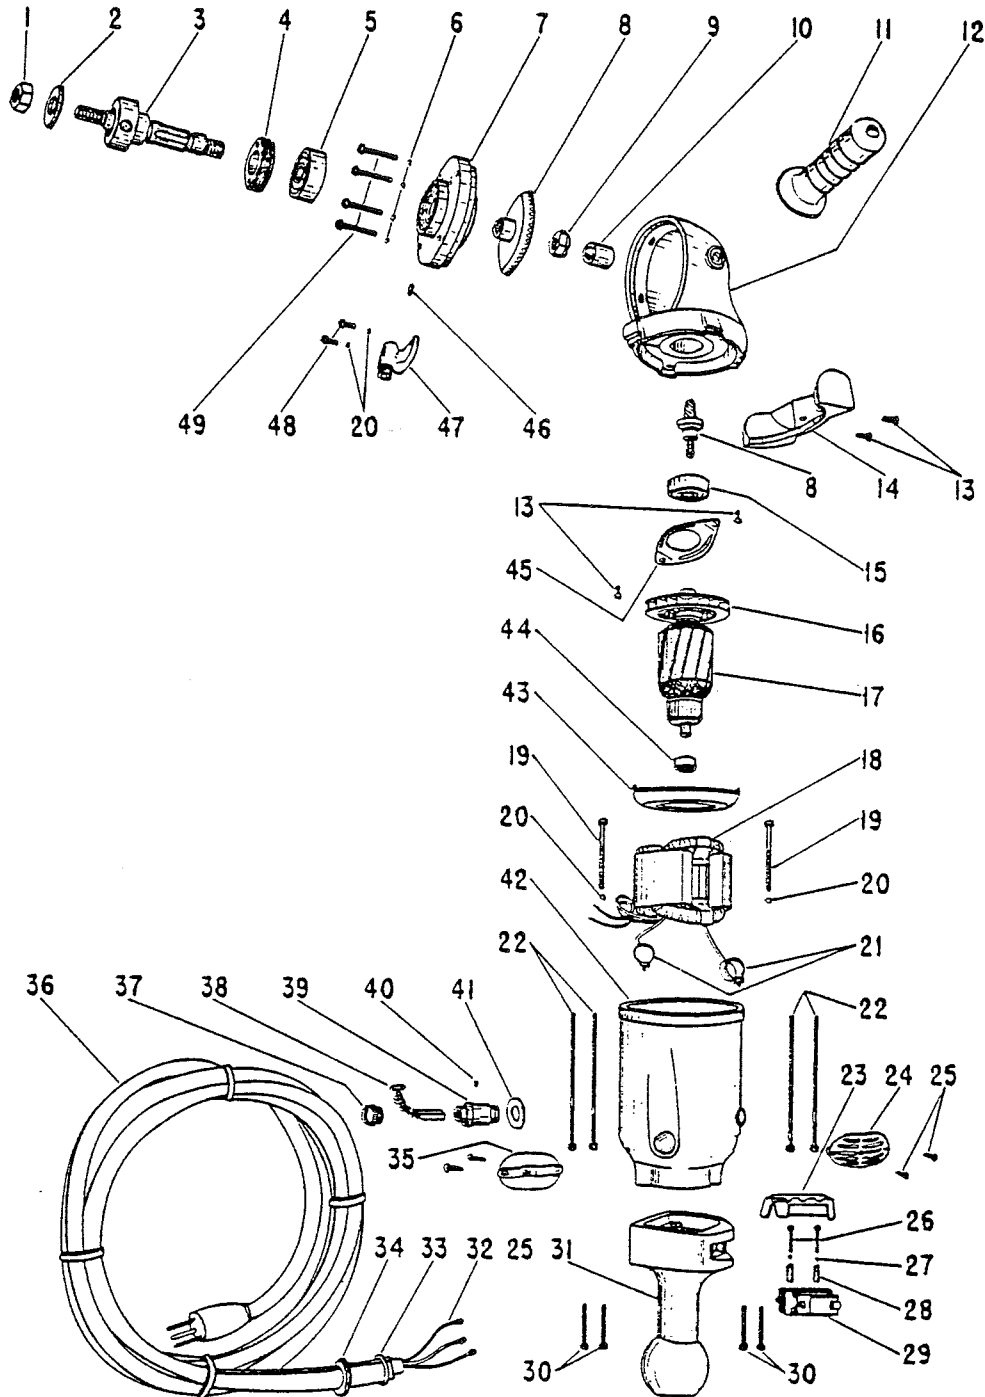

Parts List for No. 1209

Sioux Electric Polisher

(UP TO SERIAL 899)

Furnish Catalog, Serial and Model Number When Ordering Parts

Fig- ure	Part No.	Name	Fig- ure	Part No.	Name
1	09657	Nut—Tool Spindle	30	07122	Screw—#10 (4)
2	24295	Washer—Tool Spindle	31	12010	Handle—Switch
3	22930	Spindle—Tool	32	14834	Tubing—Insulating (2)
4	23017	Seal—Oil	33	21452	Ring—Clinch
5	10141	Bearing—Ball	34	24007	Retainer—Cord
6	14613	Washer—Fiber (4)	35	23009	Cover—Closed Inspection Hole
7	12203	Support—Bearing	36	18574	Cord—Electric, with Terminals
*8	19720	Gears—Matched Set, Spiral Bevel Gear and Pinion	18603		Terminal—Switch (4)
9	09693	Nut—Elastic Stop 9/16"	18608		Terminal—Ground
10	10023	Bearing—Needle	14222		Protector—Cord
11	23006	Handle—Side	37	18101	Cap—Brush Retaining (2)
12	12202	Case—Gear, with #10023 Needle Bearing	38	18004	Brush—Motor Pair
13	07204	Screw—#10 (4)	39	18051	Holder—Brush (2)
14	35270	Director—Air	40	07000	Screw—#10 (2)
15	10127	Bearing—Ball	41	14602	Washer—Insulating (2)
16	21569	Fan	42	12020	Housing
17	16603	Armature with Fan	34976		Button—Wear
	16819	Armature with Fan & Ber.	43	25044	Plate—Baffle
18	17103	Field—Motor	44	10106	Bearing—Ball
	14698	Retainer—Wire	45	25027	Plate—Bearing Lock
19	07136	Screw—#10 (2)	46	06404	Screw—#8
20	09724	Washer—#10 (4)	47	23161	Lock—Tool & Spindle
21	21329	Spring—Brush Holder (2)	48	07110	Screw—#10 (2)
22	07127	Screw—#10 (4)	49	07114	Screw—#10 (4)
23	14604	Fiber—Switch	09954		Screw—Drive (2)
24	23091	Cover—Open Inspection Hole	20362		Plate—Name
25	06093	Screw—#4 (4)	24021		Slinger—Grease
26	06028	Screw—#4 (2)	18756		Adaptor
27	09700	Washer—#4 (2)	06223		Screw—Ground #6
28	13001	Sleeve—Spacing (2)	09445		Nut—Ground Screw #6
29	18350	Switch—Complete	09704		Washer—Ground Screw Lock #6

*Spiral Bevel Gear and Pinion furnished only in matched sets.

SIoux TOOLS INC.
SIoux CITY, IOWA, U.S.A. 51102

SIoux

TOOLS

Parts List for No. 1209 Sioux Electric Polisher

(UP TO SERIAL 899)

Furnish Catalog, Serial and Model Number When Ordering Parts