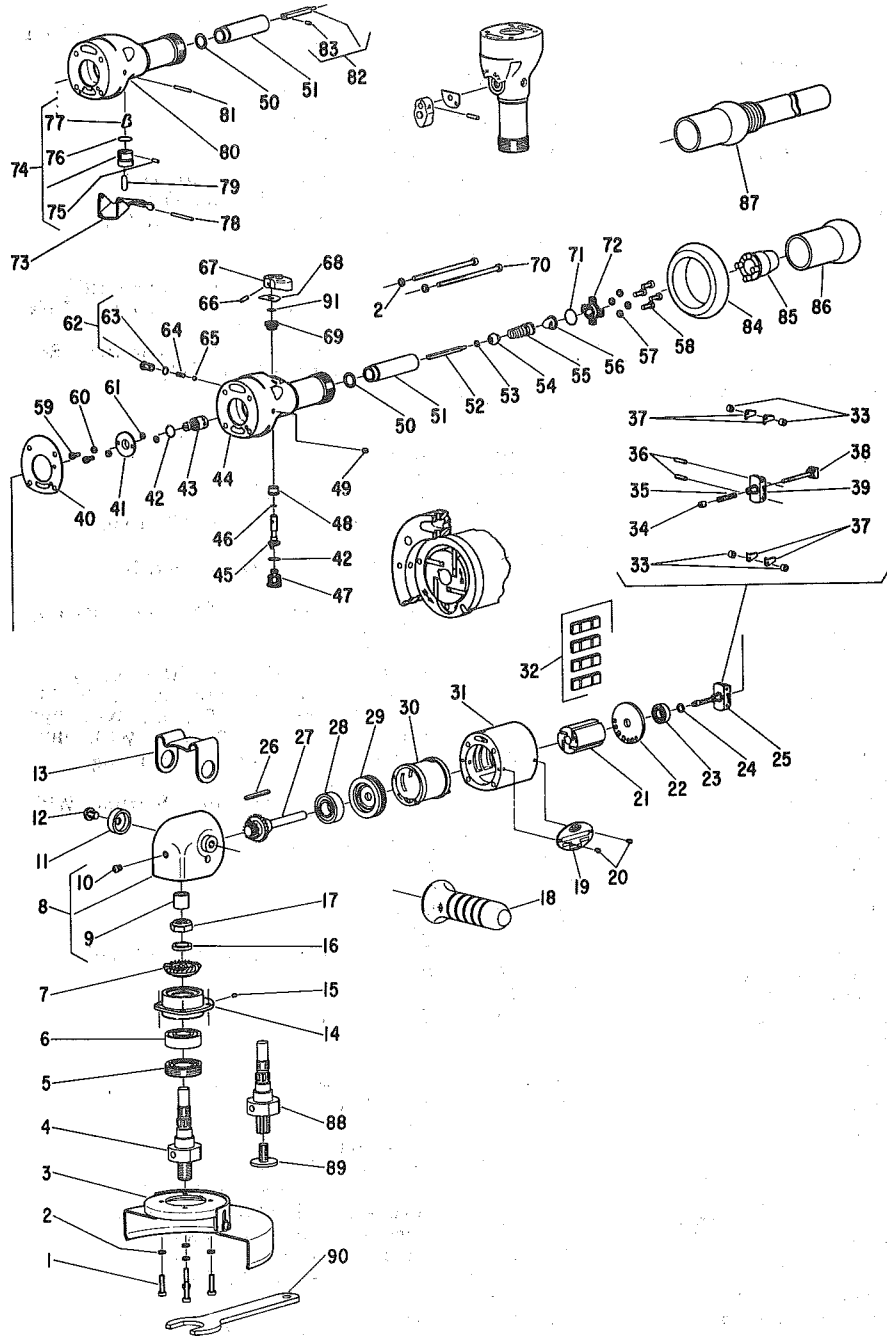

SIoux

TOOLS

Parts List for No. 1285 Sioux 7-Inch High Speed Air Grinder

Furnish Catalog, Serial and Model Number When Ordering Parts

SIoux

TOOLS

Parts List for No. 1285 Sioux 7-Inch High Speed Air Grinder

Furnish Catalog, Serial and Model Number When Ordering Parts